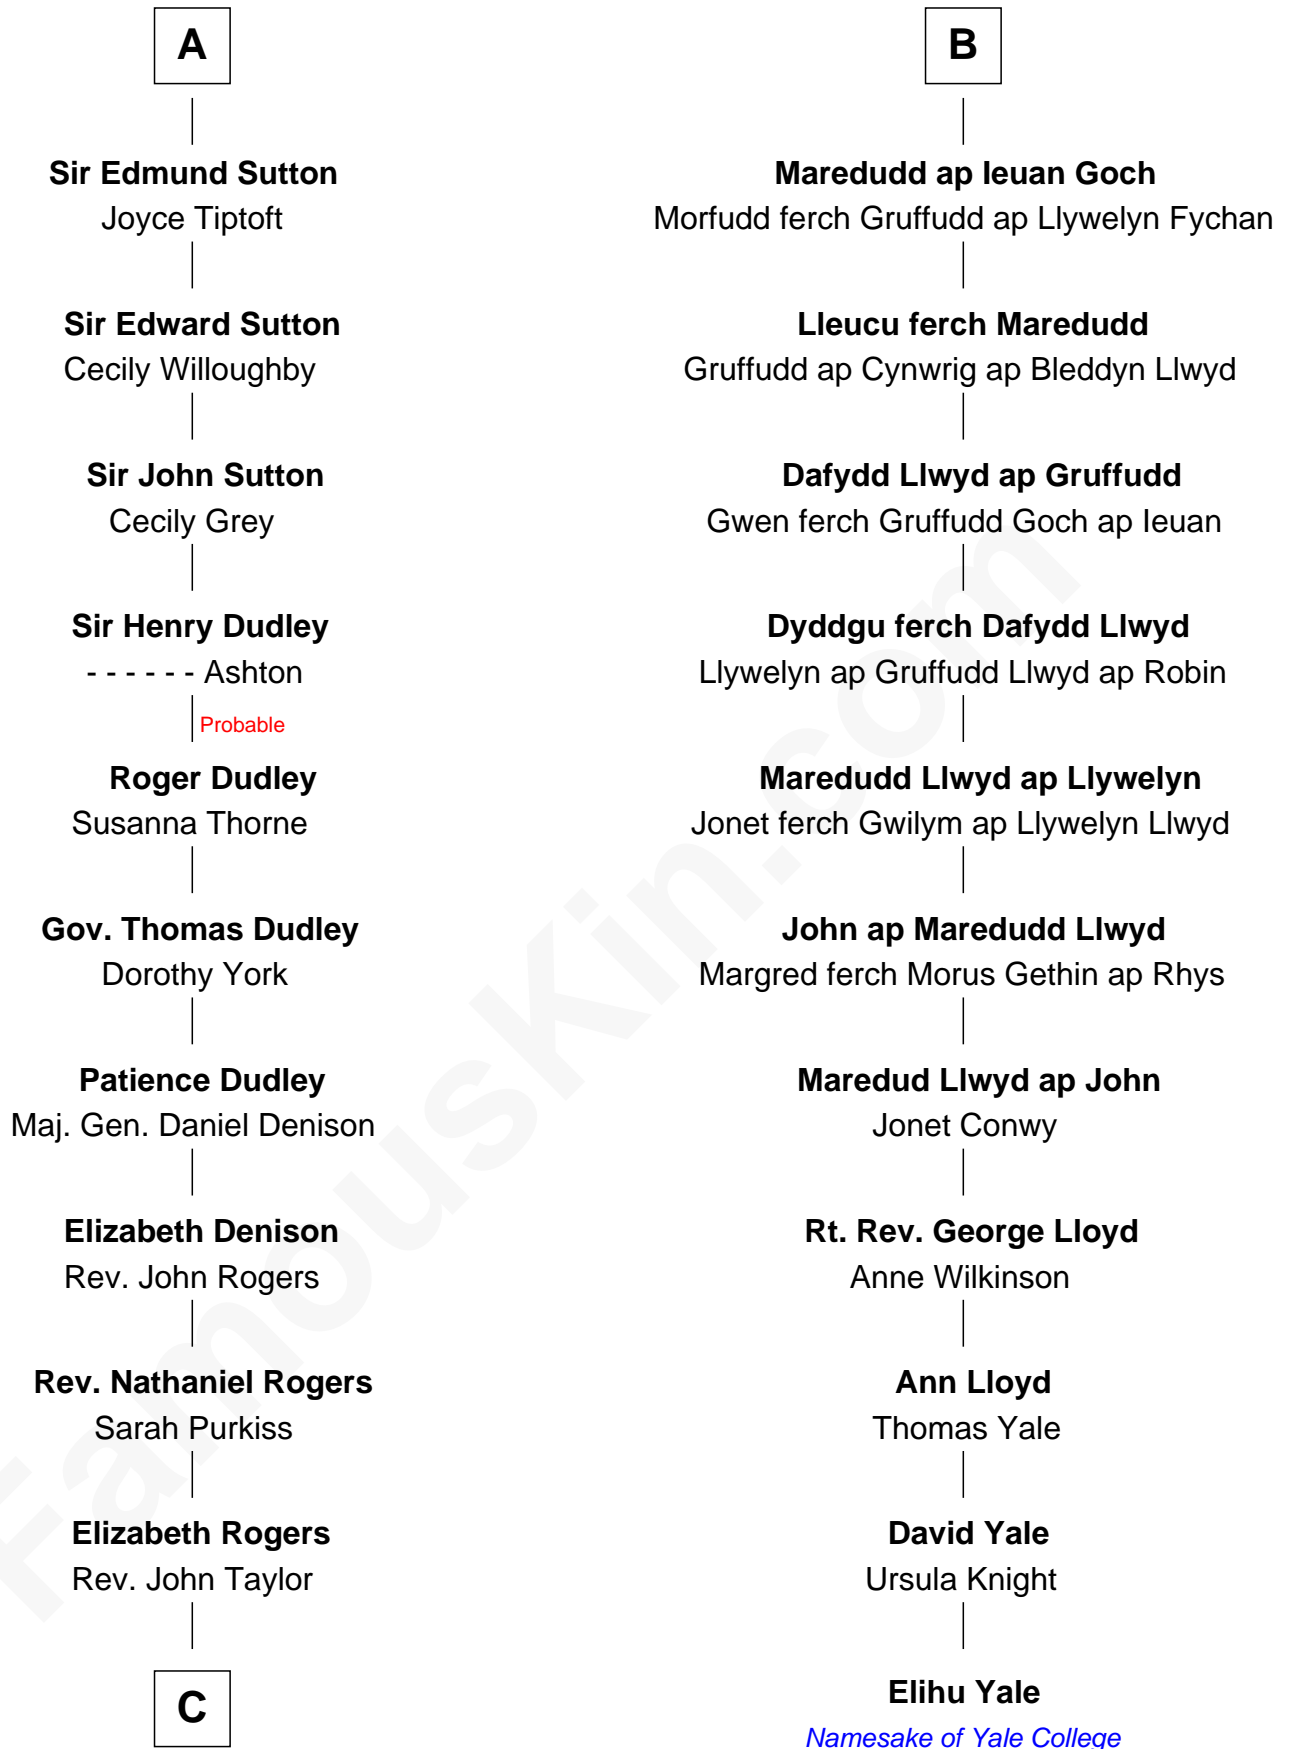

FamousKin.com Relationship Chart of

Nicholas Gilman

Signer of the U.S. Constitution

17th cousin 1 time removed of

Elihu Yale

Benefactor and Namesake of Yale College

C

—
Ann Taylor
Nicholas Gilman

—
Nicholas Gilman
Signer of the U.S. Constitution

FamousKin.com