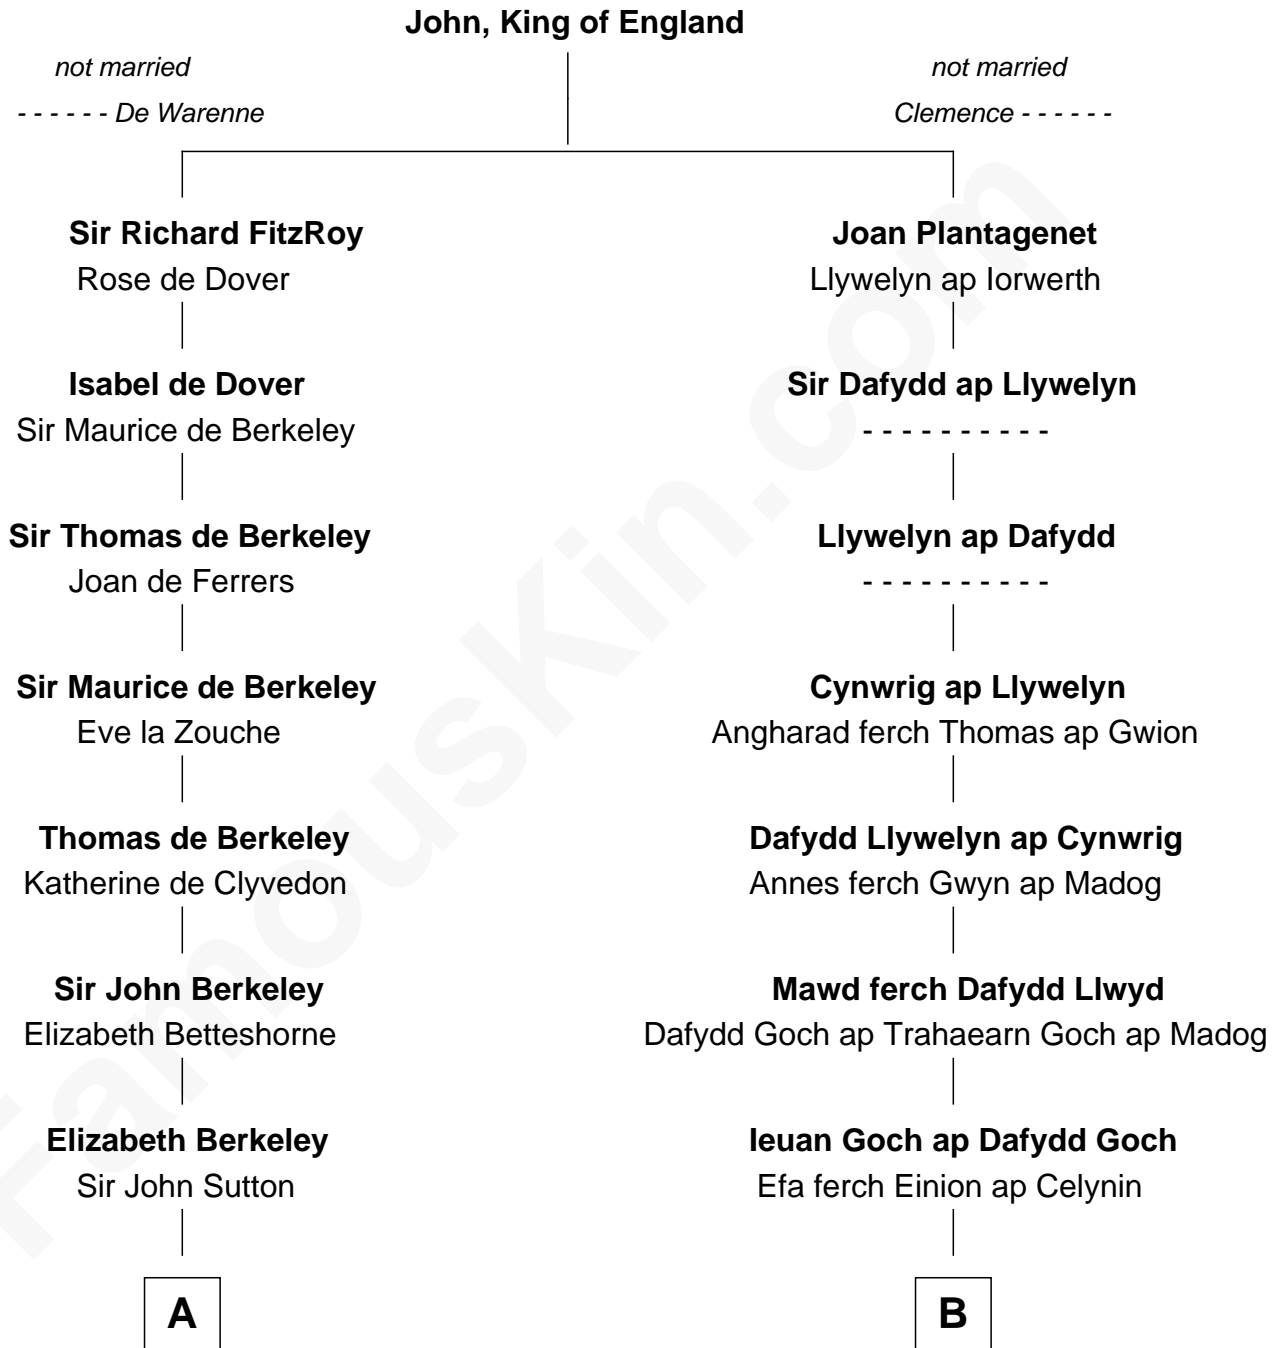

FamousKin.com Relationship Chart of

Nicholas Gilman

Signer of the U.S. Constitution

17th cousin 1 time removed of

Elihu Yale

Benefactor and Namesake of Yale College

C

—
Ann Taylor
Nicholas Gilman

—
Nicholas Gilman
Signer of the U.S. Constitution

FamousKin.com