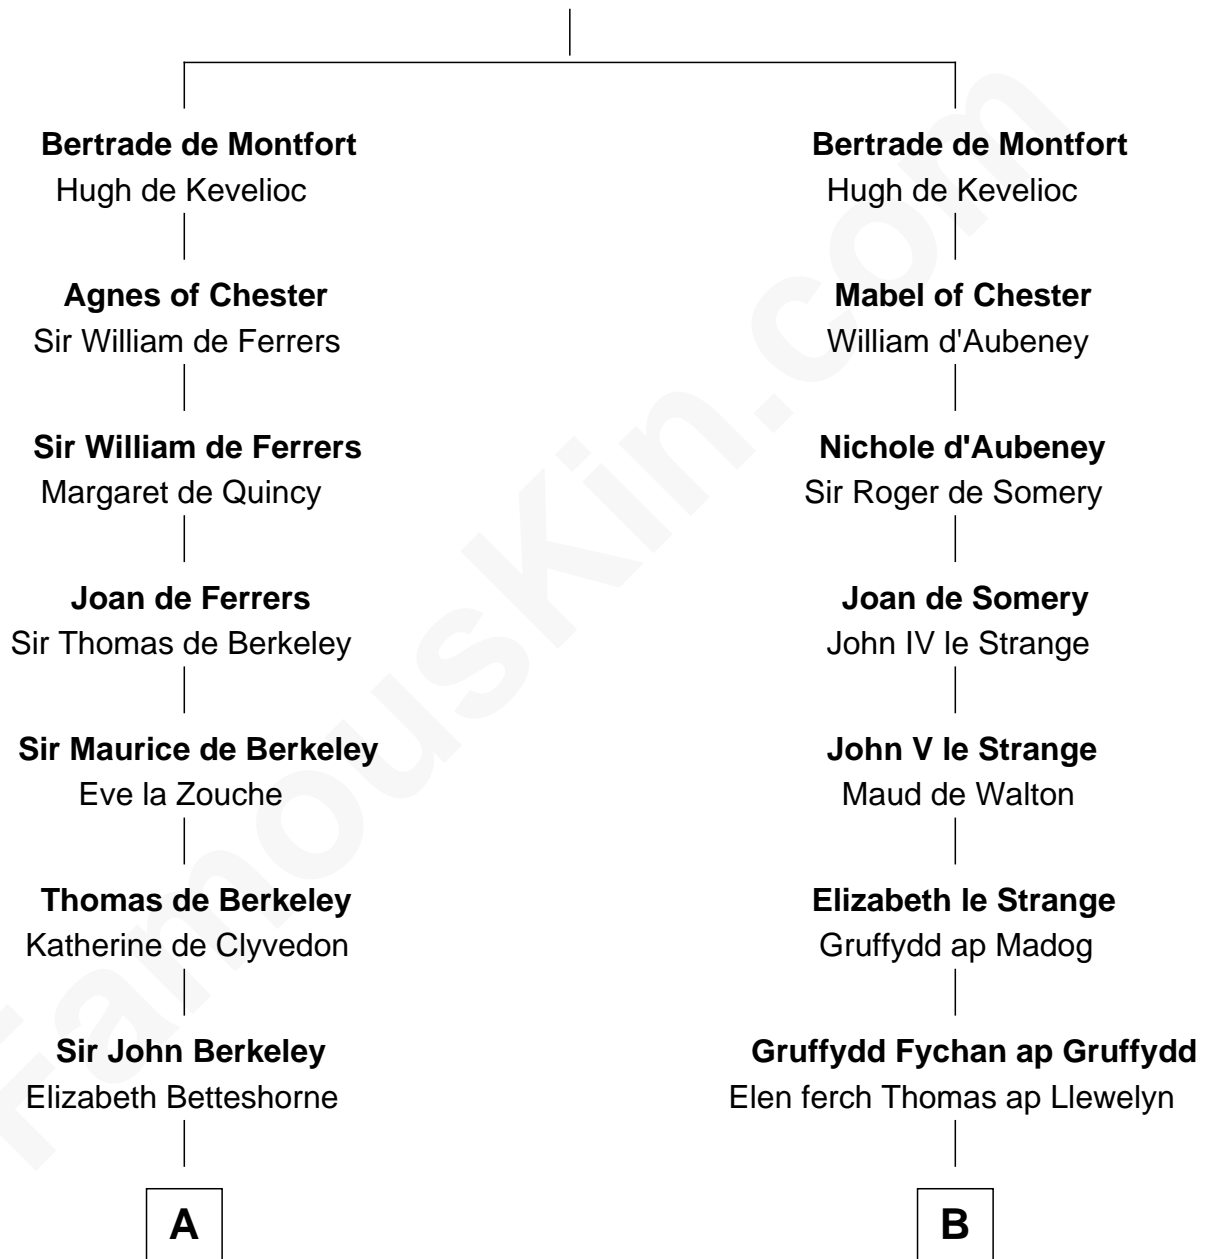

FamousKin.com

Relationship Chart of

Nicholas Gilman

Signer of the U.S. Constitution

15th cousin 4 times removed of

Elihu Yale

Benefactor and Namesake of Yale College

Simon III de Montfort

Maud - - - - -

C

—
Elizabeth Rogers

Rev. John Taylor

—
Ann Taylor

Nicholas Gilman

—
Nicholas Gilman

Signer of the U.S. Constitution