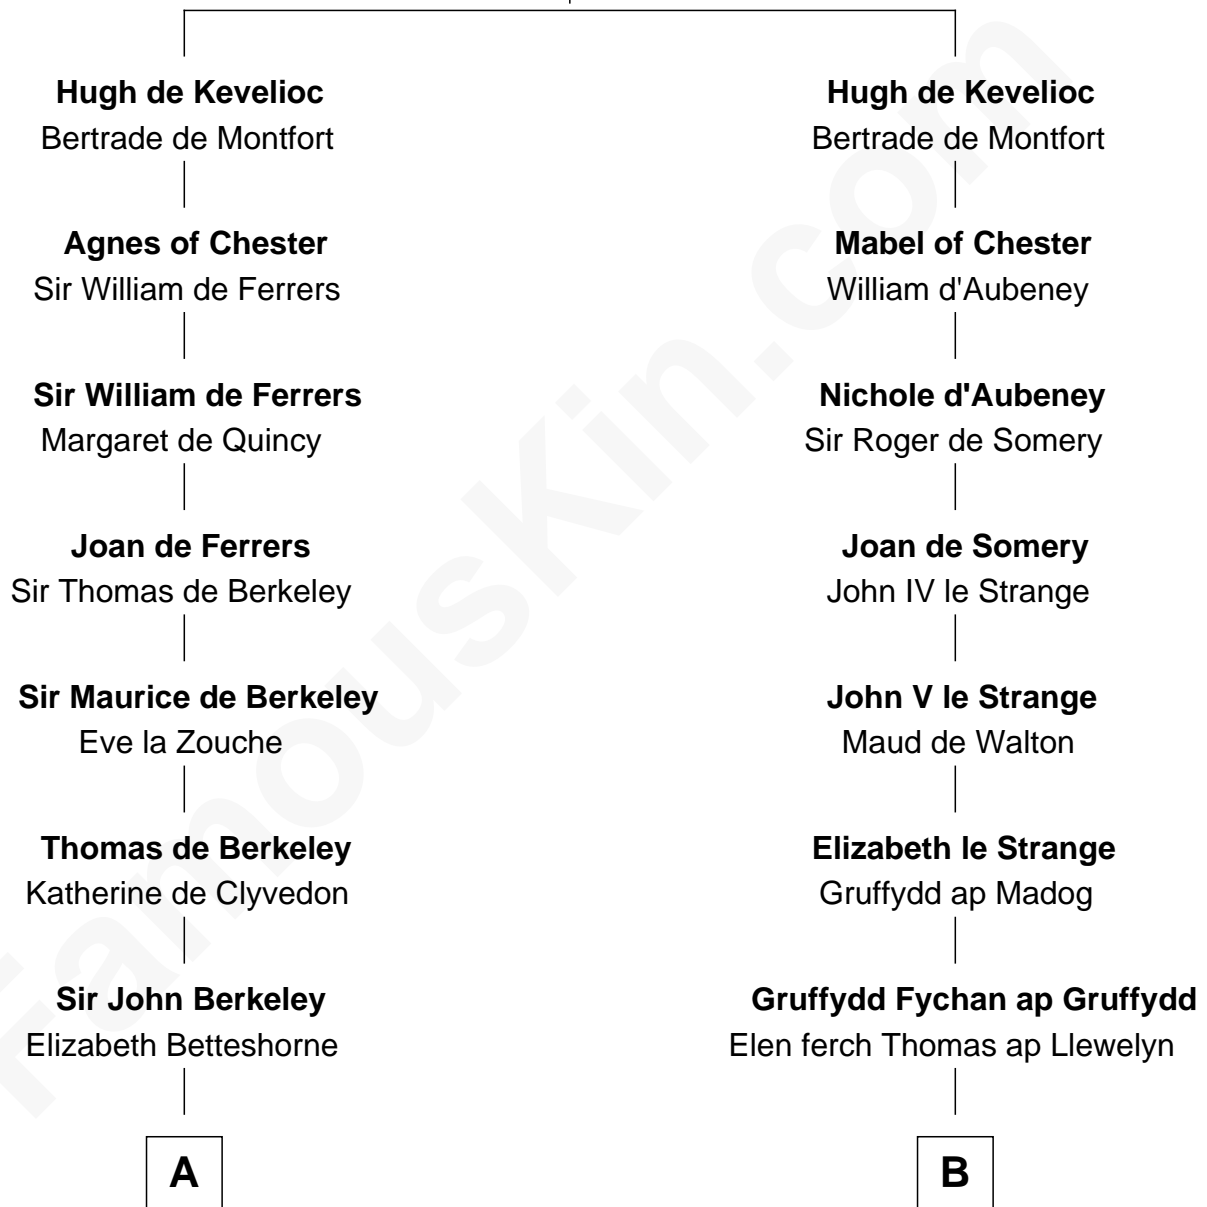

FamousKin.com

Relationship Chart of

Nicholas Gilman

Signer of the U.S. Constitution

15th cousin 4 times removed of

Elihu Yale

Benefactor and Namesake of Yale College

Sir Ranulf de Gernons

Maud of Gloucester

C

—
Elizabeth Rogers

Rev. John Taylor

—
Ann Taylor

Nicholas Gilman

—
Nicholas Gilman

Signer of the U.S. Constitution