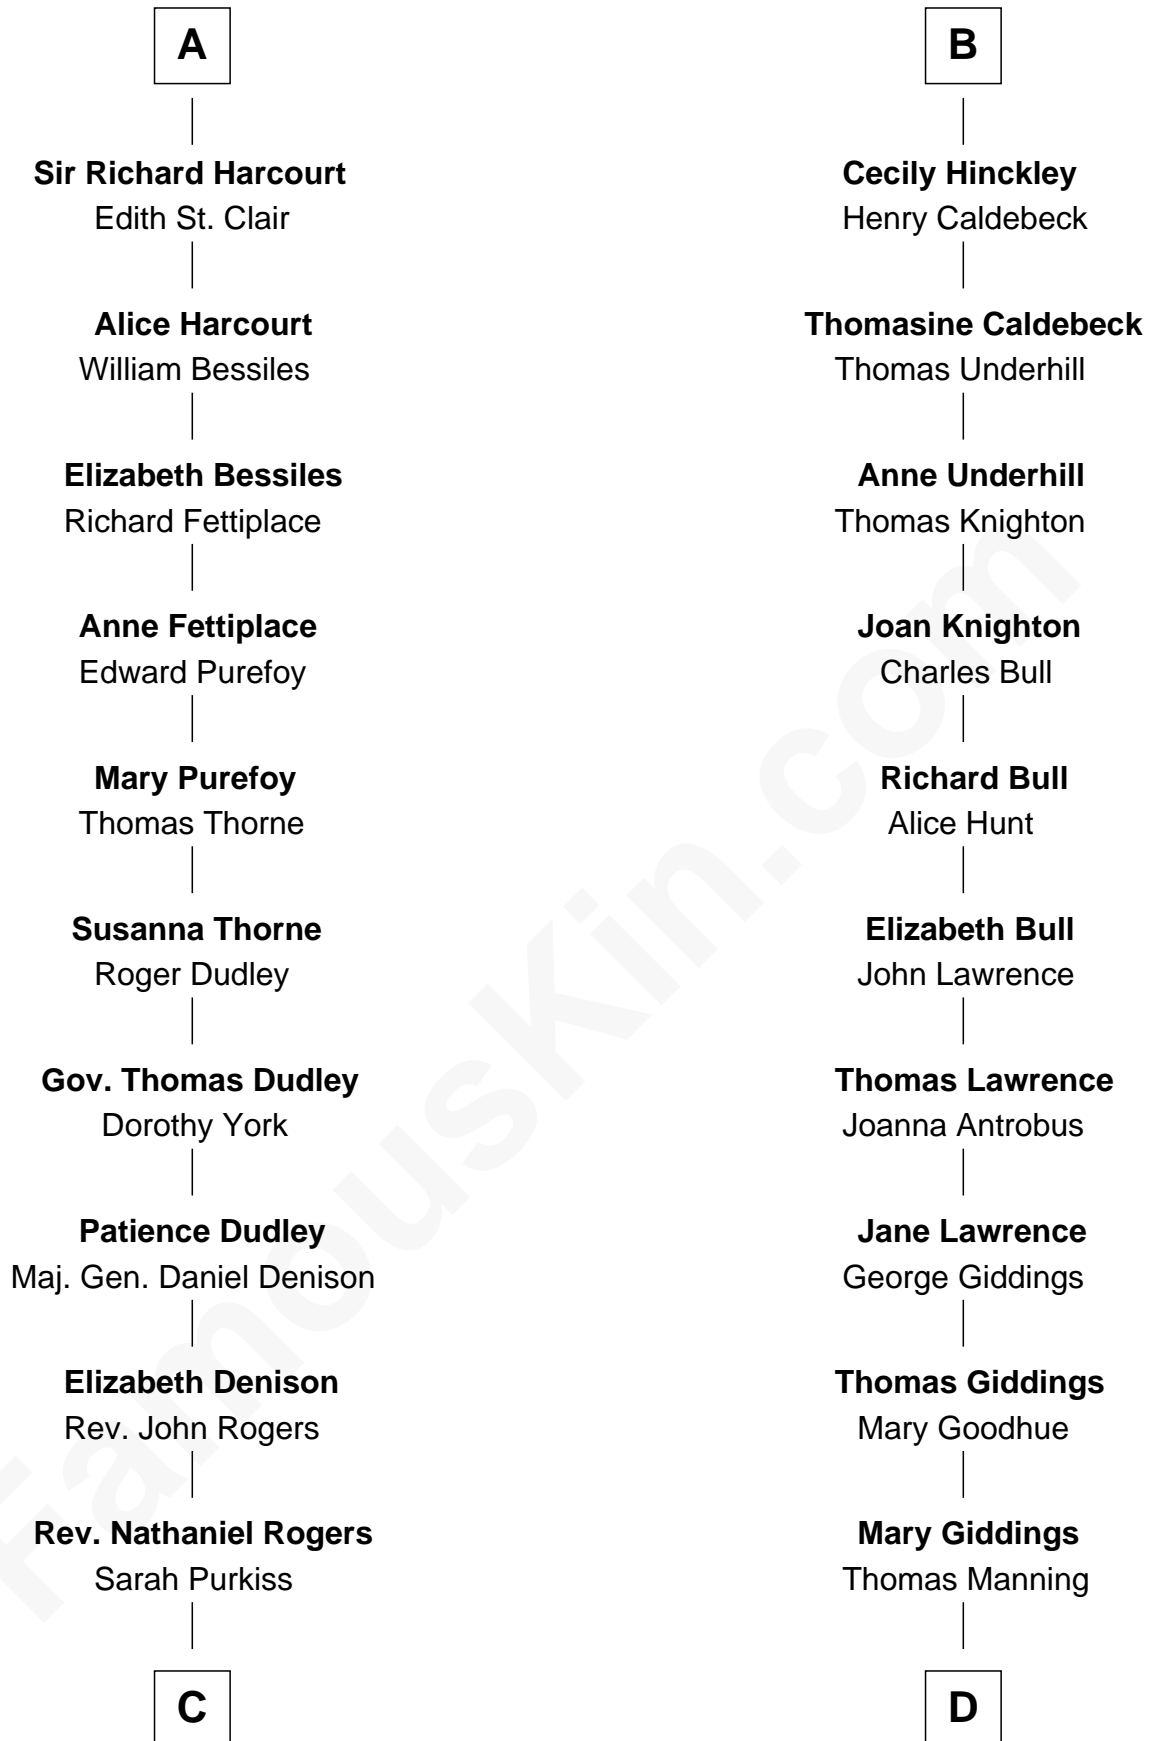

FamousKin.com Relationship Chart of

Nicholas Gilman

Signer of the U.S. Constitution

19th cousin 1 time removed of

Nathaniel Hawthorne

Author of The Scarlet Letter

C

Elizabeth Rogers

Richard Manning

Miriam Lord

Elizabeth Clarke Manning

Nathaniel Hawthorne

Nathaniel Hawthorne

Author of The Scarlet Letter

FamousKin.com