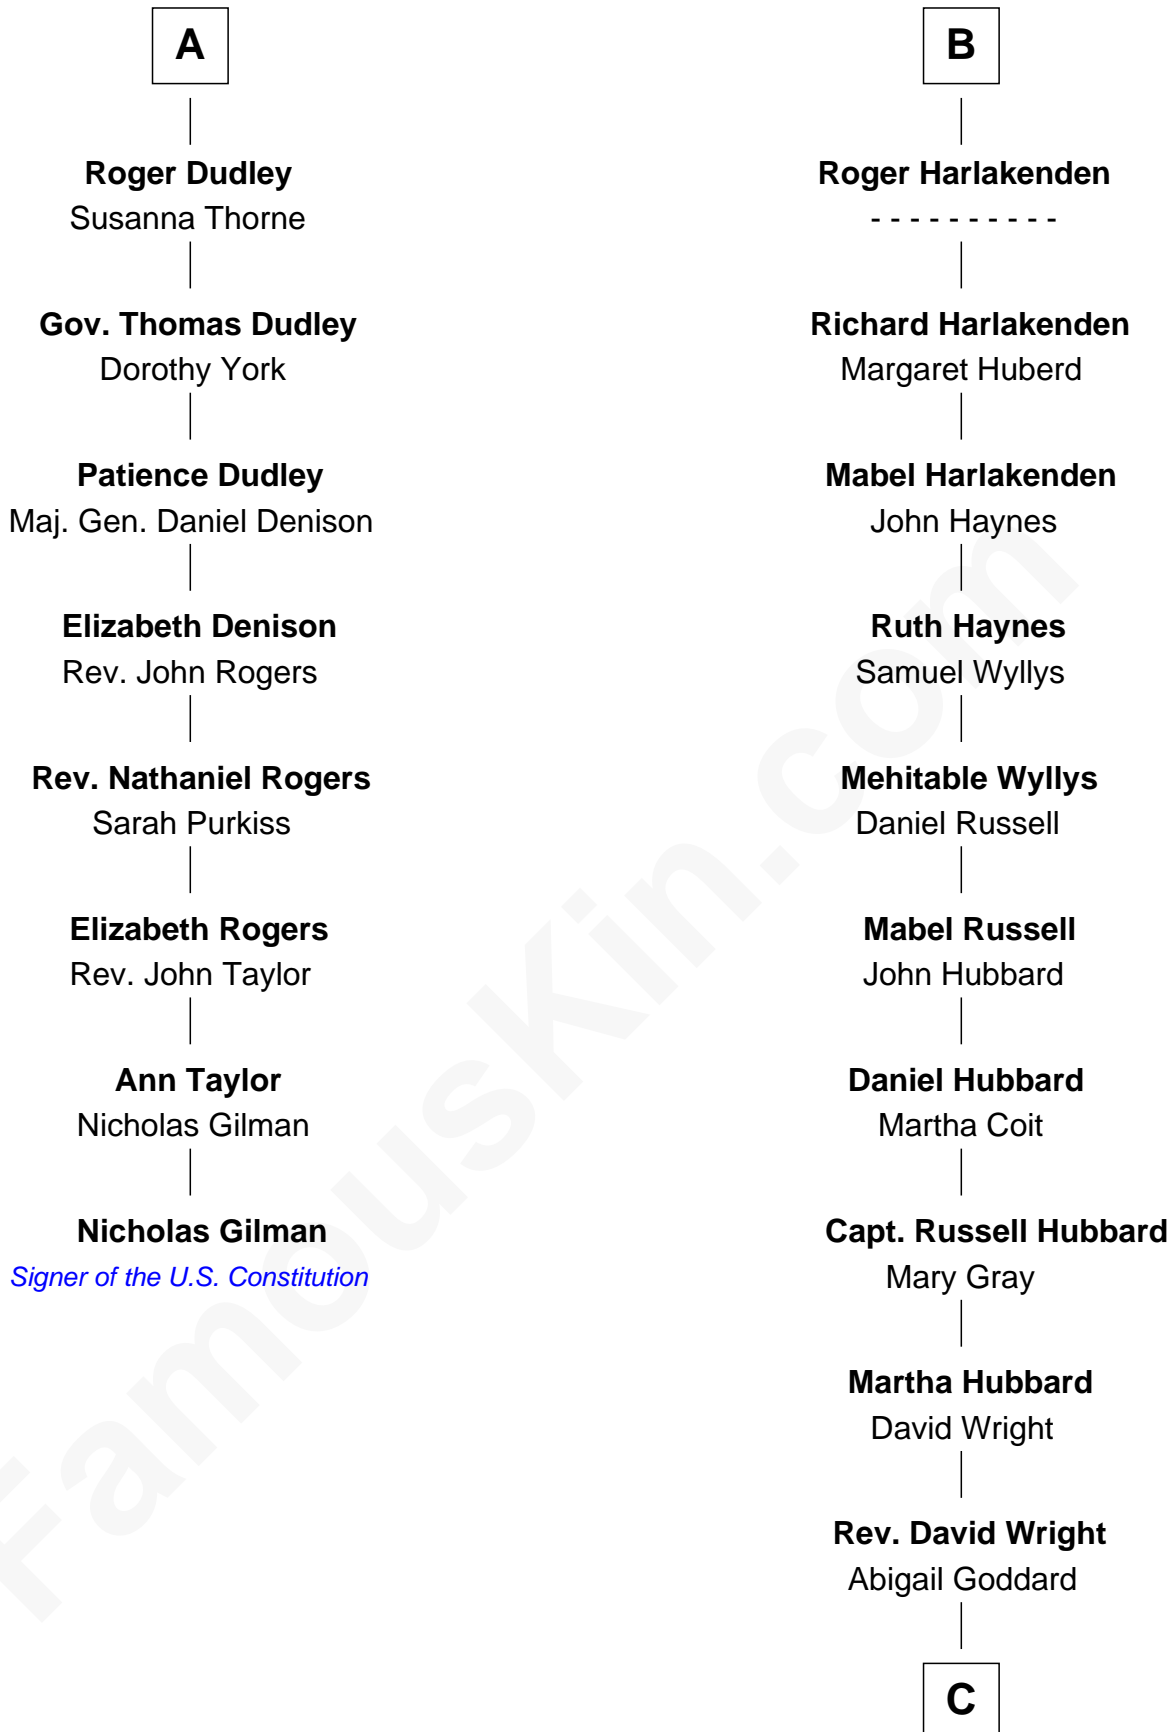

FamousKin.com

Relationship Chart of

Nicholas Gilman

Signer of the U.S. Constitution

14th cousin 6 times removed of

Anne Baxter

Movie Actress

C

—
William Carey Wright

Anna Lloyd Jones

—
Frank Lloyd Wright

Catherine L. Tobin

—
Catherine Dorothy Wright

Kenneth Stuart Baxter

—
Anne Baxter

Movie Actress