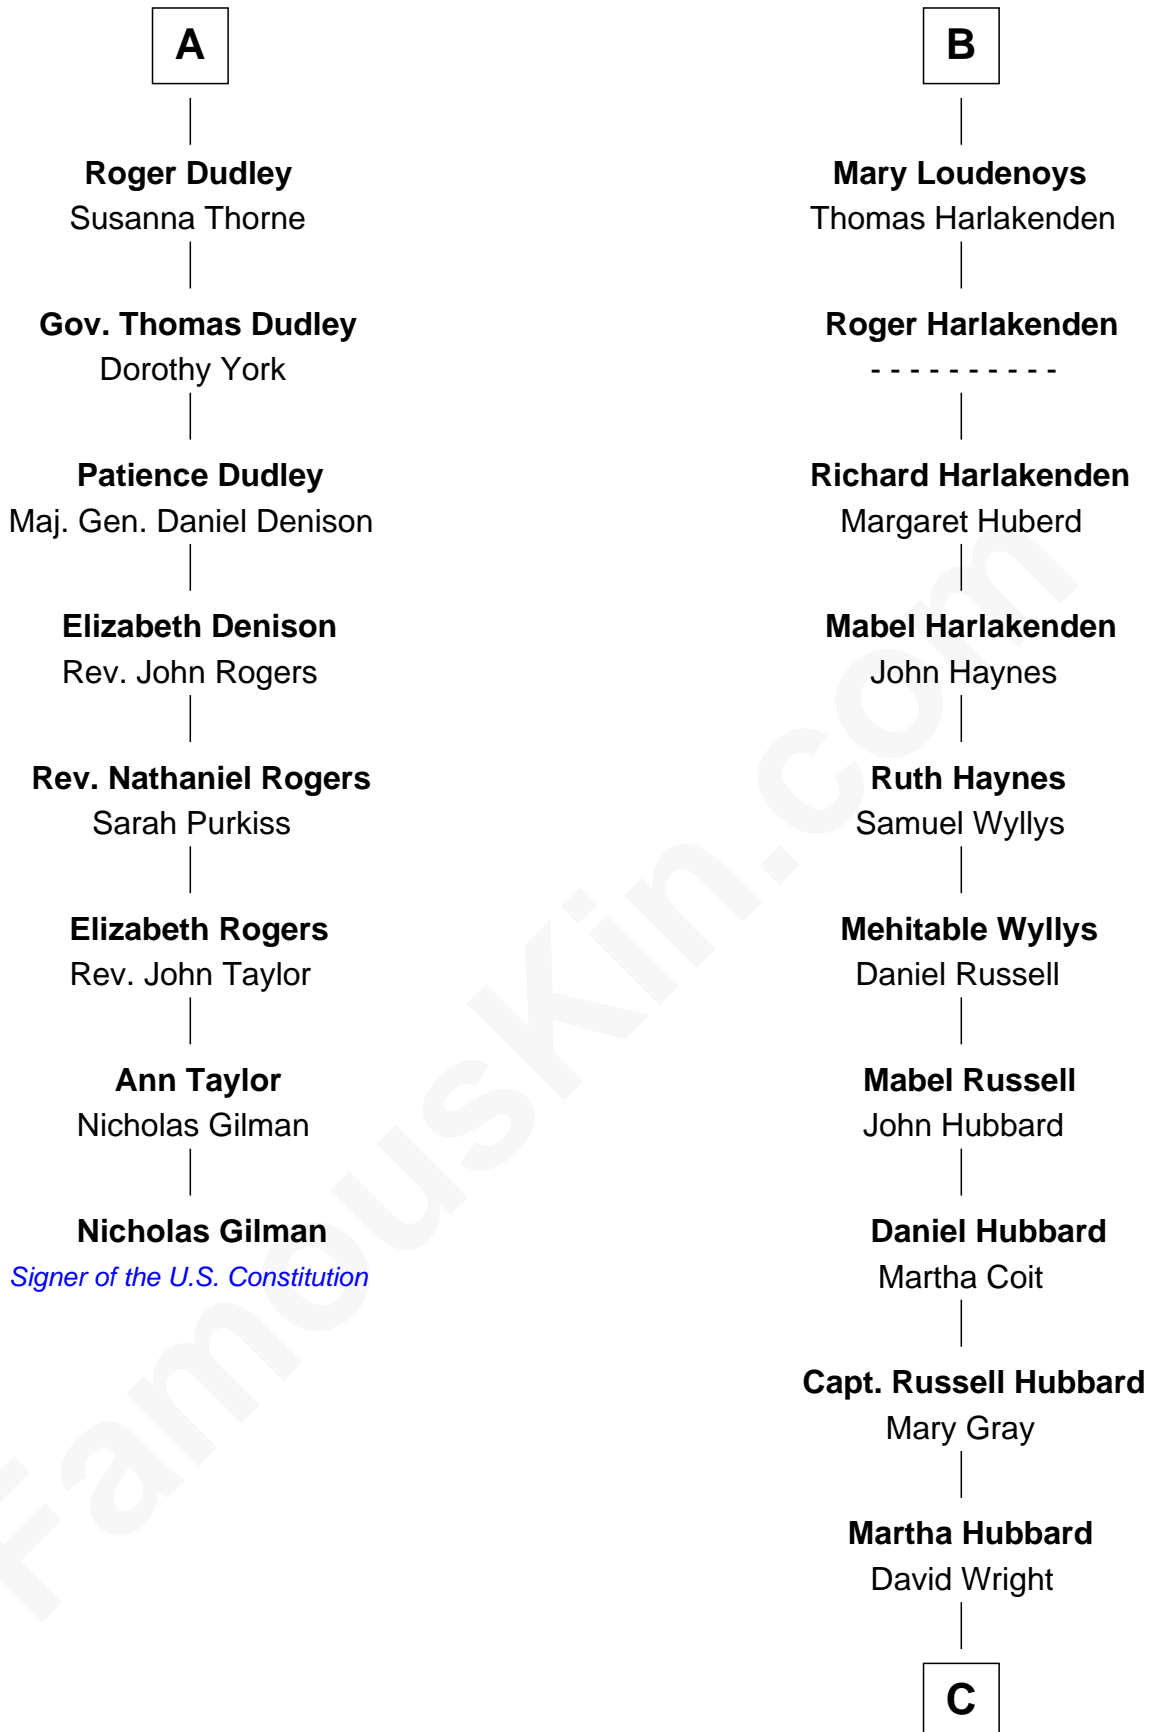

FamousKin.com

Relationship Chart of

Nicholas Gilman

Signer of the U.S. Constitution

14th cousin 7 times removed of

Anne Baxter

Movie Actress

C

Rev. David Wright

Abigail Goddard

William Carey Wright

Anna Lloyd Jones

Frank Lloyd Wright

Catherine L. Tobin

Catherine Dorothy Wright

Kenneth Stuart Baxter