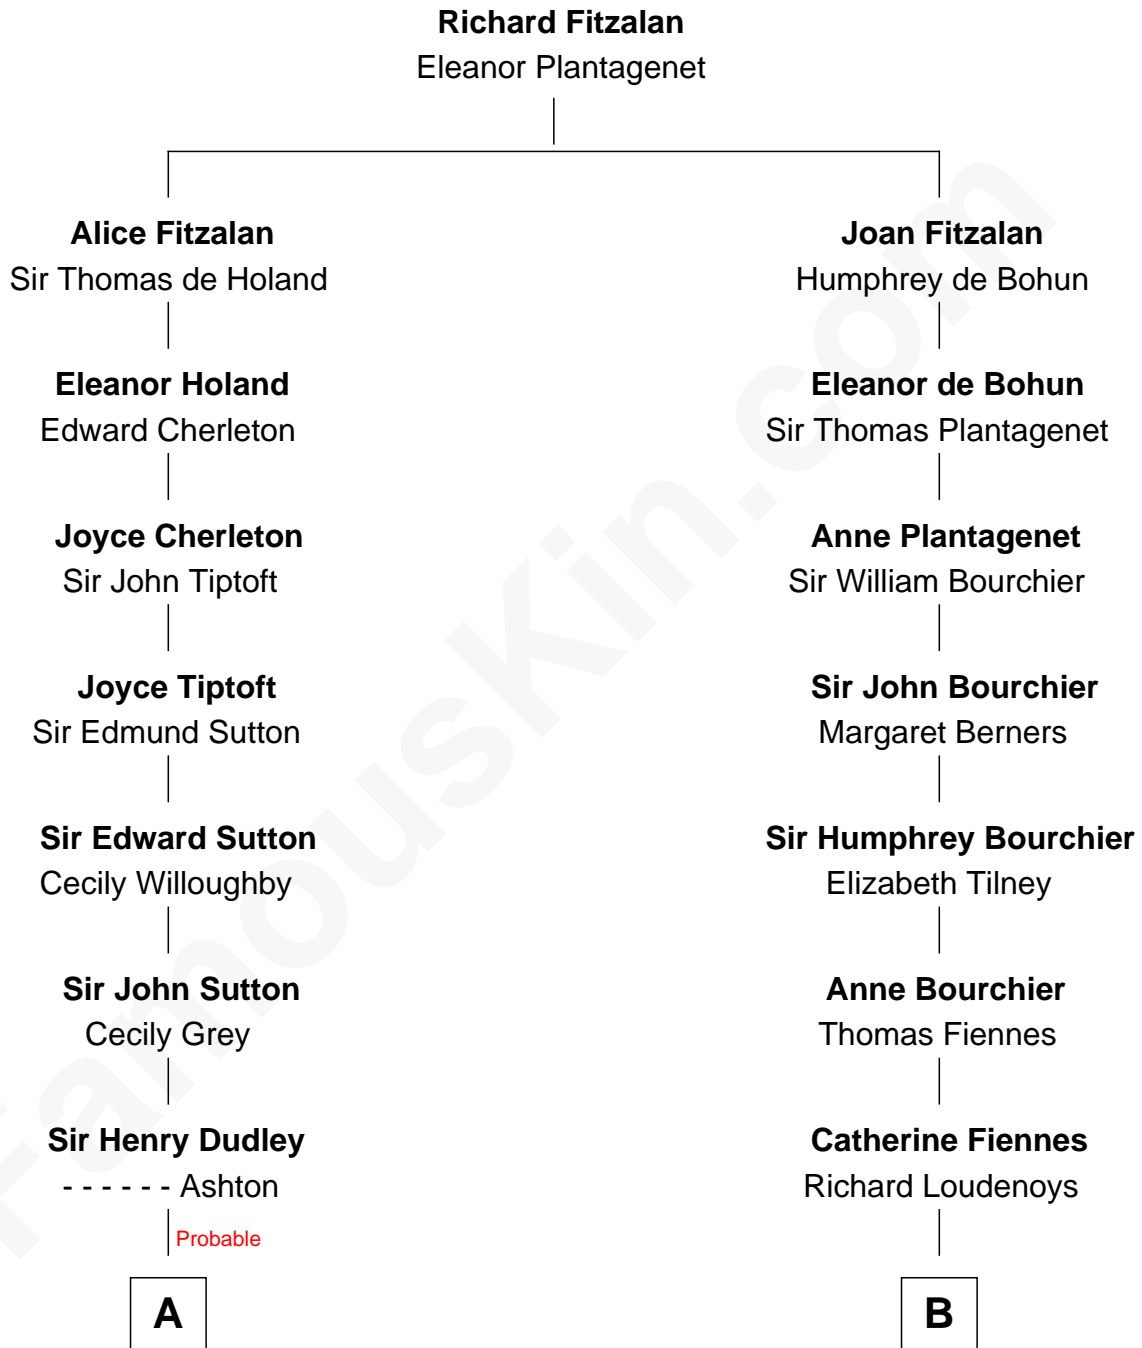

FamousKin.com

Relationship Chart of

Nicholas Gilman

Signer of the U.S. Constitution

14th cousin 7 times removed of

Anne Baxter

Movie Actress

C

Rev. David Wright

Abigail Goddard

William Carey Wright

Anna Lloyd Jones

Frank Lloyd Wright

Catherine L. Tobin

Catherine Dorothy Wright

Kenneth Stuart Baxter