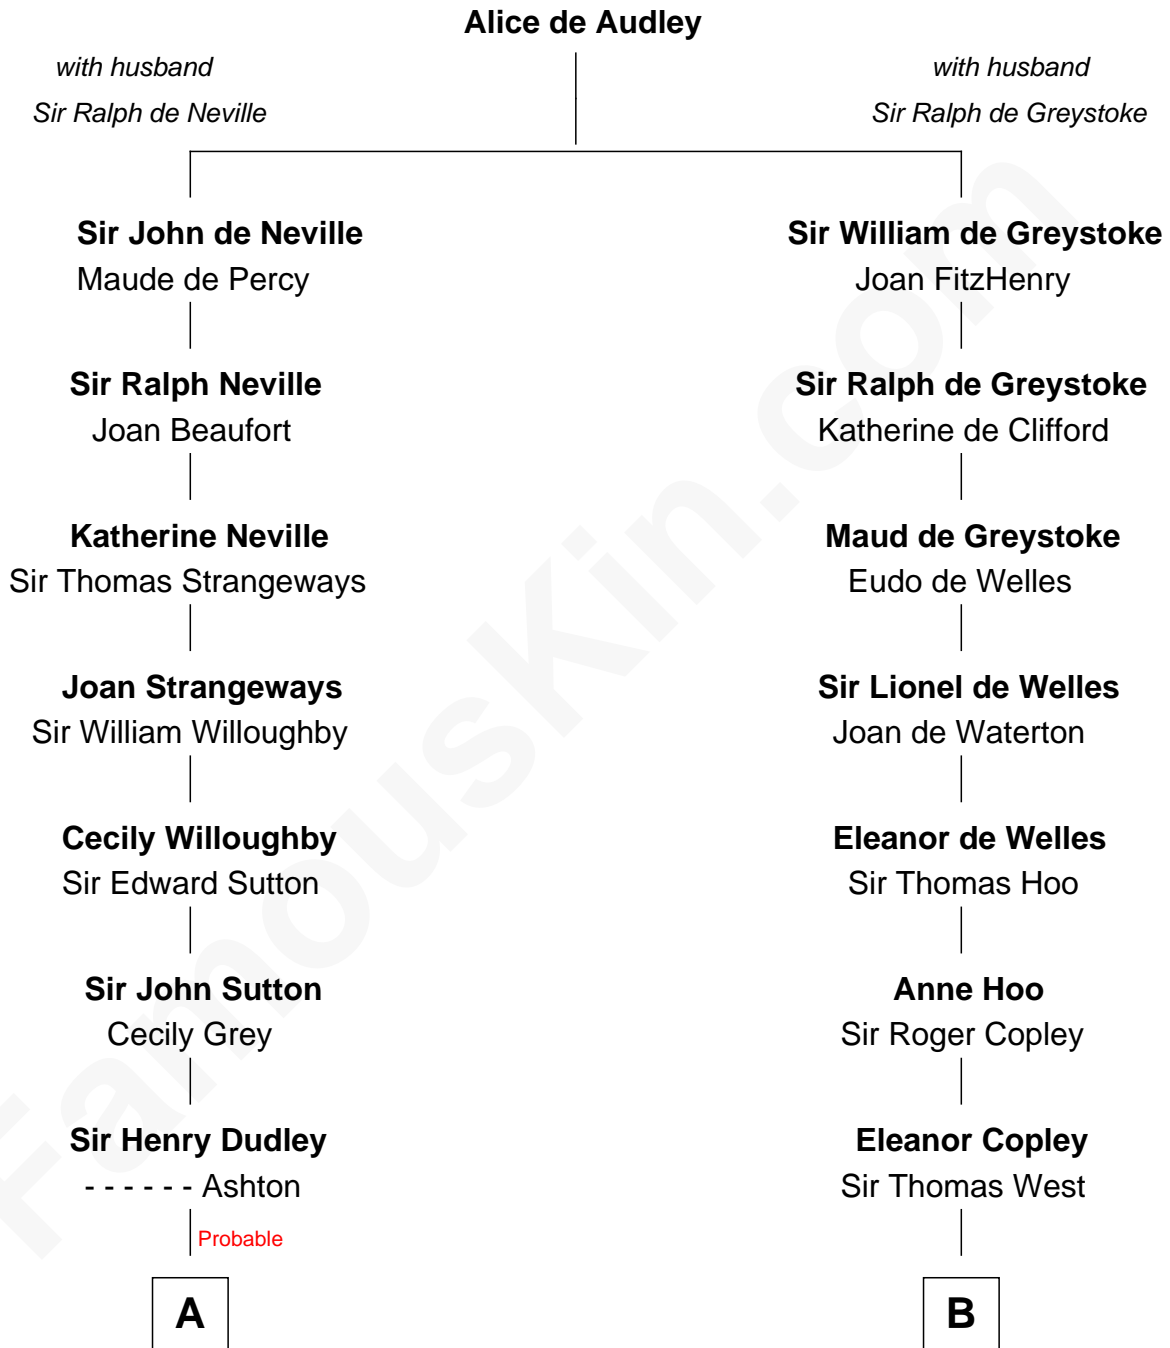

FamousKin.com Relationship Chart of

Nicholas Gilman

Signer of the U.S. Constitution

14th cousin 7 times removed of

George H. W. Bush

41st U.S. President

C

—
Susan Montfort Shellman

Samuel Howard Fay

—
Harriet Eleanor Fay

Rev. James Smith Bush

—
Samuel Prescott Bush

Flora Sheldon

—
Prescott Sheldon Bush

Dorothy Wear Walker

—
George H. W. Bush

41st U.S. President

FamousKin.com