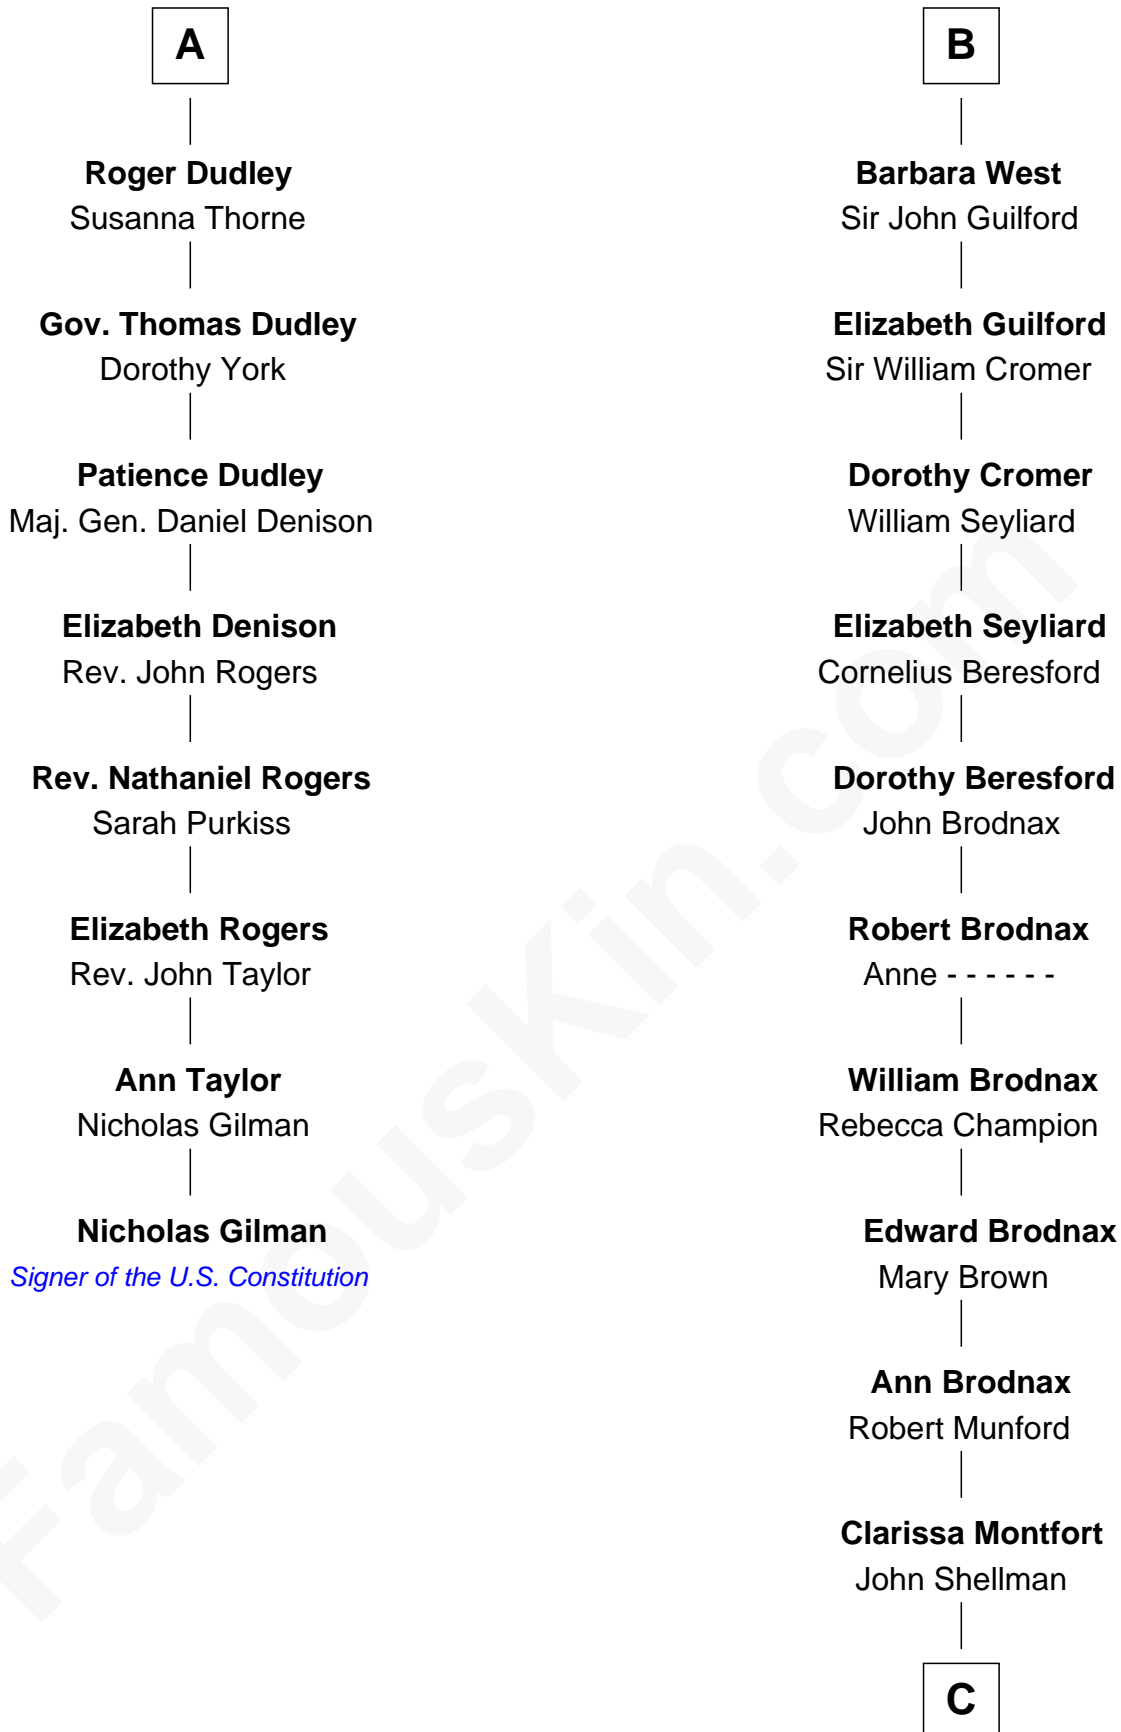

FamousKin.com Relationship Chart of

Nicholas Gilman

Signer of the U.S. Constitution

14th cousin 7 times removed of

George H. W. Bush

41st U.S. President

C

—
Susan Montfort Shellman

Samuel Howard Fay

—
Harriet Eleanor Fay

Rev. James Smith Bush

—
Samuel Prescott Bush

Flora Sheldon

—
Prescott Sheldon Bush

Dorothy Wear Walker

—
George H. W. Bush

41st U.S. President

FamousKin.com