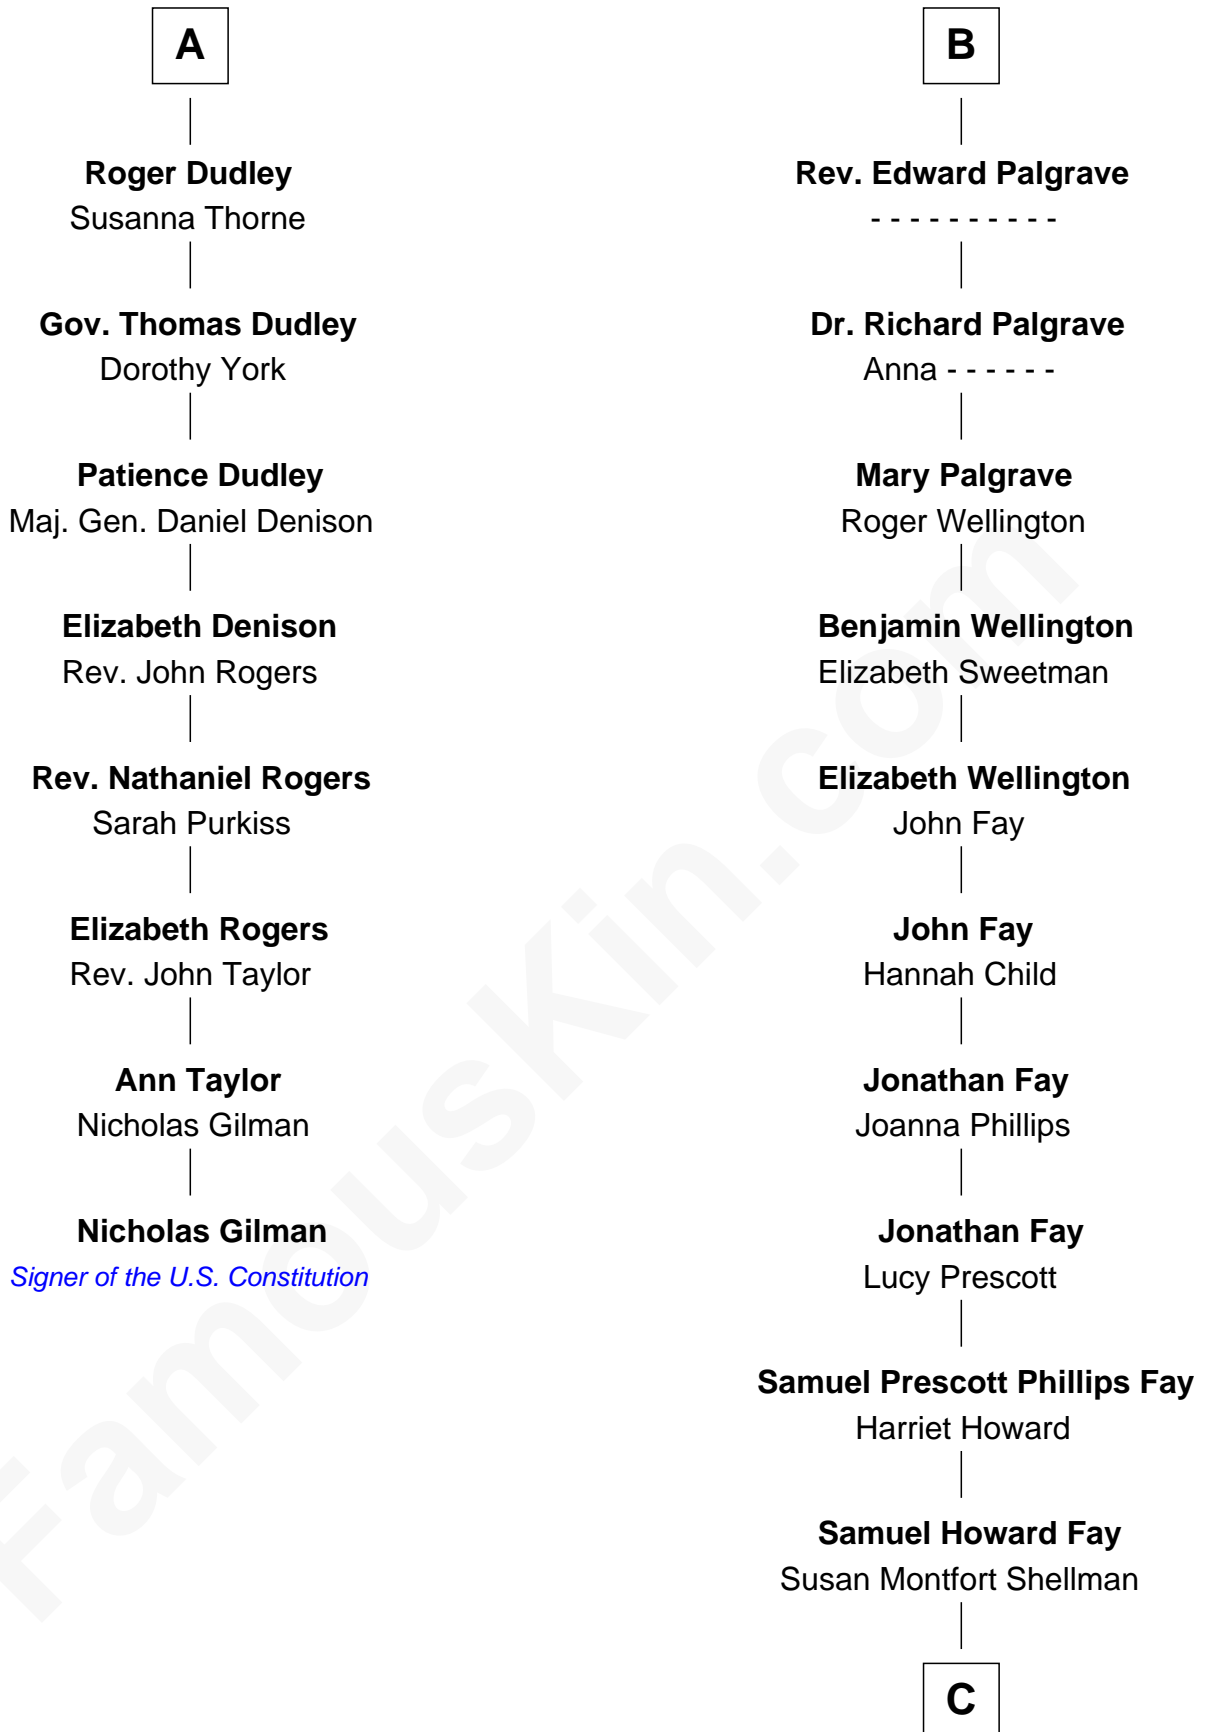

# FamousKin.com Relationship Chart of

**Nicholas Gilman**

*Signer of the U.S. Constitution*

14th cousin 6 times removed of

**George H. W. Bush**

*41st U.S. President*

**C**

**Harriet Eleanor Fay**  
Rev. James Smith Bush

**Samuel Prescott Bush**  
Flora Sheldon

**Prescott Sheldon Bush**  
Dorothy Wear Walker

**George H. W. Bush**  
*41st U.S. President*

FamousKin.com