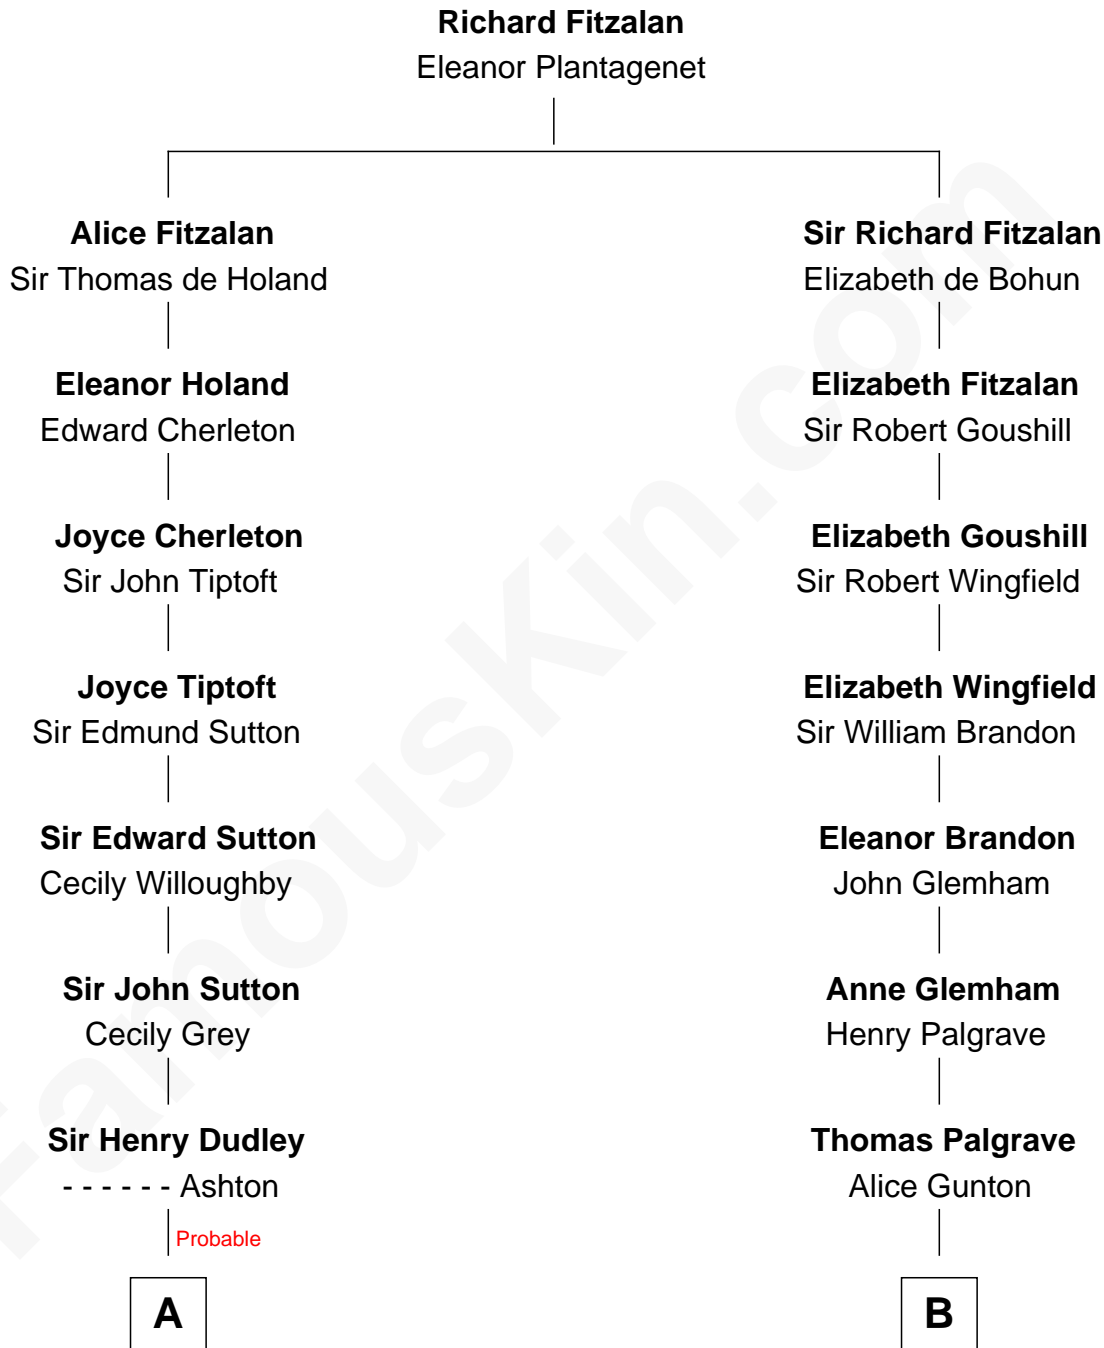

# FamousKin.com Relationship Chart of

**Nicholas Gilman**

*Signer of the U.S. Constitution*

14th cousin 6 times removed of

**George H. W. Bush**

*41st U.S. President*

**C**

**Harriet Eleanor Fay**  
Rev. James Smith Bush

**Samuel Prescott Bush**  
Flora Sheldon

**Prescott Sheldon Bush**  
Dorothy Wear Walker

**George H. W. Bush**  
*41st U.S. President*

FamousKin.com