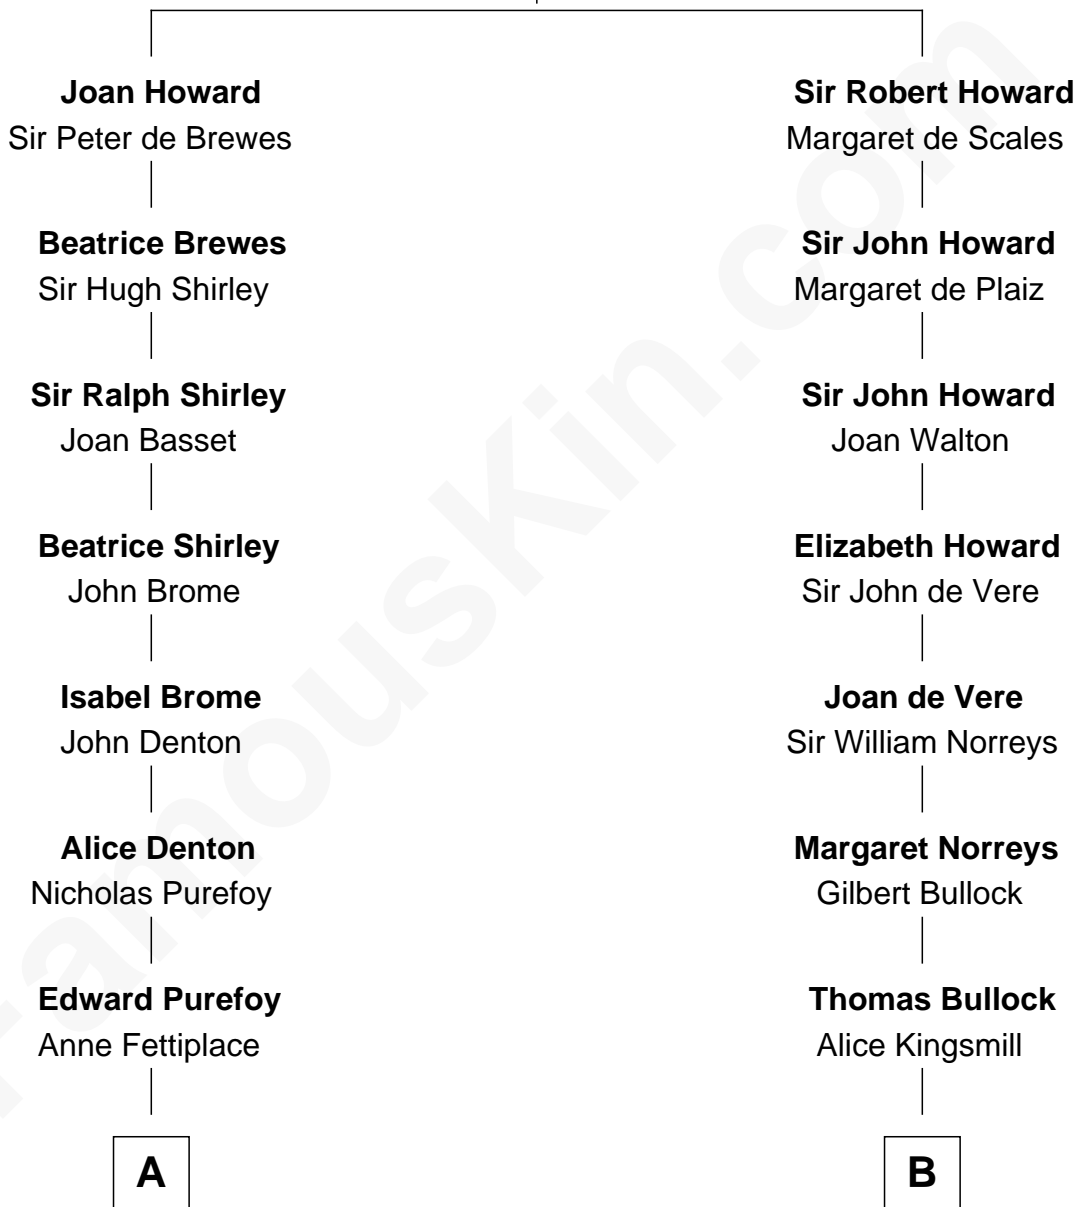

FamousKin.com Relationship Chart of

Nicholas Gilman

Signer of the U.S. Constitution

15th cousin 5 times removed of

George H. W. Bush

41st U.S. President

Sir John Howard

Alice de Bois

C

Harriet Eleanor Fay
Rev. James Smith Bush

Samuel Prescott Bush
Flora Sheldon

Prescott Sheldon Bush
Dorothy Wear Walker

George H. W. Bush
41st U.S. President