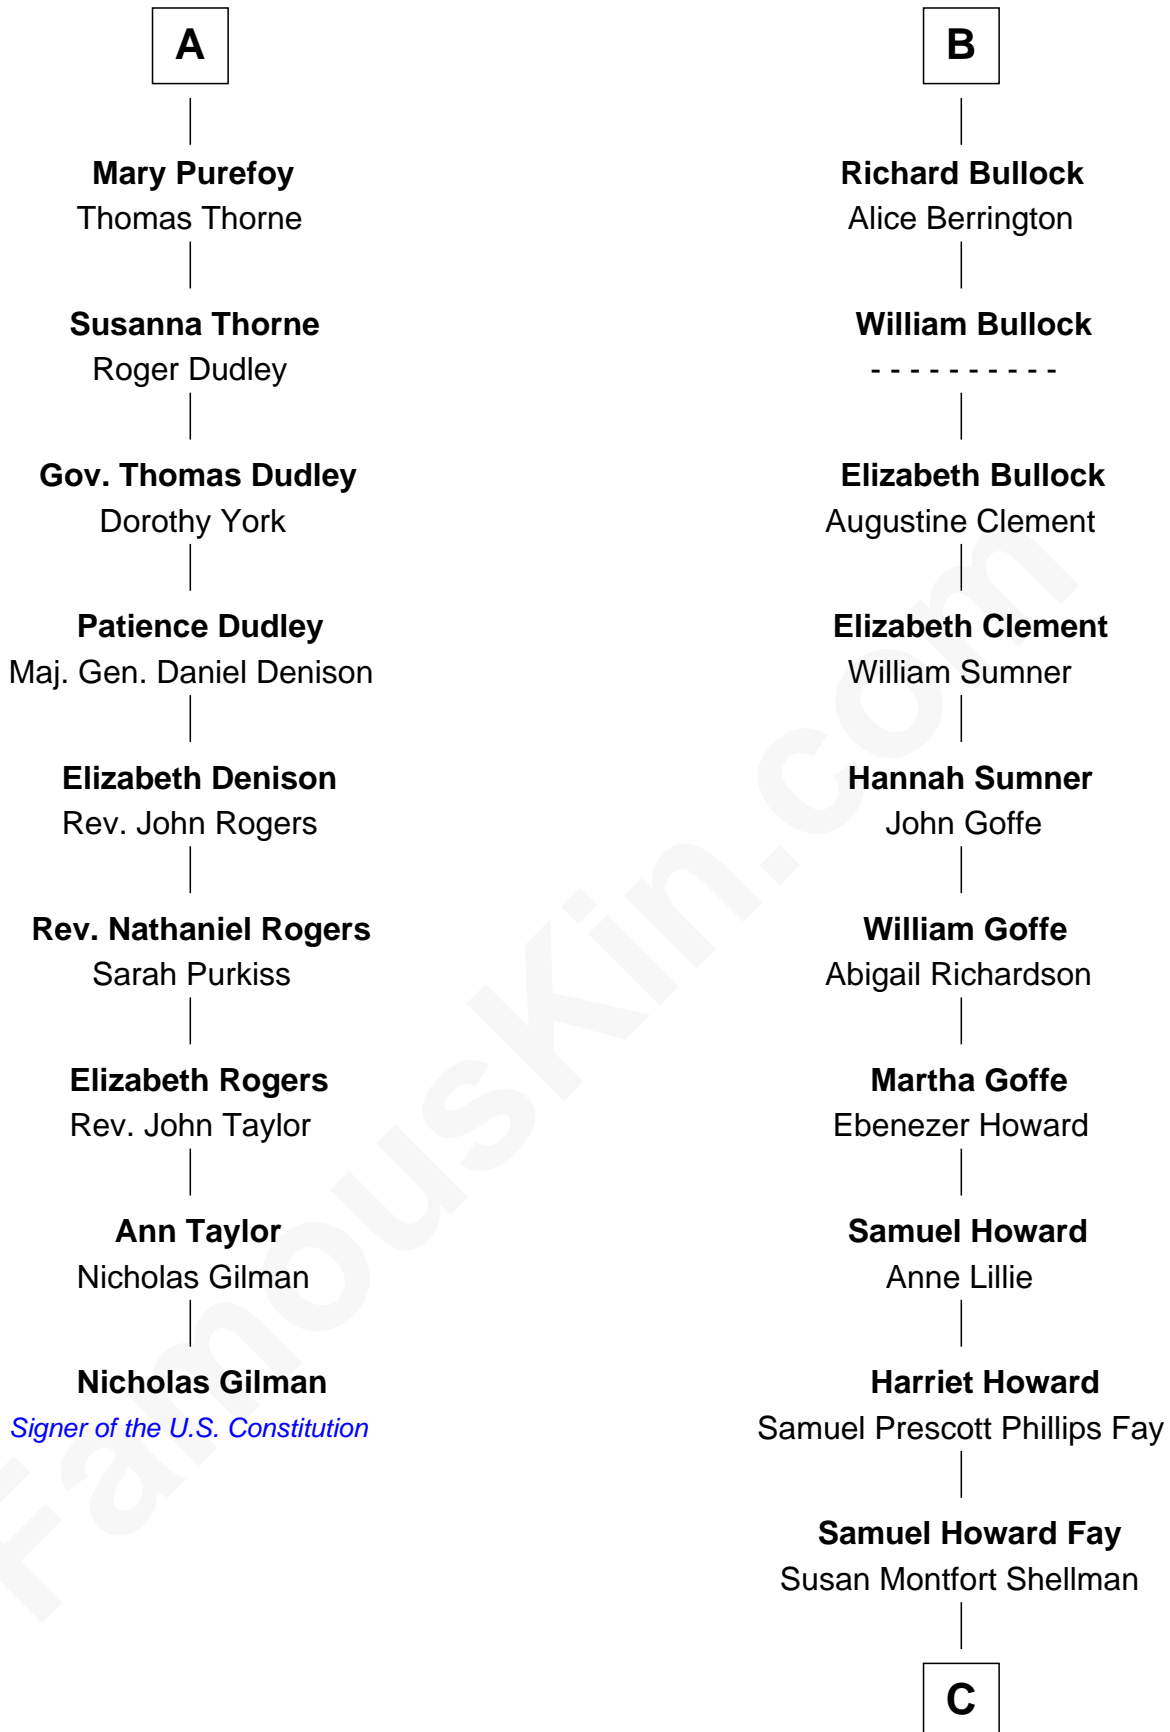

FamousKin.com Relationship Chart of

Nicholas Gilman

Signer of the U.S. Constitution

15th cousin 5 times removed of

George H. W. Bush

41st U.S. President

Sir John Howard

Alice de Bois

C

Harriet Eleanor Fay
Rev. James Smith Bush

Samuel Prescott Bush
Flora Sheldon

Prescott Sheldon Bush
Dorothy Wear Walker

George H. W. Bush
41st U.S. President