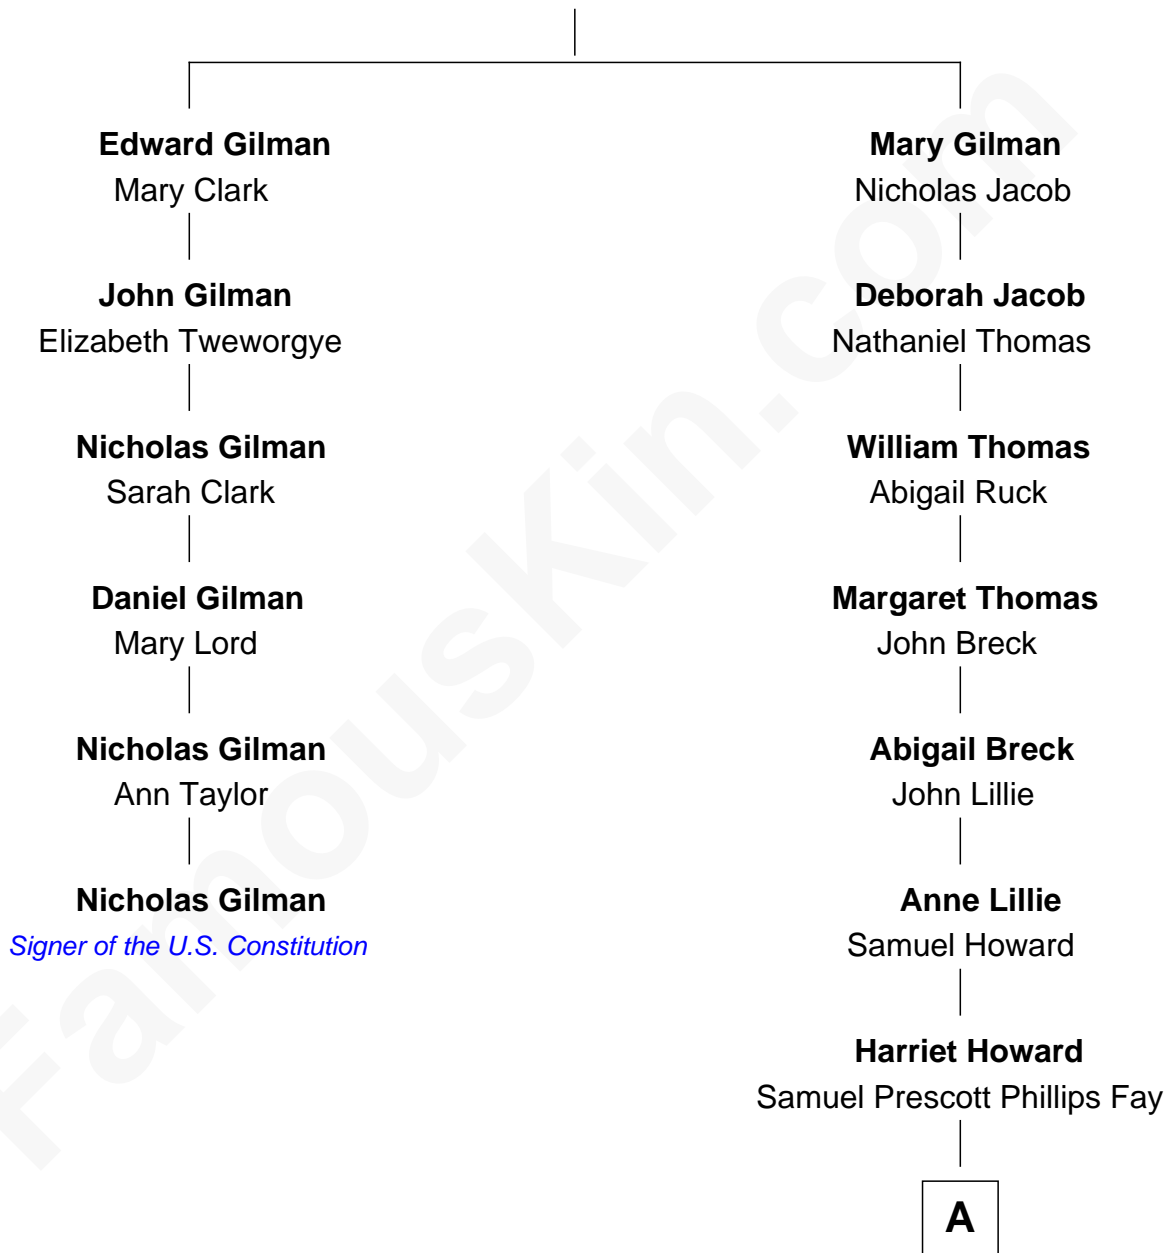

## Relationship Chart of

### Nicholas Gilman

*Signer of the U.S. Constitution*

5th cousin 6 times removed of

### George H. W. Bush

*41st U.S. President*

**Edward Gilman**

-----

A

Samuel Howard Fay  
Susan Montfort Shellman

Harriet Eleanor Fay  
Rev. James Smith Bush

Samuel Prescott Bush  
Flora Sheldon

Prescott Sheldon Bush  
Dorothy Wear Walker

George H. W. Bush  
*41st U.S. President*

FamousKin.com