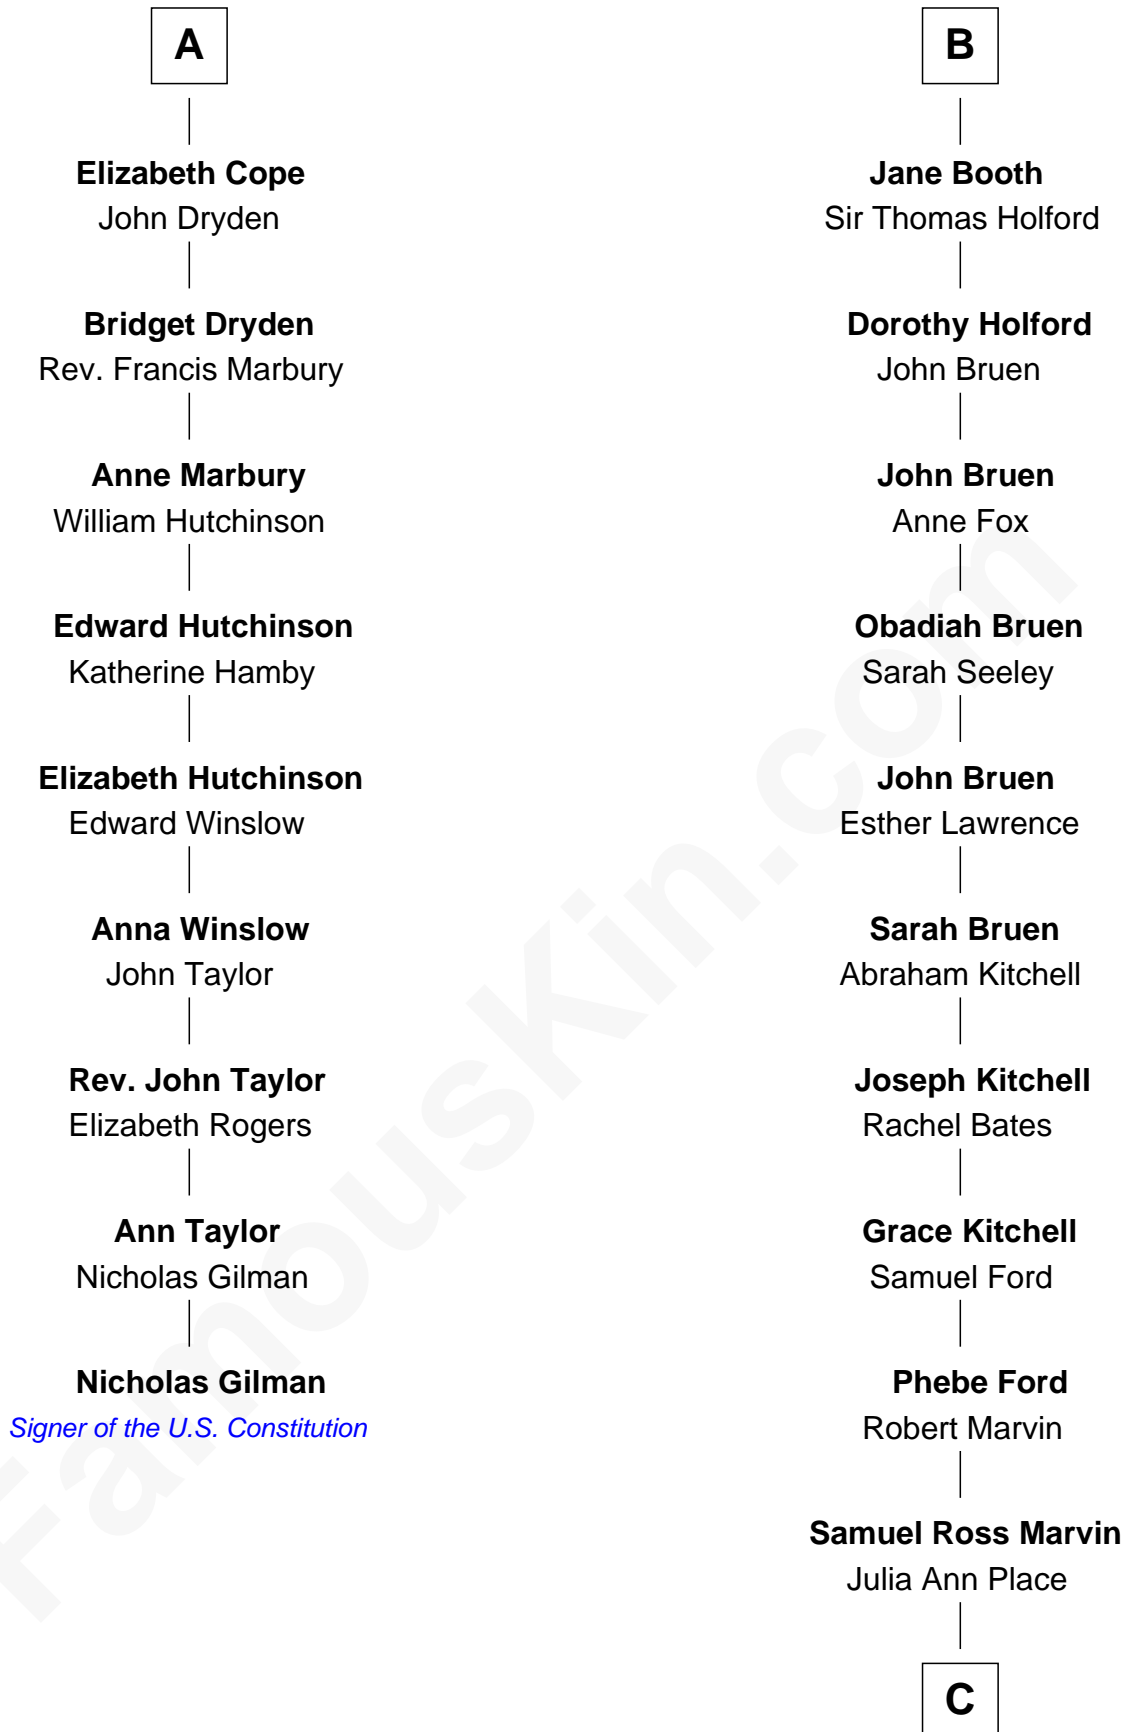

## Relationship Chart of

### Nicholas Gilman

*Signer of the U.S. Constitution*

15th cousin 5 times removed of

### Barbara (Pierce) Bush

*First Lady of President George H.W. Bush*

**C**

Jerome Place Marvin

Martha Ann Stokes

Mabel Marvin

Scott Pierce

Marvin Pierce