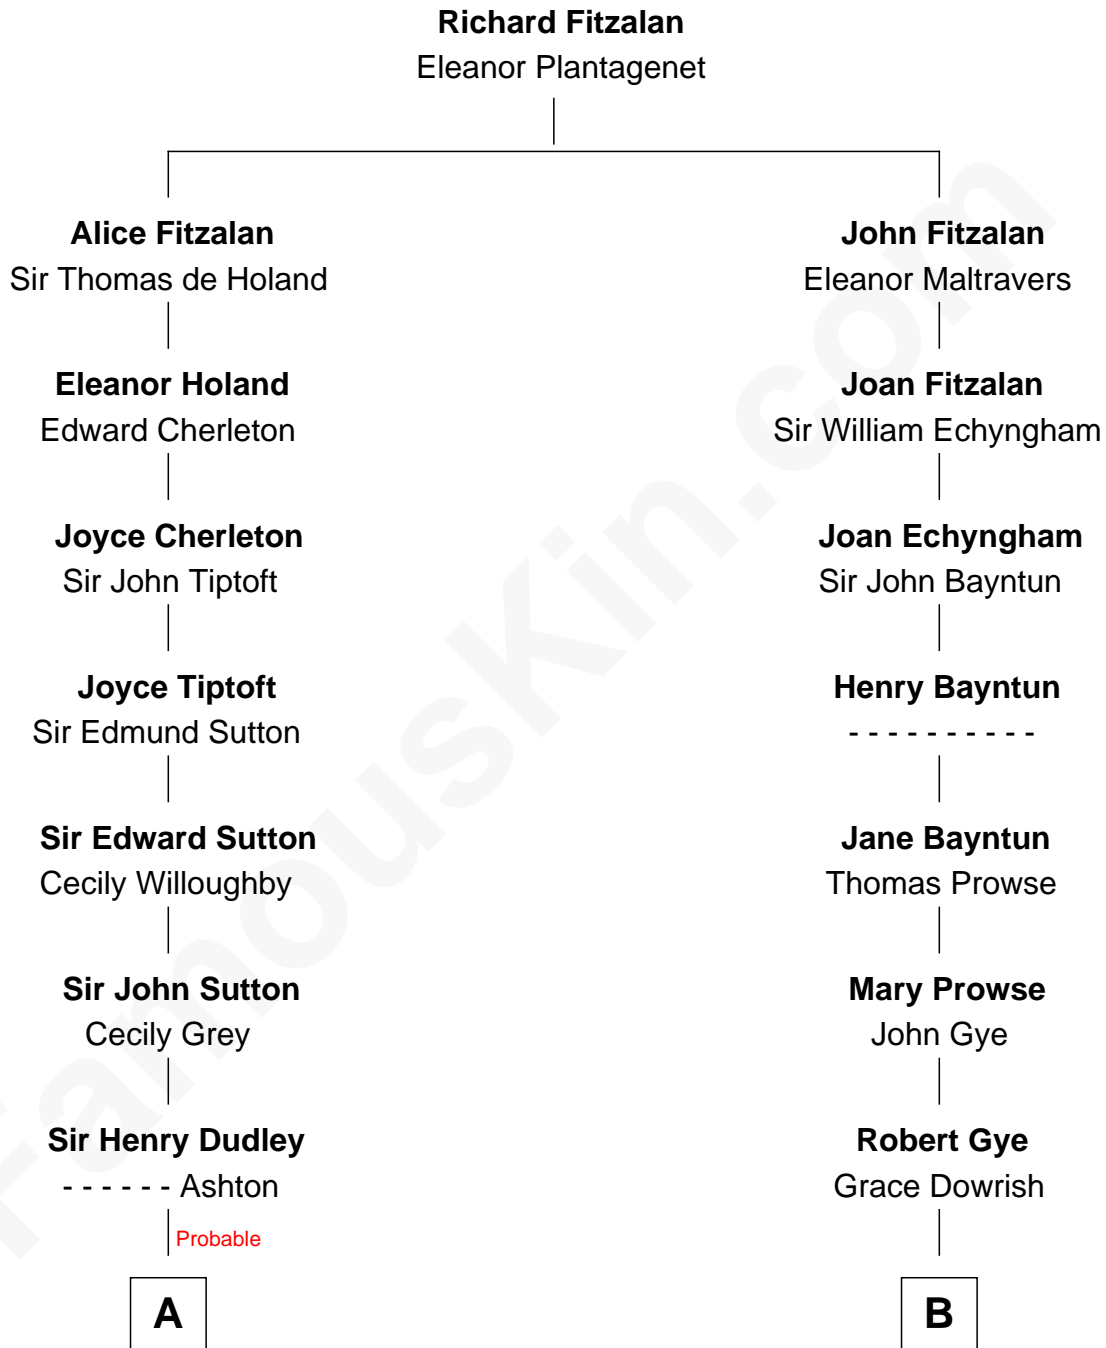

FamousKin.com

Relationship Chart of

Nicholas Gilman

Signer of the U.S. Constitution

14th cousin 4 times removed of

Barbara (Pierce) Bush

First Lady of President George H.W. Bush

C

Marvin Pierce
Pauline Robinson

Barbara (Pierce) Bush
First Lady of George H.W. Bush

FamousKin.com