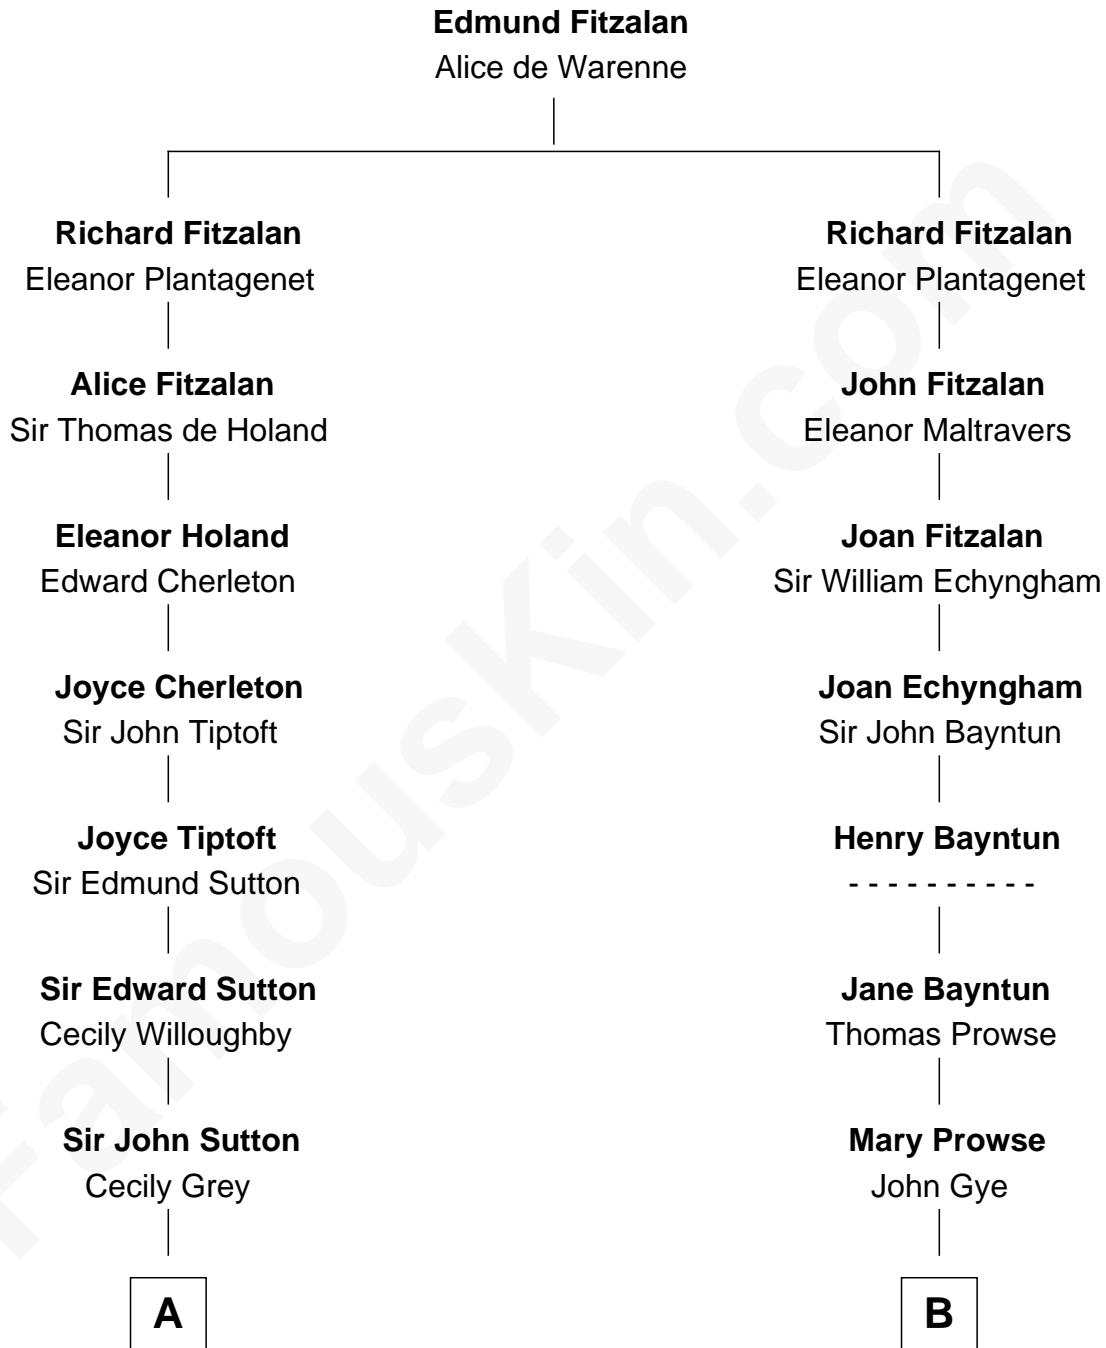

FamousKin.com

Relationship Chart of

Nicholas Gilman

Signer of the U.S. Constitution

15th cousin 4 times removed of

Barbara (Pierce) Bush

First Lady of President George H.W. Bush

C

—
Scott Pierce

Mabel Marvin

—
Marvin Pierce

Pauline Robinson

—
Barbara (Pierce) Bush

First Lady of George H.W. Bush

FamousKin.com