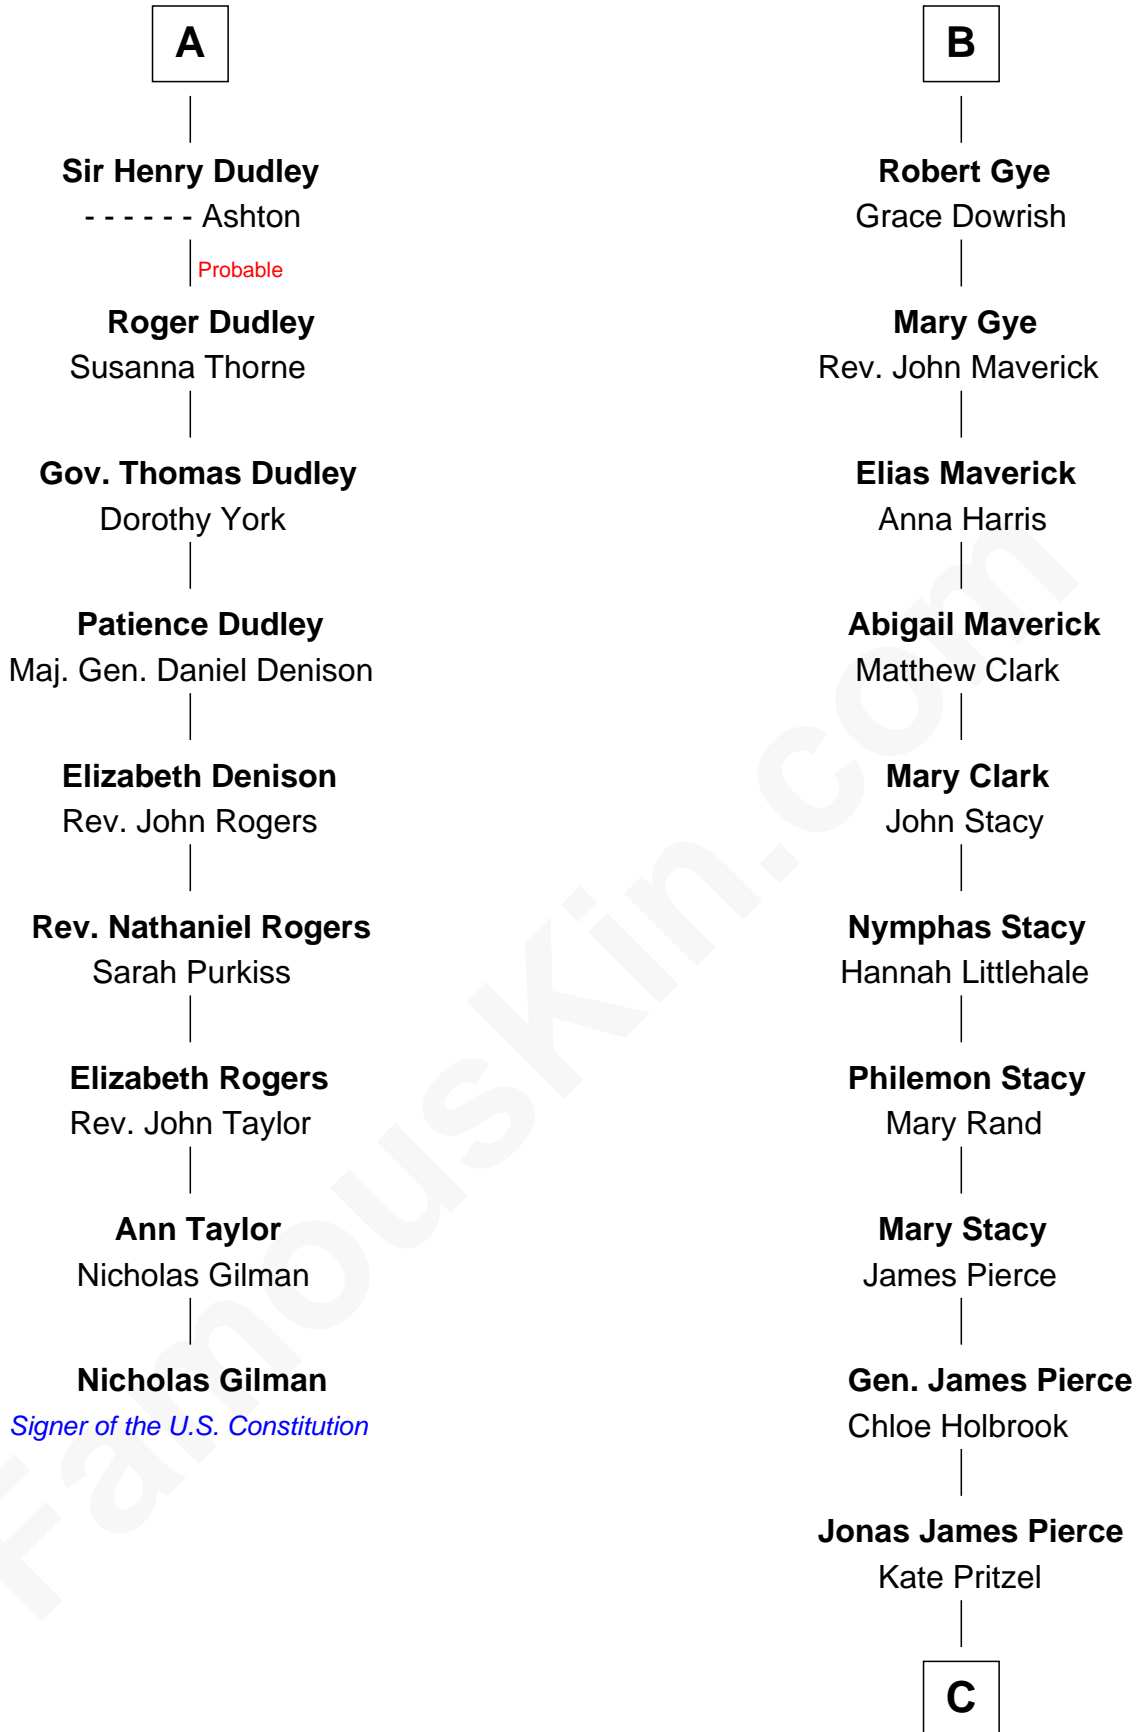

FamousKin.com

Relationship Chart of

Nicholas Gilman

Signer of the U.S. Constitution

15th cousin 4 times removed of

Barbara (Pierce) Bush

First Lady of President George H.W. Bush

C

—
Scott Pierce

Mabel Marvin

—
Marvin Pierce

Pauline Robinson

—
Barbara (Pierce) Bush

First Lady of George H.W. Bush

FamousKin.com