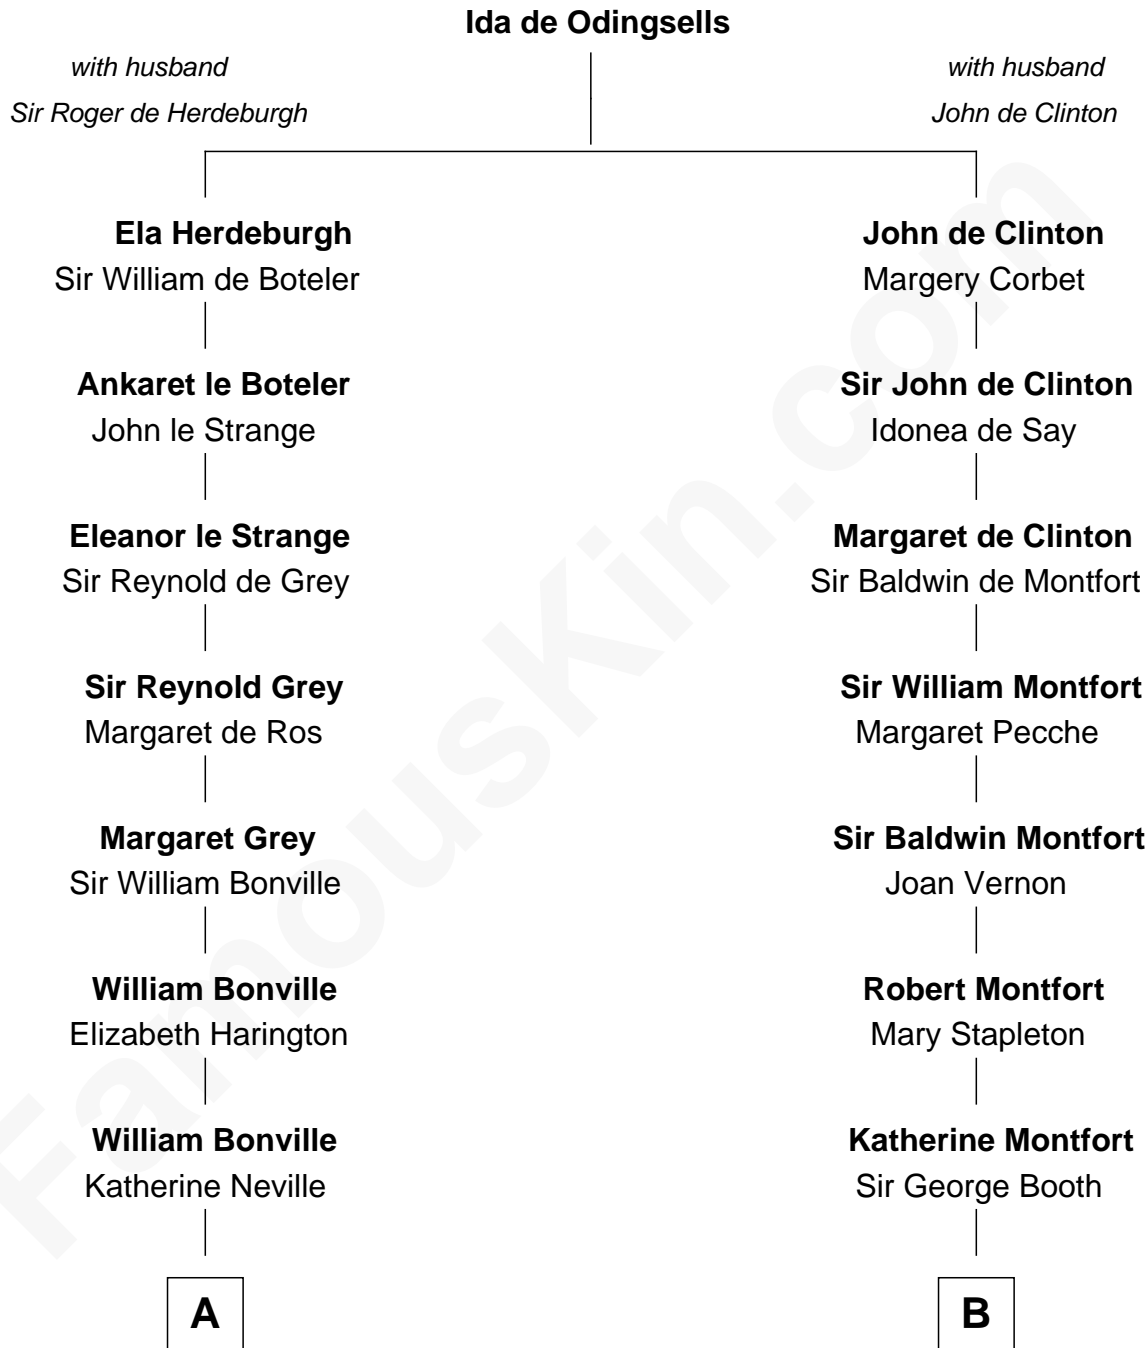

FamousKin.com

Relationship Chart of

Nicholas Gilman

Signer of the U.S. Constitution

17th cousin 4 times removed of

Barbara (Pierce) Bush

First Lady of President George H.W. Bush

C

Samuel Ross Marvin

Julia Ann Place

Jerome Place Marvin

Martha Ann Stokes

Mabel Marvin

Scott Pierce

Marvin Pierce

Pauline Robinson

Barbara (Pierce) Bush

First Lady of George H.W. Bush