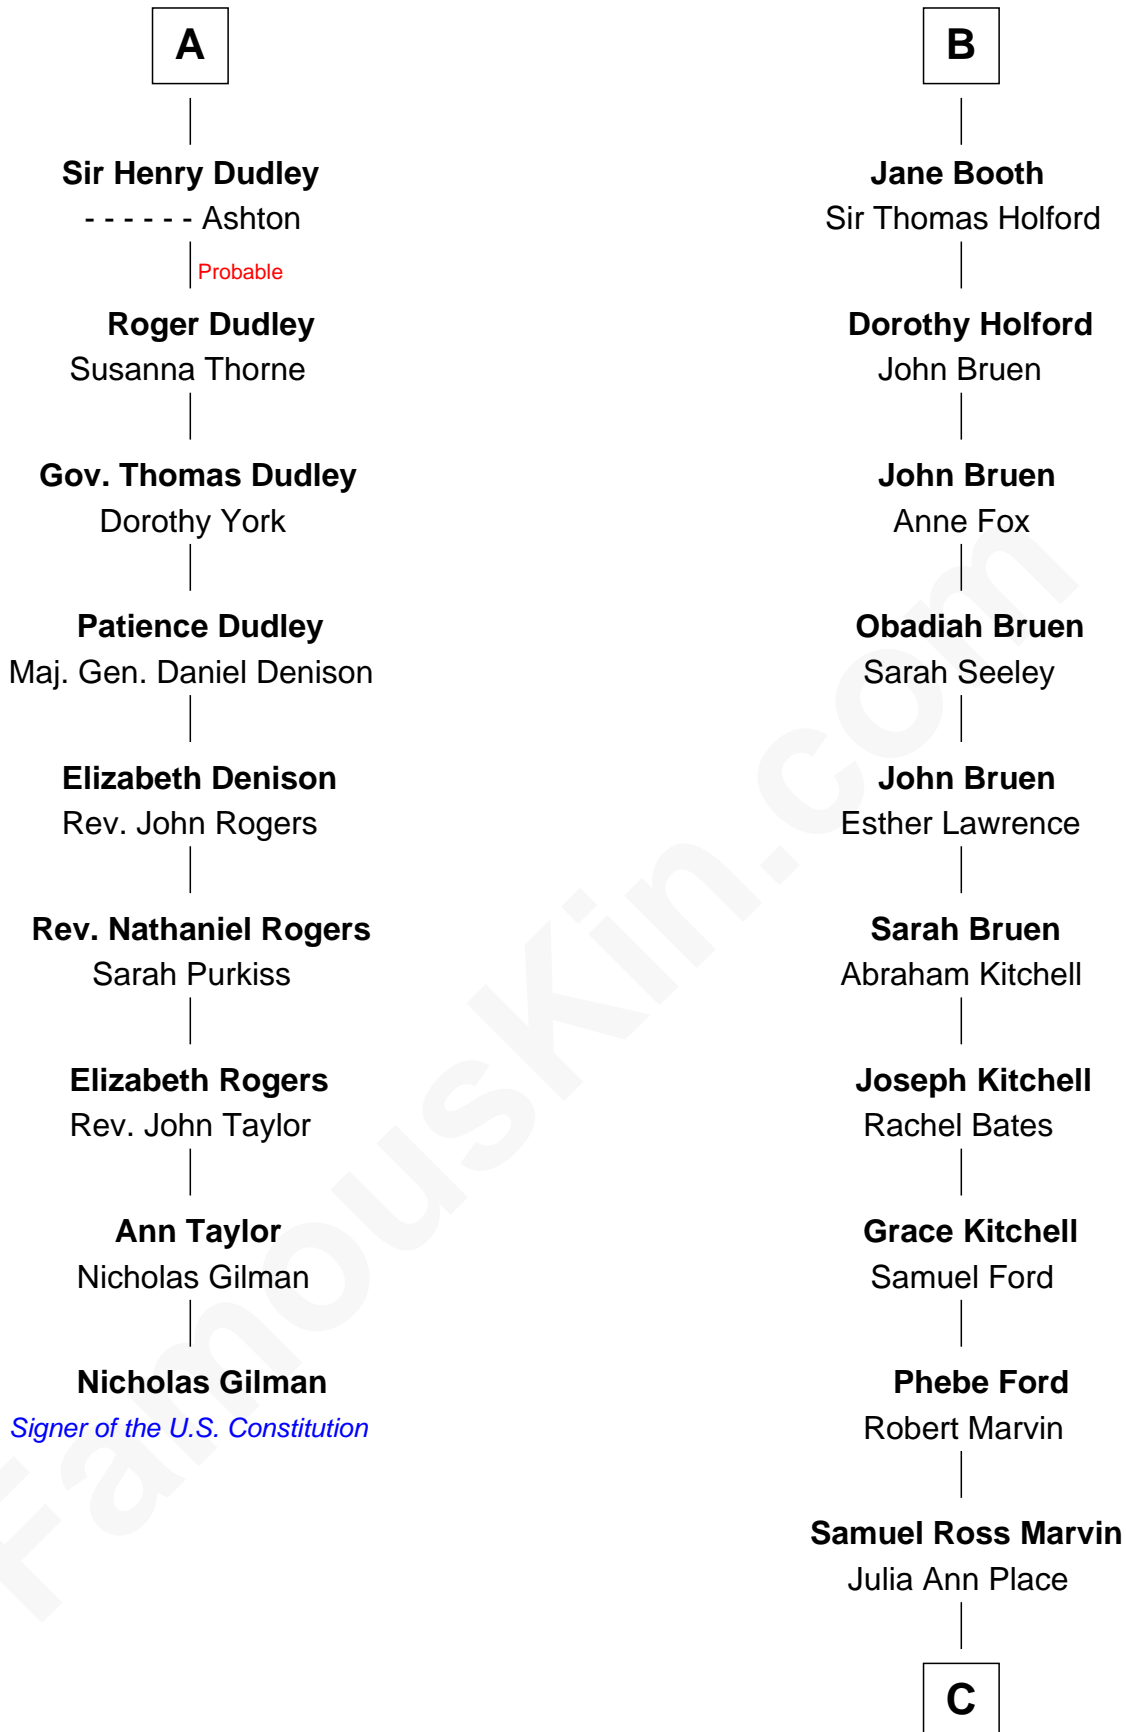

## Relationship Chart of

### Nicholas Gilman

*Signer of the U.S. Constitution*

15th cousin 5 times removed of

### Barbara (Pierce) Bush

*First Lady of President George H.W. Bush*

**C**

Jerome Place Marvin

Martha Ann Stokes

Mabel Marvin

Scott Pierce

Marvin Pierce