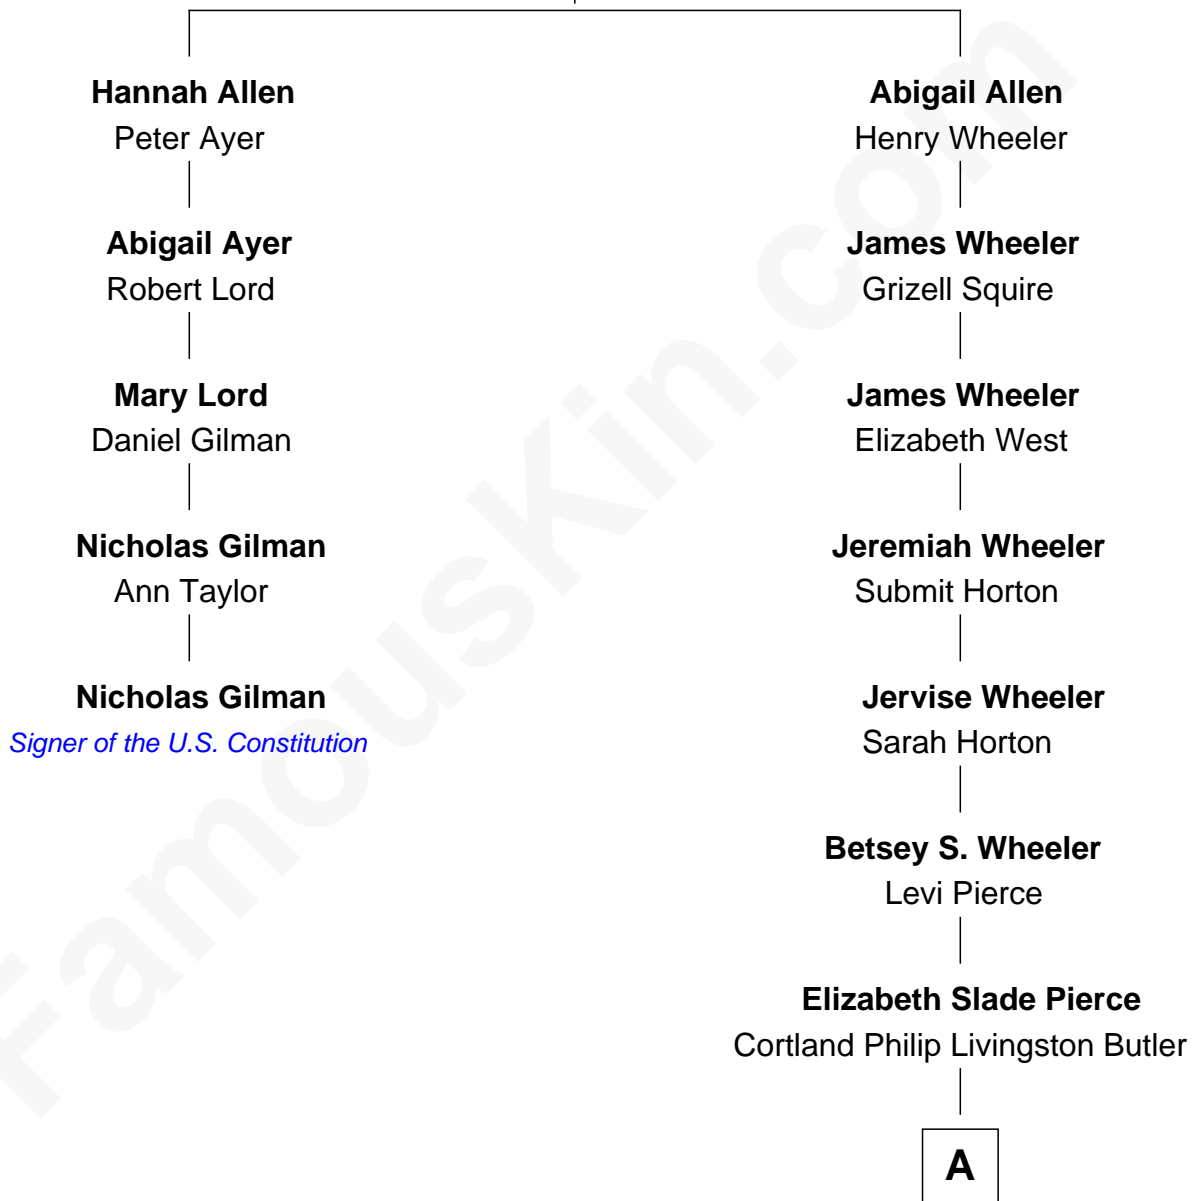

## Relationship Chart of

### Nicholas Gilman

*Signer of the U.S. Constitution*

4th cousin 7 times removed of

**George W. Bush**

*43rd U.S. President*

**William Allen**

Ann Goodale

**A**

|  
**Mary Elizabeth Butler**  
Robert Emmet Sheldon

|  
**Flora Sheldon**  
Samuel Prescott Bush

|  
**Prescott Sheldon Bush**  
Dorothy Wear Walker

|  
**George Herbert Walker Bush**  
Barbara Pierce

|  
**George W. Bush**  
*43rd U.S. President*