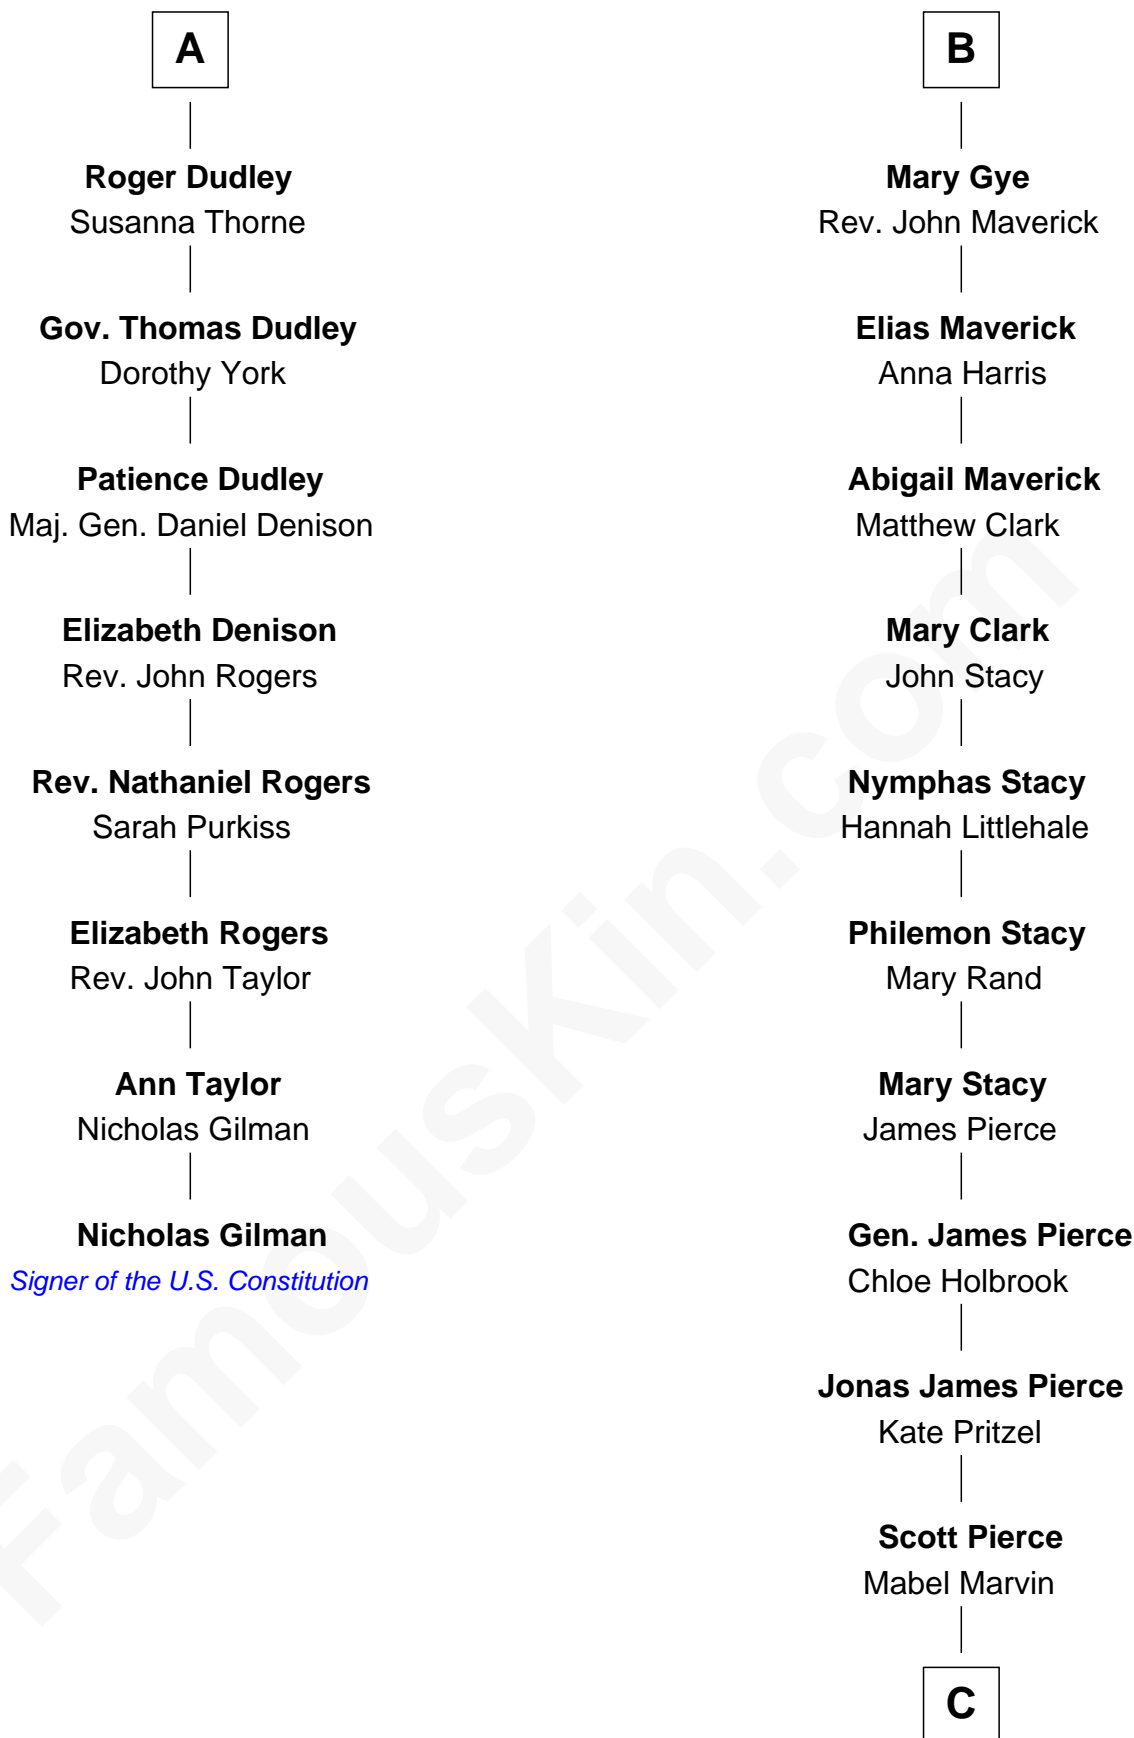

# FamousKin.com Relationship Chart of

**Nicholas Gilman**

*Signer of the U.S. Constitution*

14th cousin 5 times removed of

**George W. Bush**

*43rd U.S. President*

**Richard Fitzalan**  
Eleanor Plantagenet

**Alice Fitzalan**  
Sir Thomas de Holand

**Eleanor Holand**  
Edward Cherleton

**Joyce Cherleton**  
Sir John Tiptoft

**Joyce Tiptoft**  
Sir Edmund Sutton

**Sir Edward Sutton**  
Cecily Willoughby

**Sir John Sutton**  
Cecily Grey

**Sir Henry Dudley**  
----- Ashton

Probable

**A**

**John Fitzalan**  
Eleanor Maltravers

**Joan Fitzalan**  
Sir William Echyngham

**Joan Echyngham**  
Sir John Bayntun

**Henry Bayntun**  
-----

**Jane Bayntun**  
Thomas Prowse

**Mary Prowse**  
John Gye

**Robert Gye**  
Grace Dowrish

**B**

**C**

**Marvin Pierce**  
Pauline Robinson

**Barbara Pierce**  
George Herbert Walker Bush

**George W. Bush**  
*43rd U.S. President*

FamousKin.com