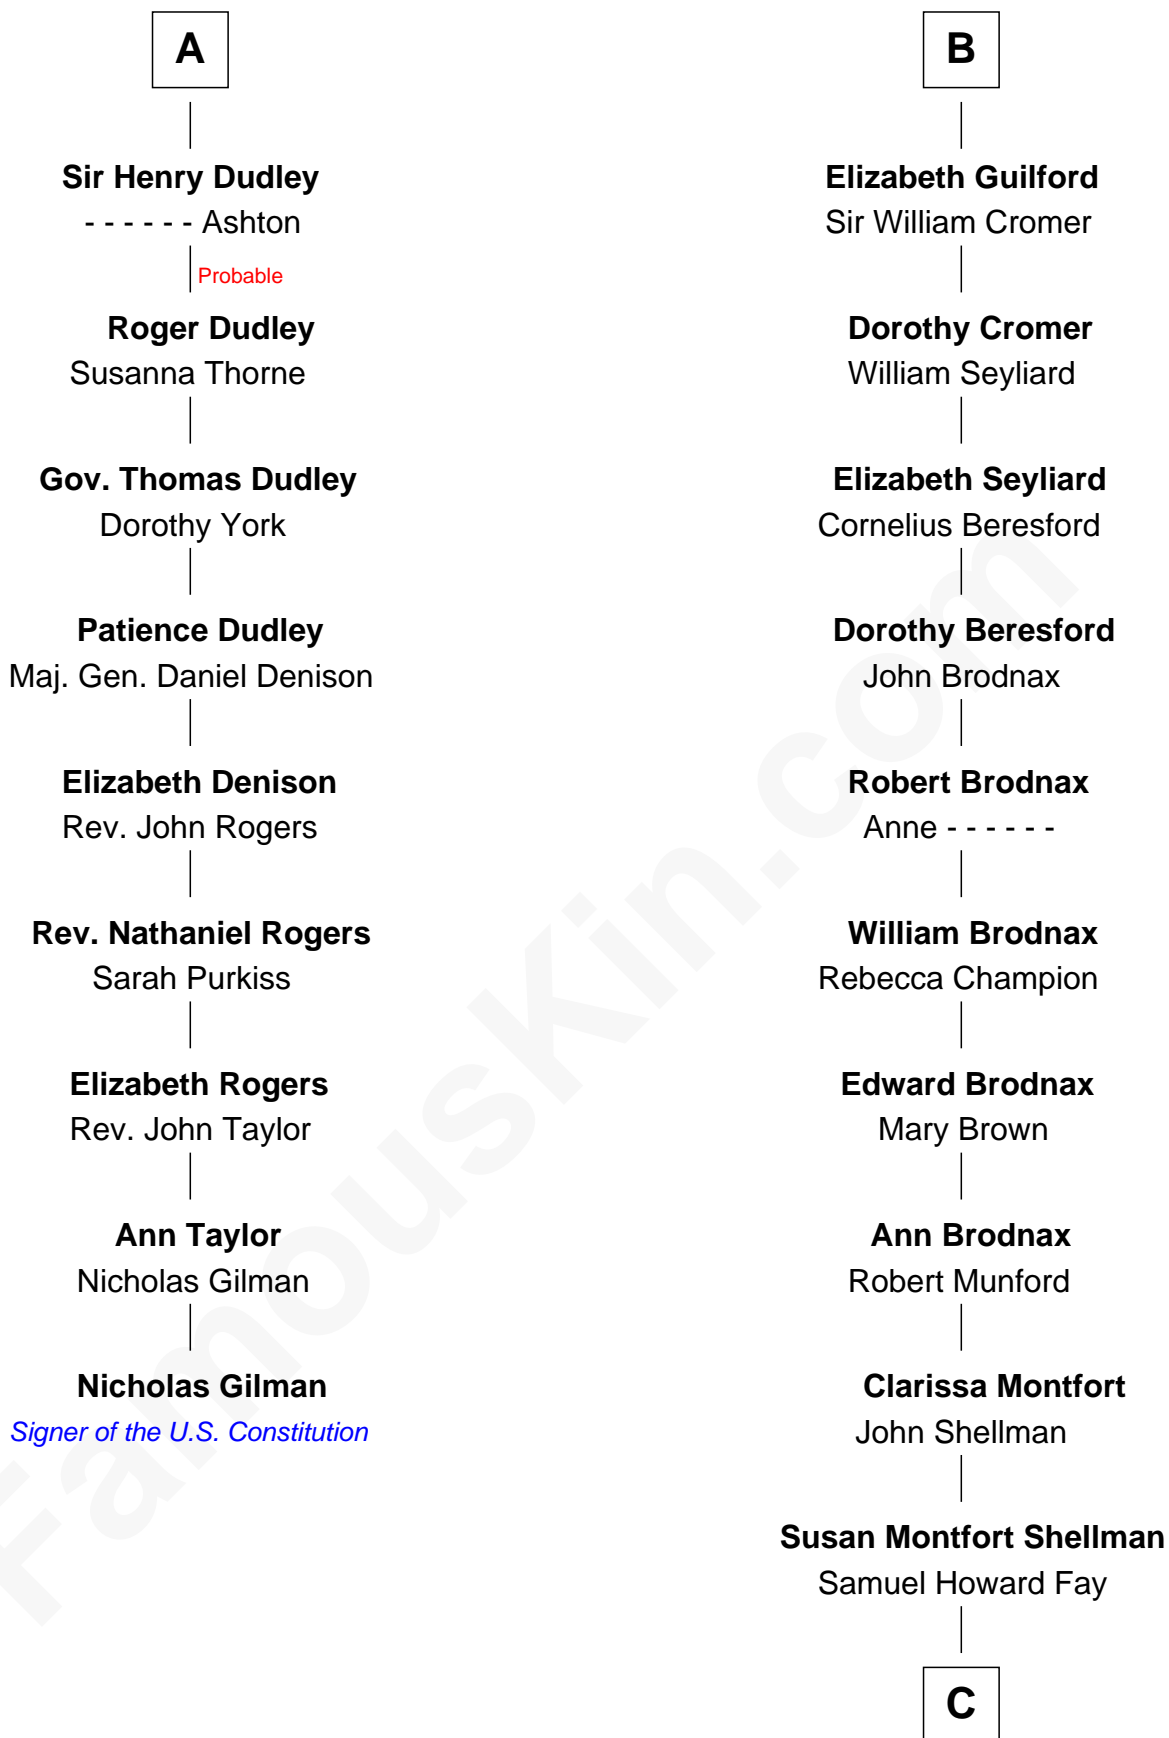

FamousKin.com Relationship Chart of

Nicholas Gilman

Signer of the U.S. Constitution

15th cousin 6 times removed of

George W. Bush

43rd U.S. President

Sir Robert de Holland

Maude la Zouche

C

Harriet Eleanor Fay
Rev. James Smith Bush

Samuel Prescott Bush
Flora Sheldon

Prescott Sheldon Bush
Dorothy Wear Walker

George Herbert Walker Bush
Barbara Pierce

George W. Bush
43rd U.S. President

FamousKin.com