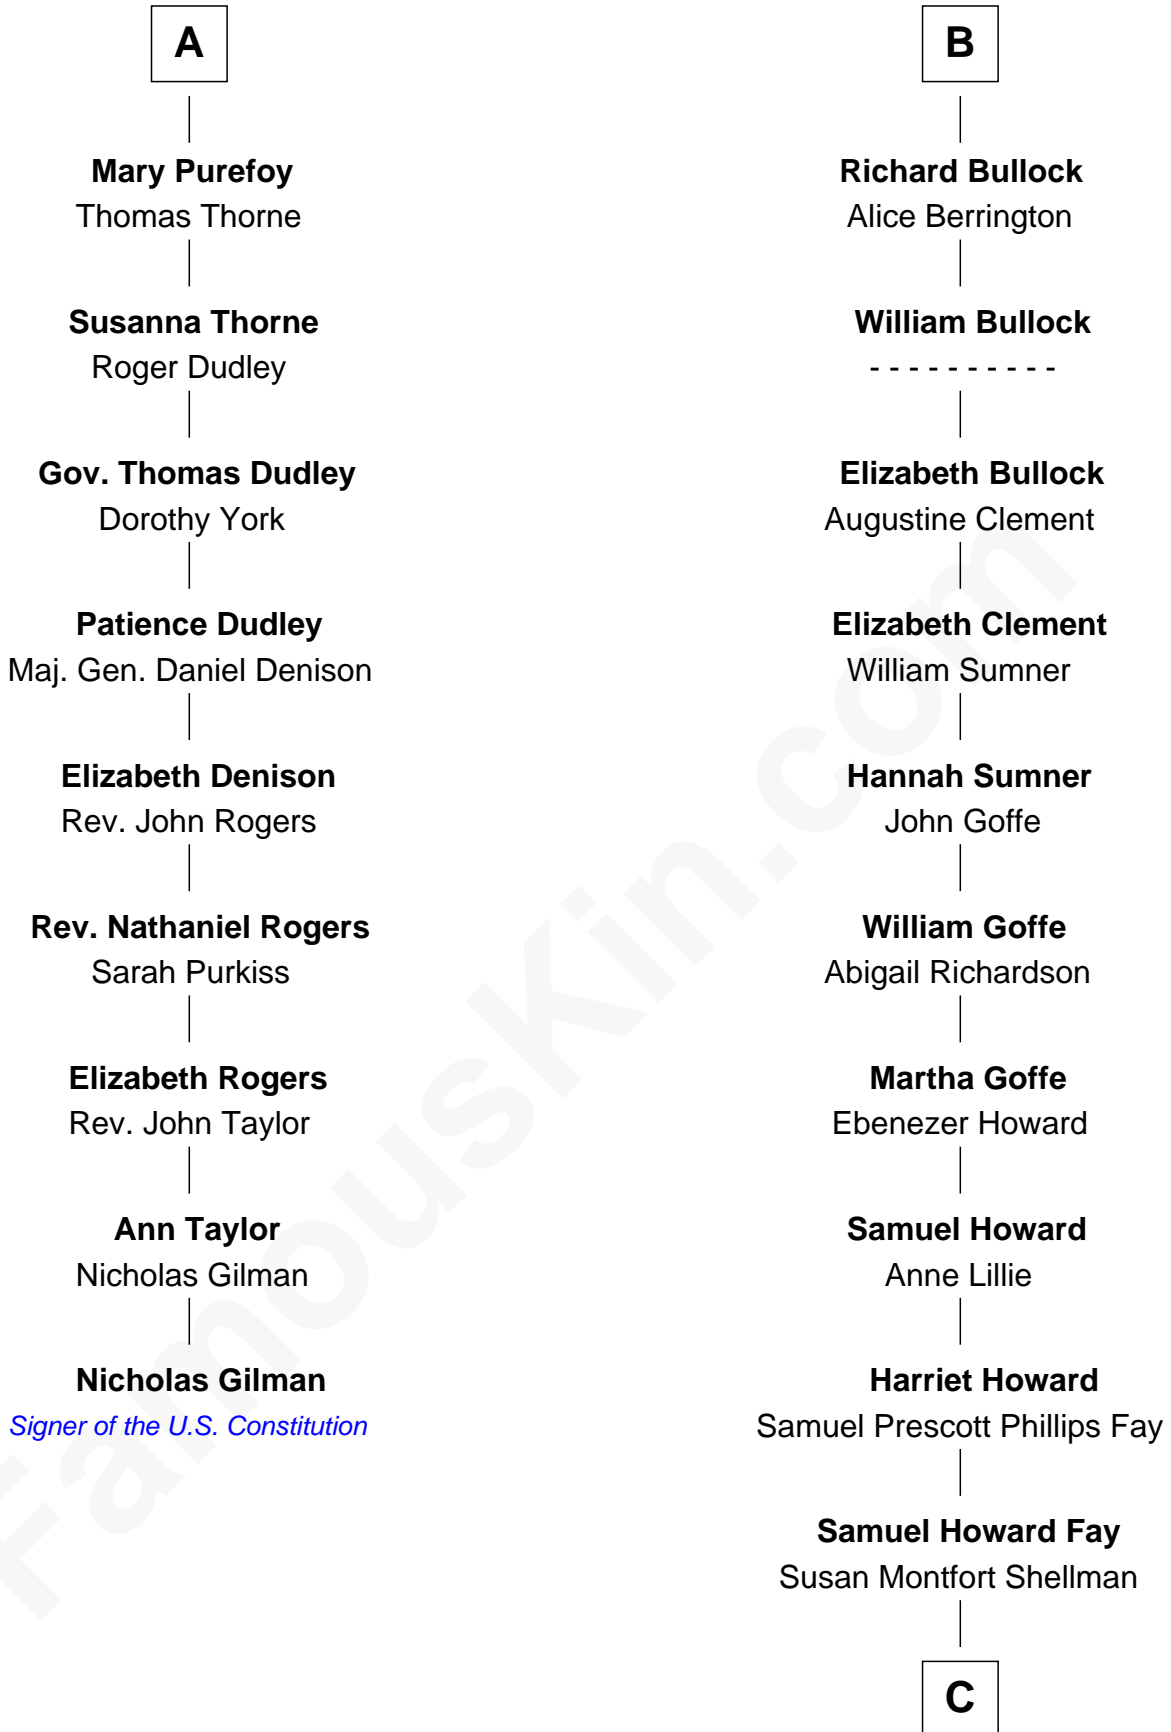

FamousKin.com

Relationship Chart of

Nicholas Gilman

Signer of the U.S. Constitution

15th cousin 6 times removed of

George W. Bush
43rd U.S. President

Sir John Howard
Alice de Bois

Joan Howard
Sir Peter de Brewes

Beatrice Brewes
Sir Hugh Shirley

Sir Ralph Shirley
Joan Basset

Beatrice Shirley
John Brome

Isabel Brome
John Denton

Alice Denton
Nicholas Purefoy

Edward Purefoy
Anne Fettiplace

A

Sir Robert Howard
Margaret de Scales

Sir John Howard
Margaret de Plaiz

Sir John Howard
Joan Walton

Elizabeth Howard
Sir John de Vere

Joan de Vere
Sir William Norreys

Margaret Norreys
Gilbert Bullock

Thomas Bullock
Alice Kingsmill

B

C

Harriet Eleanor Fay
Rev. James Smith Bush

Samuel Prescott Bush
Flora Sheldon

Prescott Sheldon Bush
Dorothy Wear Walker

George Herbert Walker Bush
Barbara Pierce

George W. Bush
43rd U.S. President

FamousKin.com