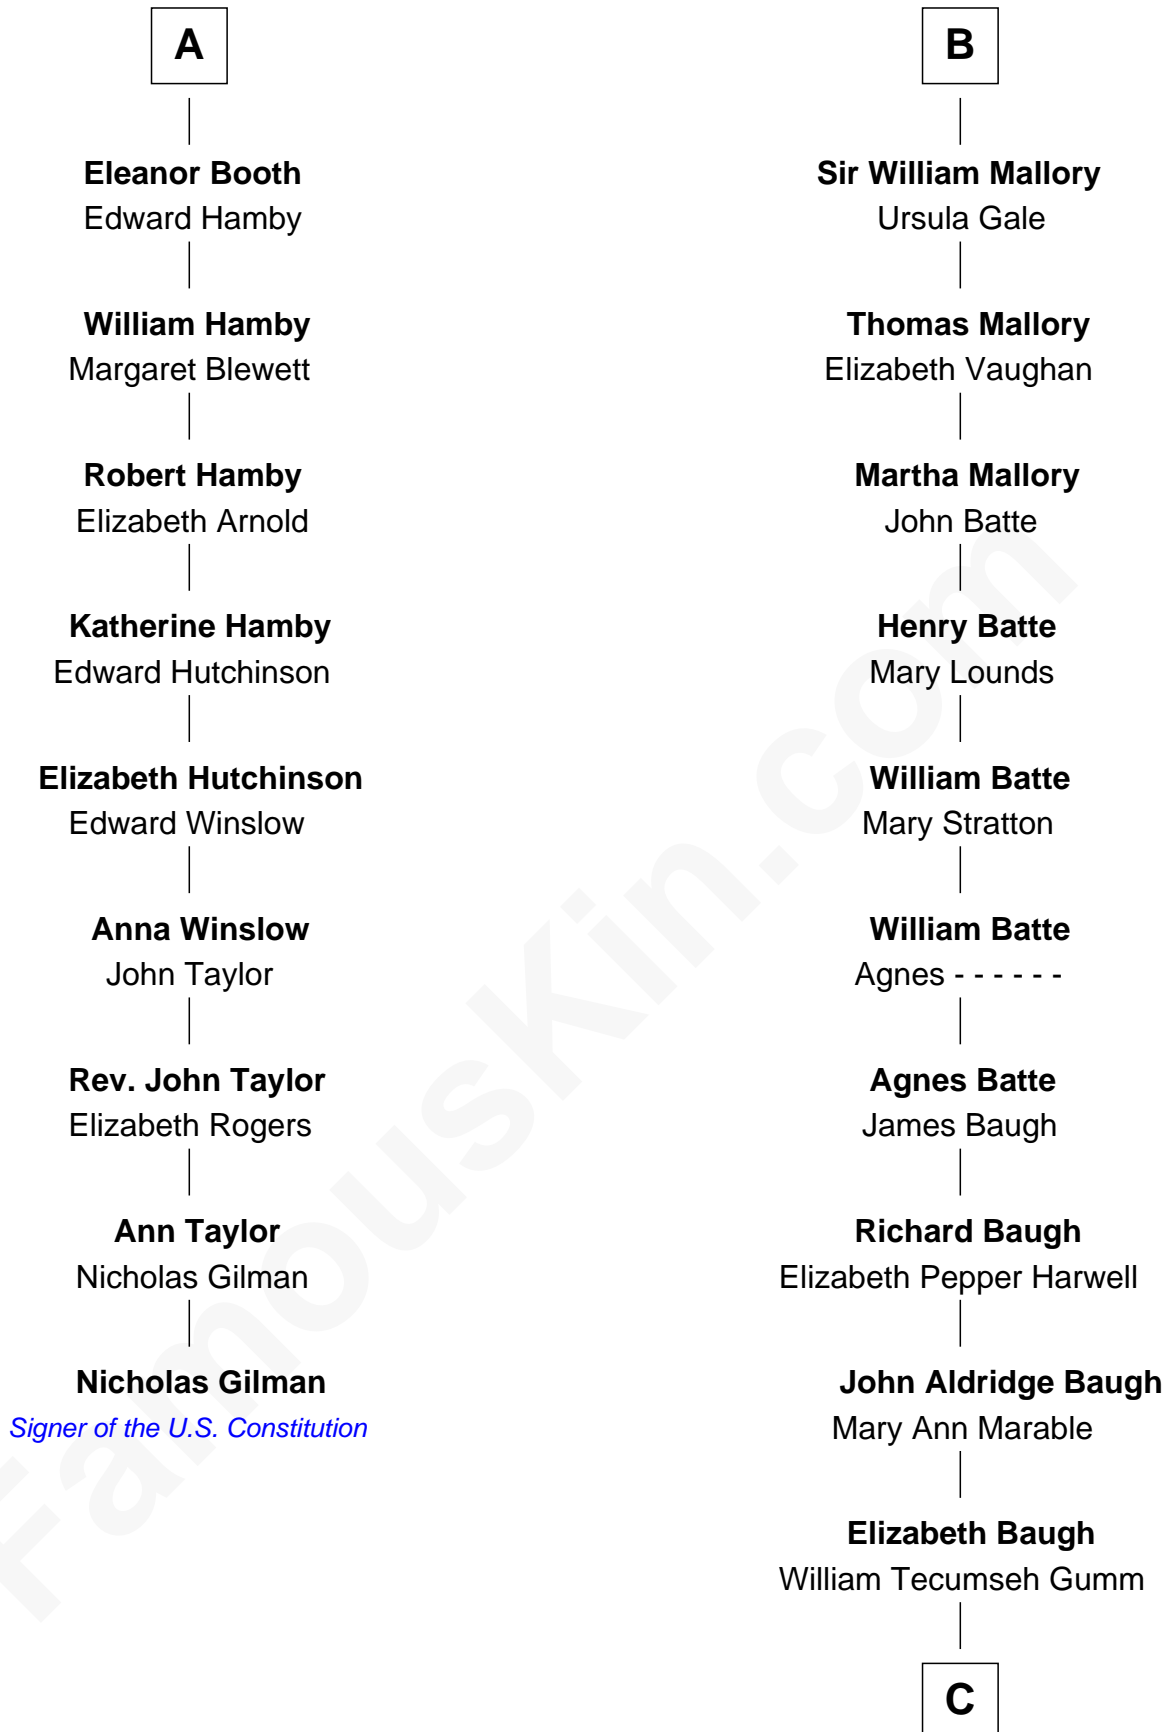

FamousKin.com

Relationship Chart of

Nicholas Gilman

Signer of the U.S. Constitution

15th cousin 4 times removed of

Liza Minnelli

Singer and Actress

Sir Robert de Umfreville

Joan Tailboys
Sir Andrew Luttrell

Margaret de Umfreville
John Constable

Hawise Luttrell
Sir Godfrey Hilton

Sir John Constable
Lora FitzHugh

Sir Godfrey Hilton
Margery Willoughby

Joan Constable
Sir William Mallory

Elizabeth Hilton
Richard Thimbleby

Sir John Mallory
Margaret Thwaites

Anne Thimbleby
John Booth

Sir William Mallory
Jane Norton

A

B

C

Francis Avent Gumm