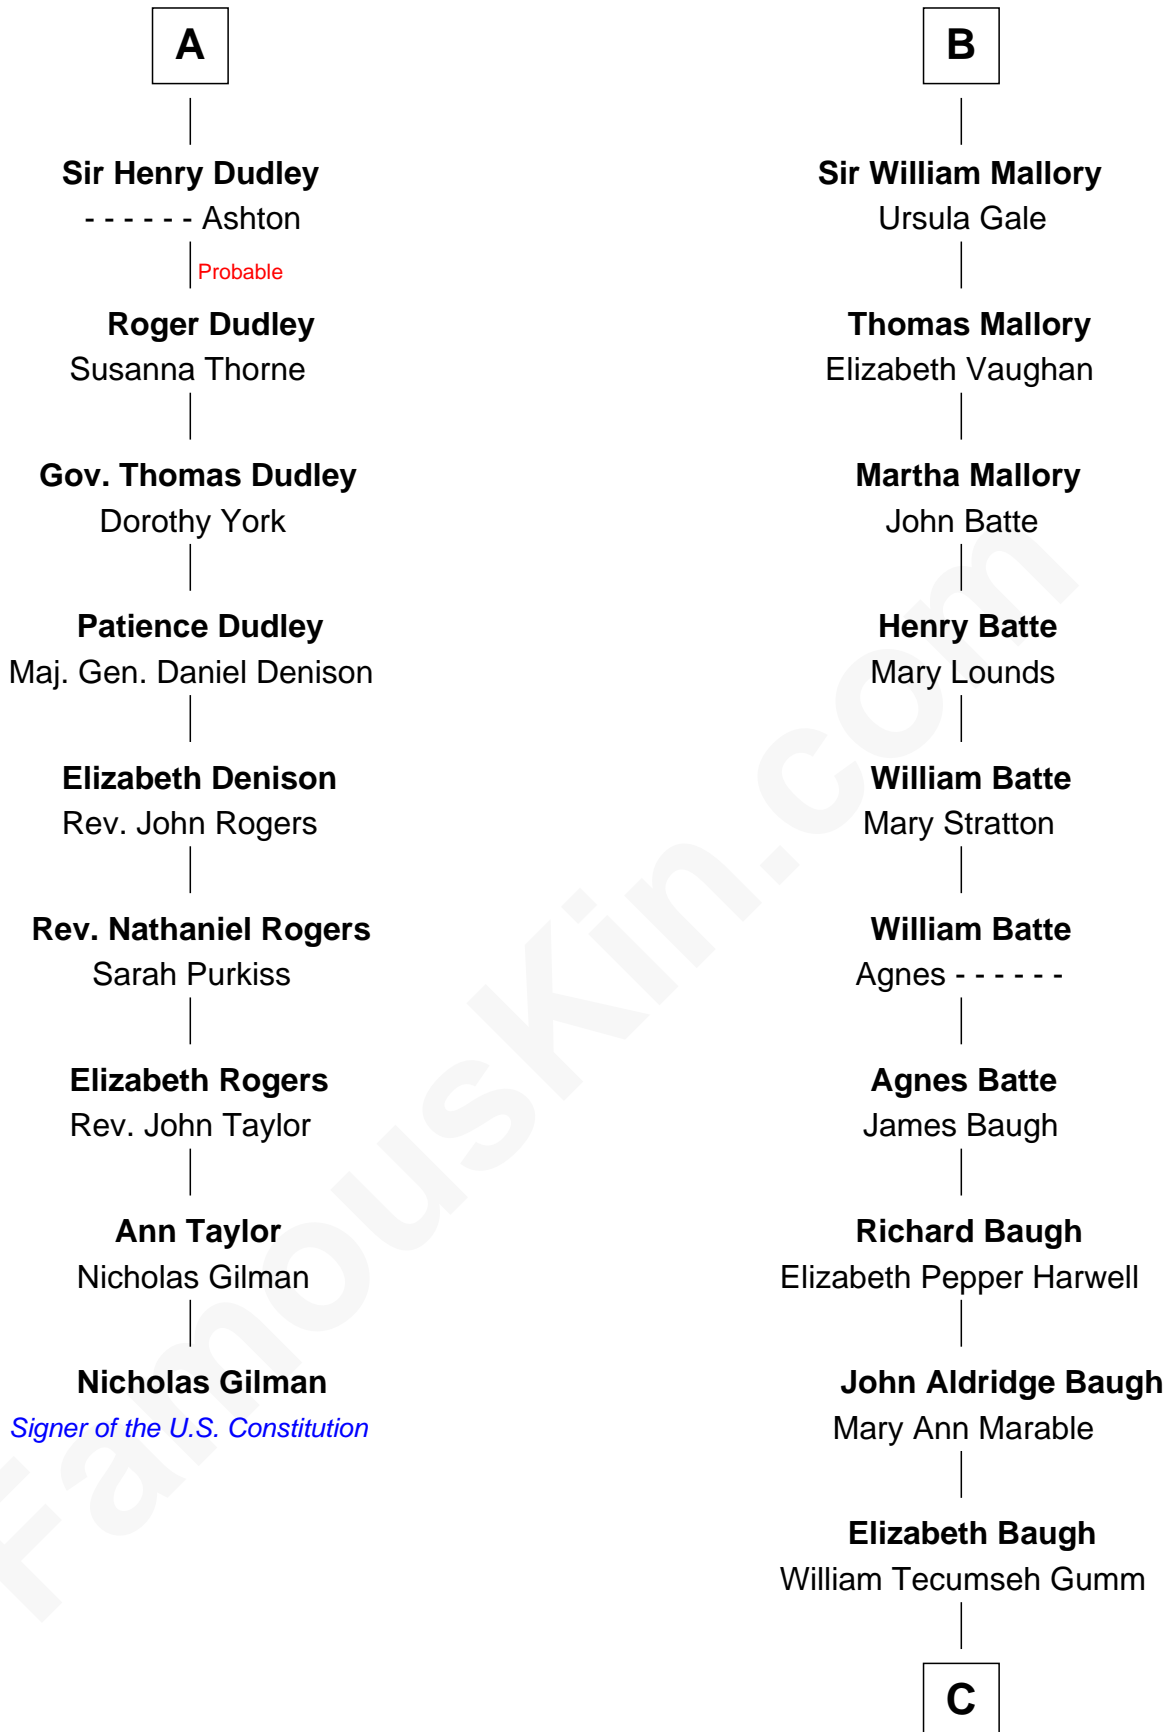

FamousKin.com

Relationship Chart of

Nicholas Gilman

Signer of the U.S. Constitution

15th cousin 4 times removed of

Liza Minnelli

Singer and Actress

Edmund Fitzalan

Alice de Warenne

Richard Fitzalan
Eleanor Plantagenet

Alice Fitzalan
Sir Thomas de Holand

Eleanor Holand
Edward Cherleton

Joyce Cherleton
Sir John Tiptoft

Joyce Tiptoft
Sir Edmund Sutton

Sir Edward Sutton
Cecily Willoughby

Sir John Sutton
Cecily Grey

A

Aline Fitzalan
Sir Roger le Strange

Lucy le Strange
Sir William Willoughby

Margery Willoughby
Sir William FitzHugh

Lora FitzHugh
Sir John Constable

Joan Constable
Sir William Mallory

Sir John Mallory
Margaret Thwaites

Sir William Mallory
Jane Norton

B

C

Francis Avent Gumm
Ethel Marian Milne

Frances Ethel Gumm
Vincent Minnelli

Liza Minnelli
Singer and Actress

FamousKin.com