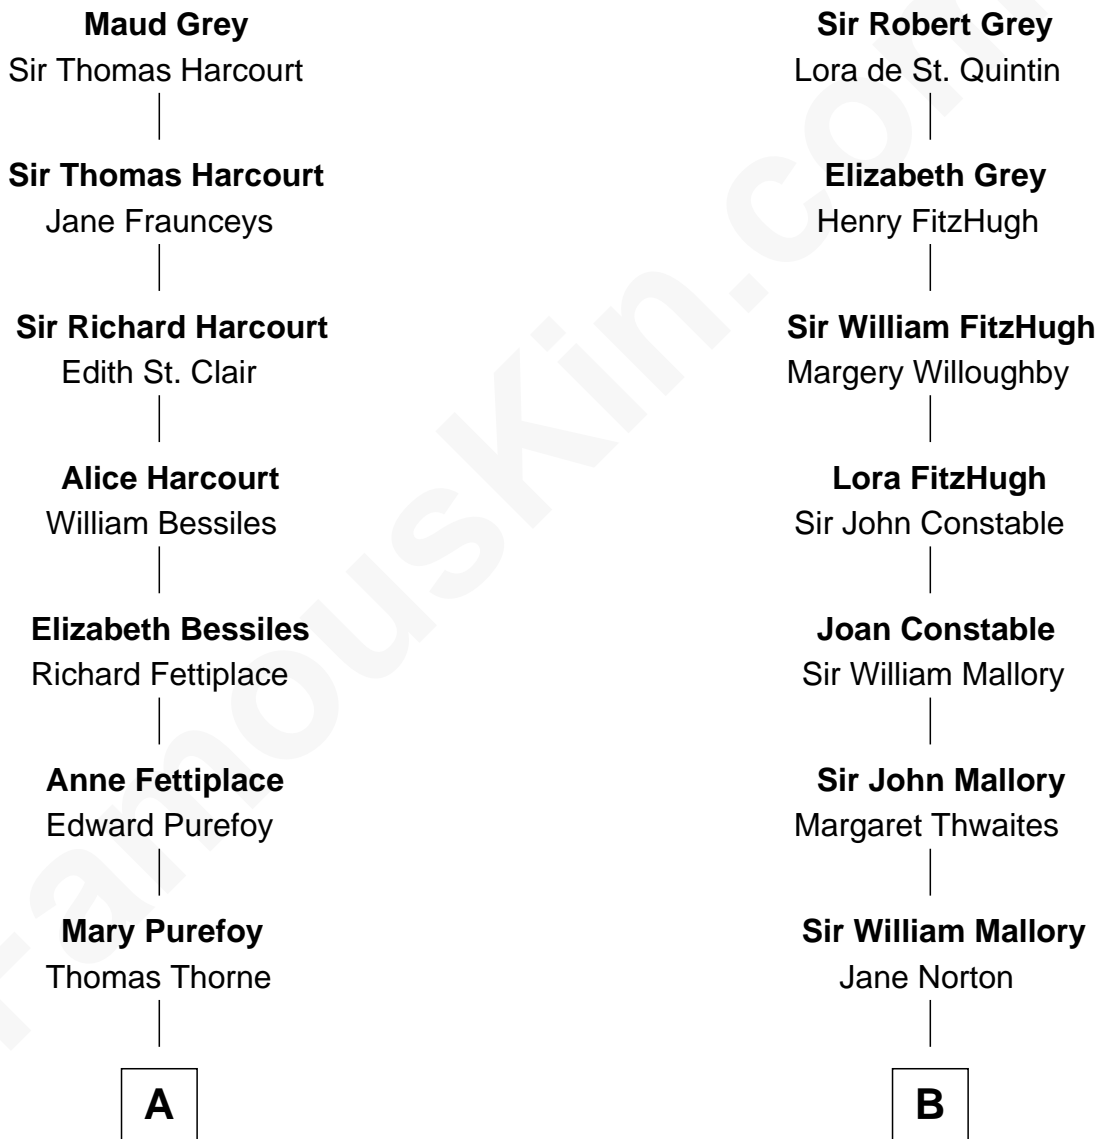

Sir John Grey

Avice Marmion