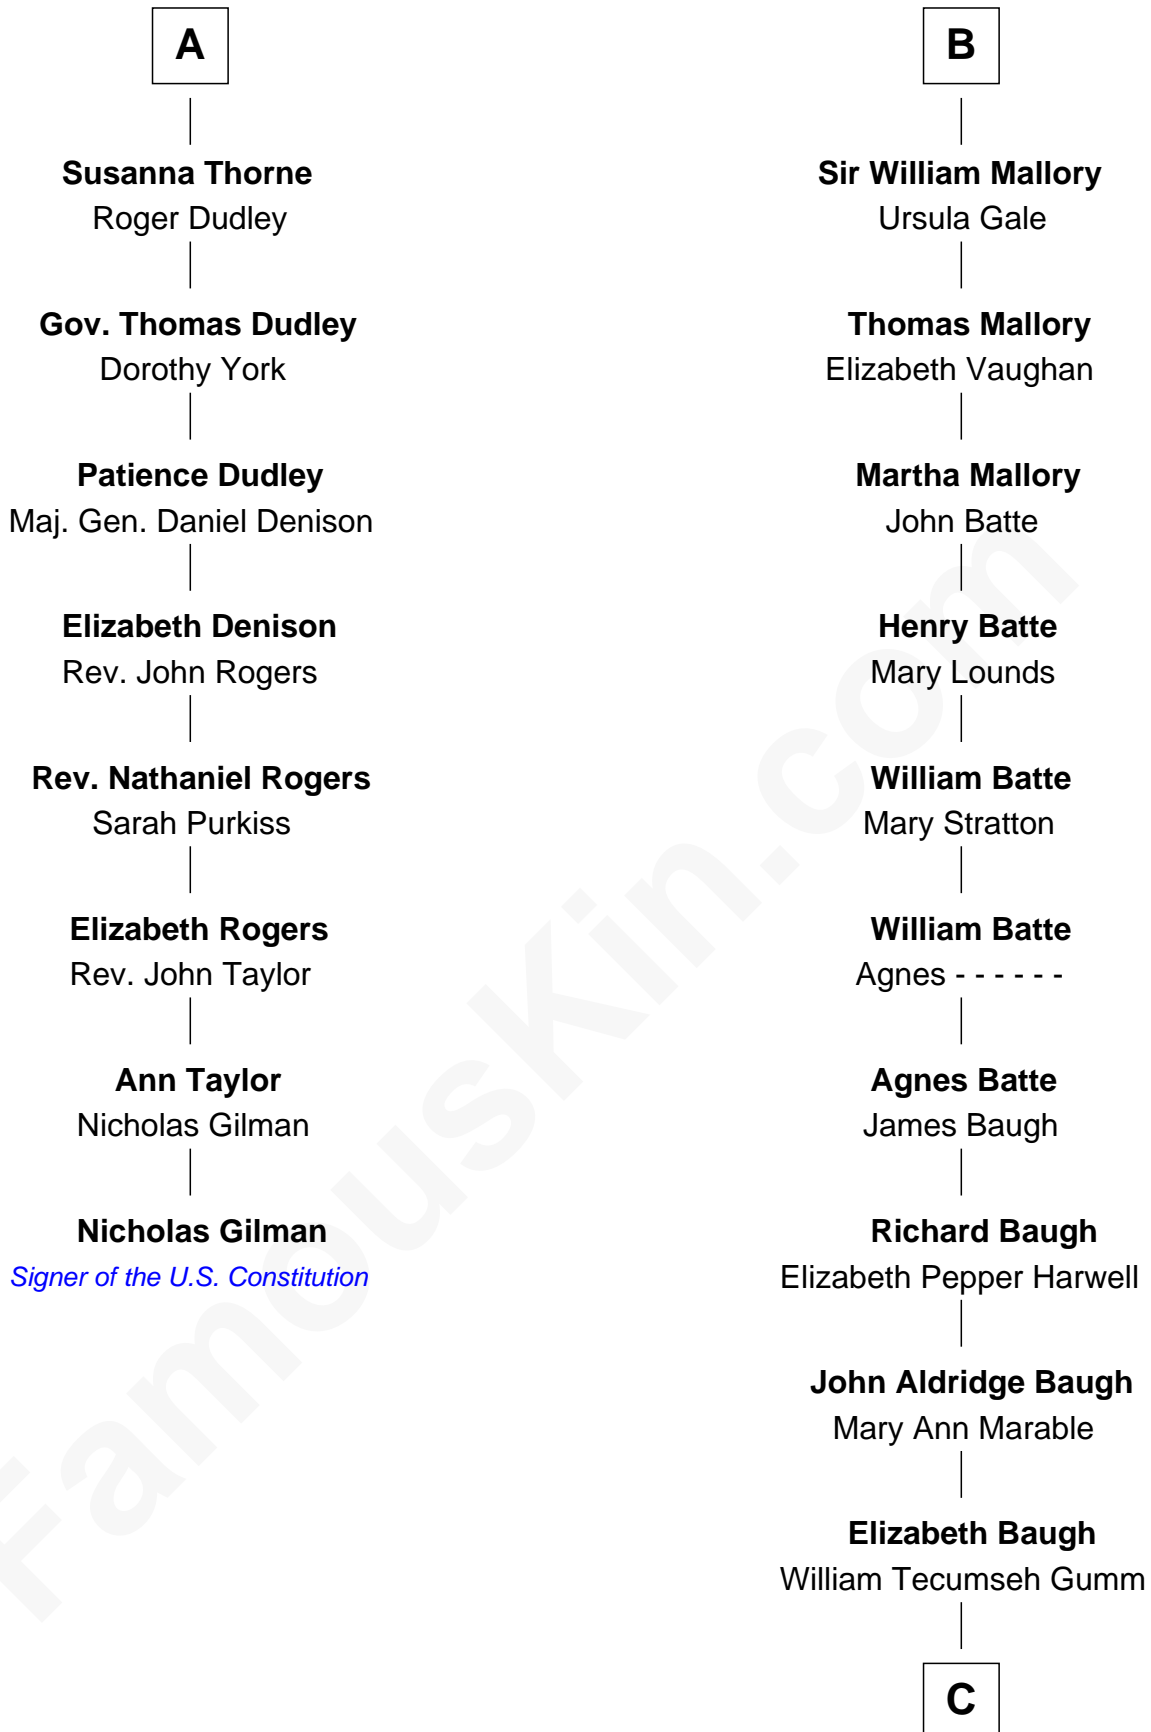

## Relationship Chart of

### Nicholas Gilman

*Signer of the U.S. Constitution*

14th cousin 4 times removed of

### Judy Garland

*Singer and Movie Actress*

**Sir John Grey**

Avice Marmion

**C**

Francis Avent Gumm

Ethel Marian Milne

**Judy Garland**