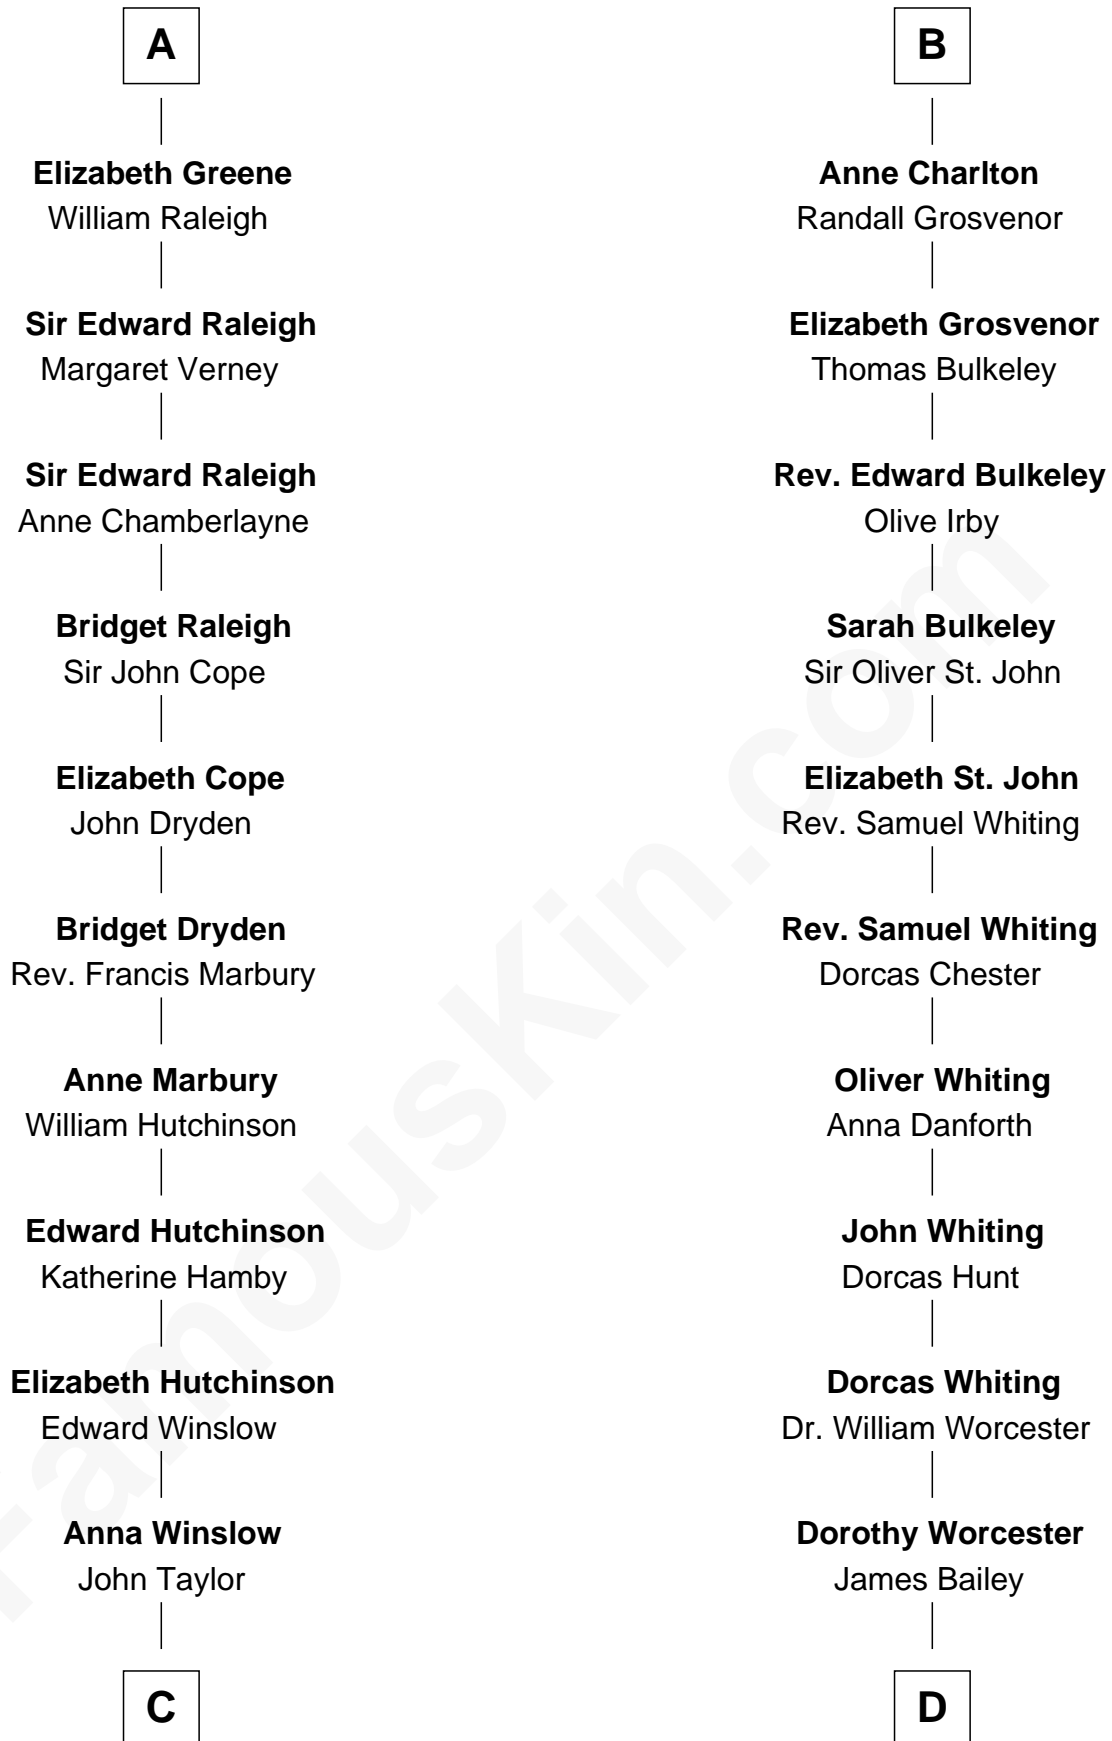

FamousKin.com

Relationship Chart of

Nicholas Gilman

Signer of the U.S. Constitution

19th cousin 2 times removed of

Bette Davis

Movie Actress

C

Rev. John Taylor
Elizabeth Rogers

Ann Taylor
Nicholas Gilman

Nicholas Gilman
Signer of the U.S. Constitution

D

Benjamin W. Bailey
Latta Hopkins

Harriet Jane Bailey
Charles Otis Thompson

Harriet Eugenia Thompson
William Aaron Favor