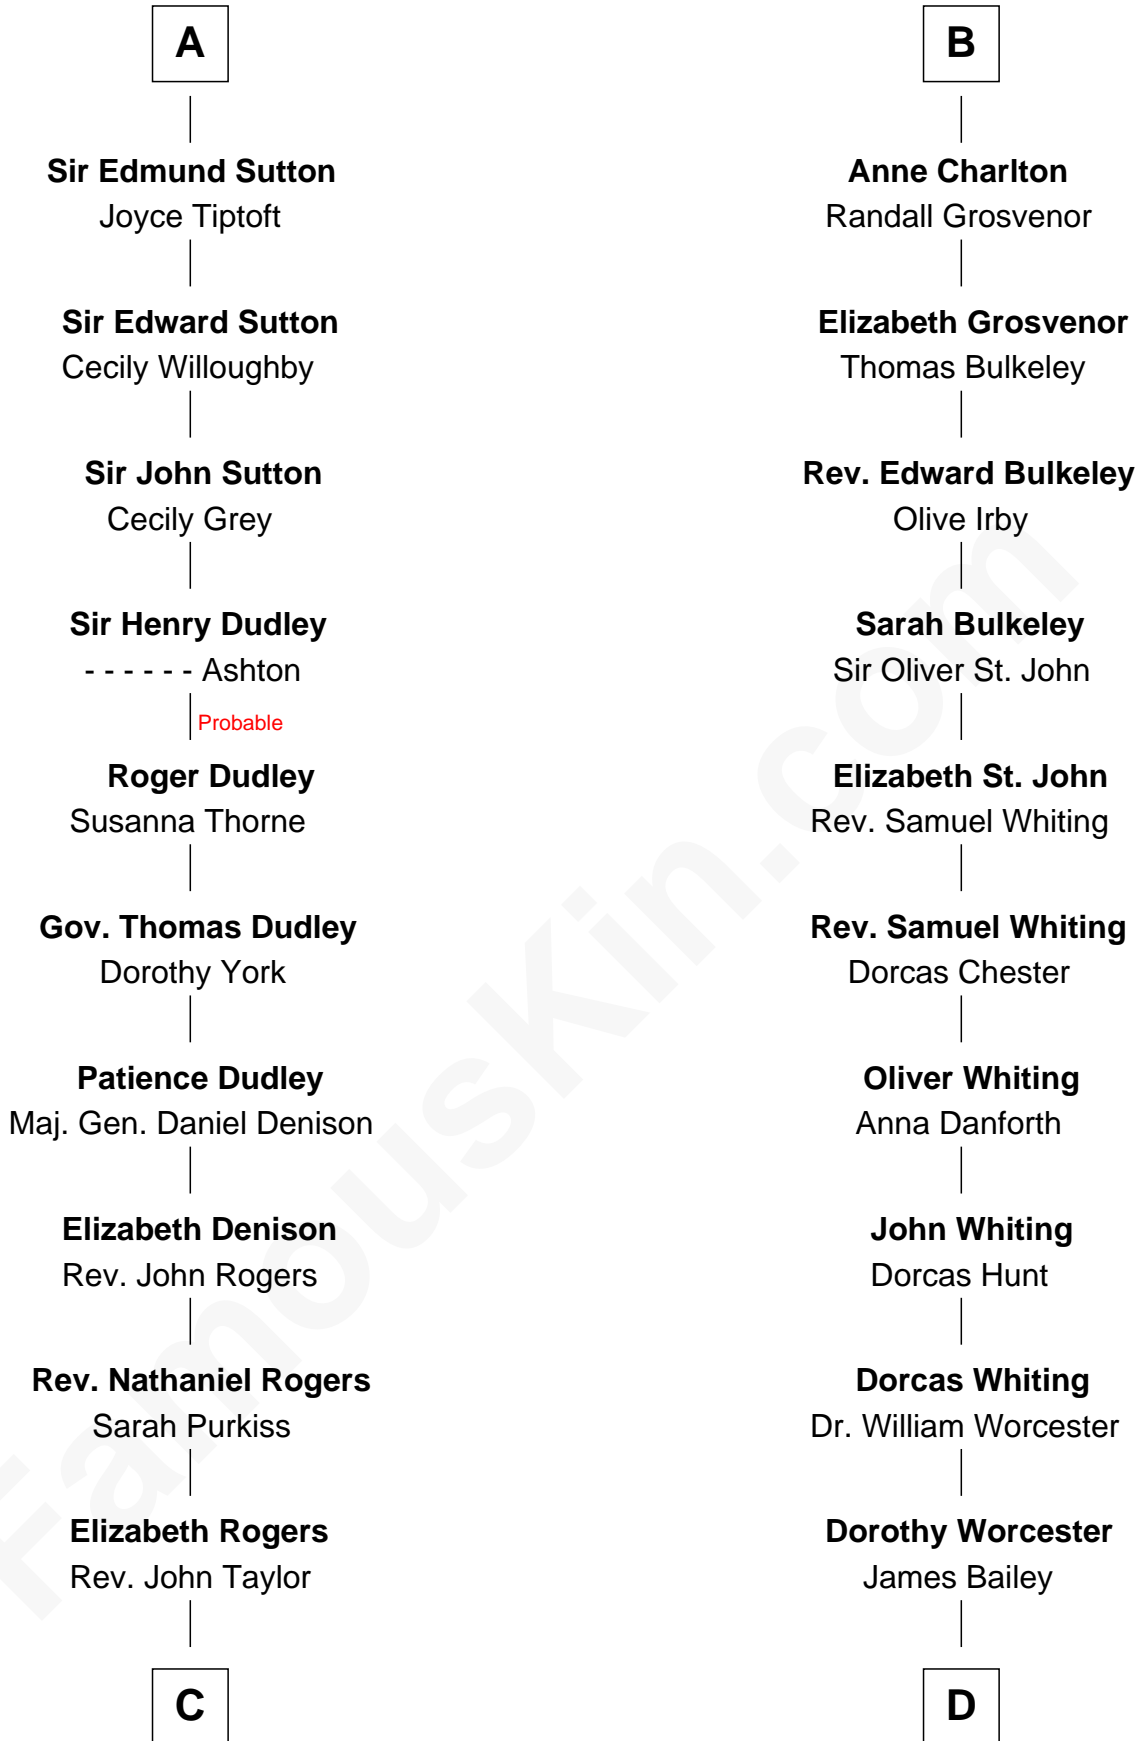

## Relationship Chart of

### Nicholas Gilman

*Signer of the U.S. Constitution*

18th cousin 3 times removed of

**Bette Davis**

*Movie Actress*

**C**

**Ann Taylor**  
Nicholas Gilman

**Nicholas Gilman**  
*Signer of the U.S. Constitution*

**D**

**Benjamin W. Bailey**  
Latta Hopkins

**Harriet Jane Bailey**  
Charles Otis Thompson

**Harriet Eugenia Thompson**  
William Aaron Favor

**Ruth Augusta Favor**  
Harlow Morrell Davis

**Bette Davis**  
*Movie Actress*