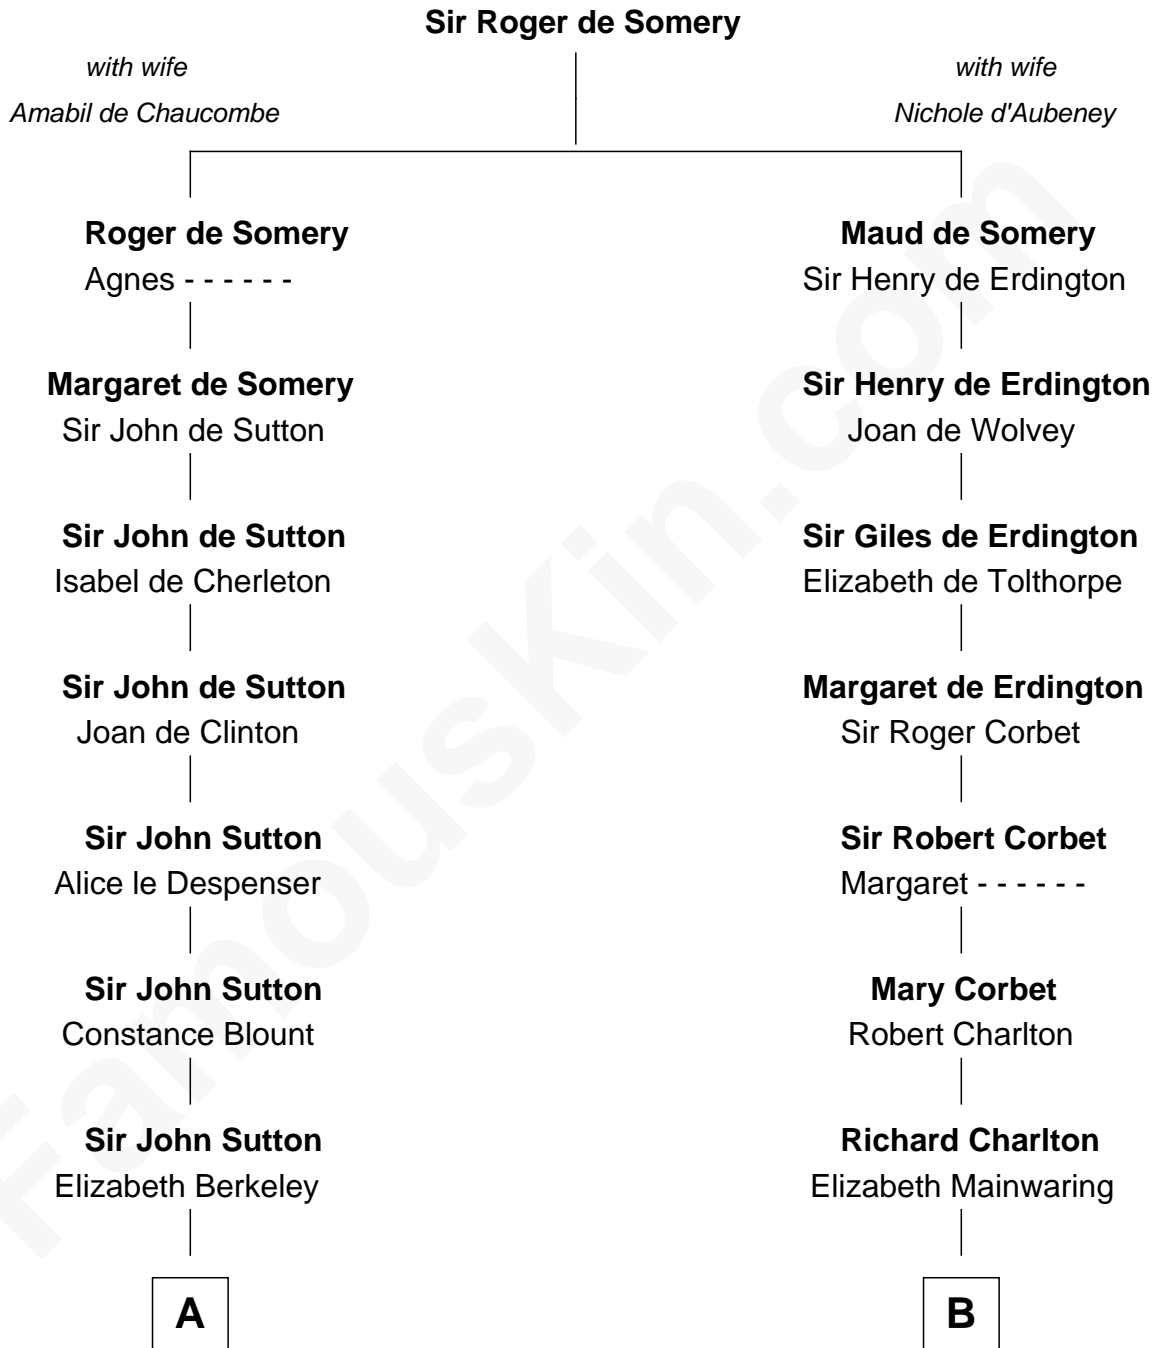

## Relationship Chart of

### Nicholas Gilman

*Signer of the U.S. Constitution*

18th cousin 3 times removed of

**Bette Davis**

*Movie Actress*

**C**

**Ann Taylor**  
Nicholas Gilman

**Nicholas Gilman**  
*Signer of the U.S. Constitution*

**D**

**Benjamin W. Bailey**  
Latta Hopkins

**Harriet Jane Bailey**  
Charles Otis Thompson

**Harriet Eugenia Thompson**  
William Aaron Favor

**Ruth Augusta Favor**  
Harlow Morrell Davis

**Bette Davis**  
*Movie Actress*