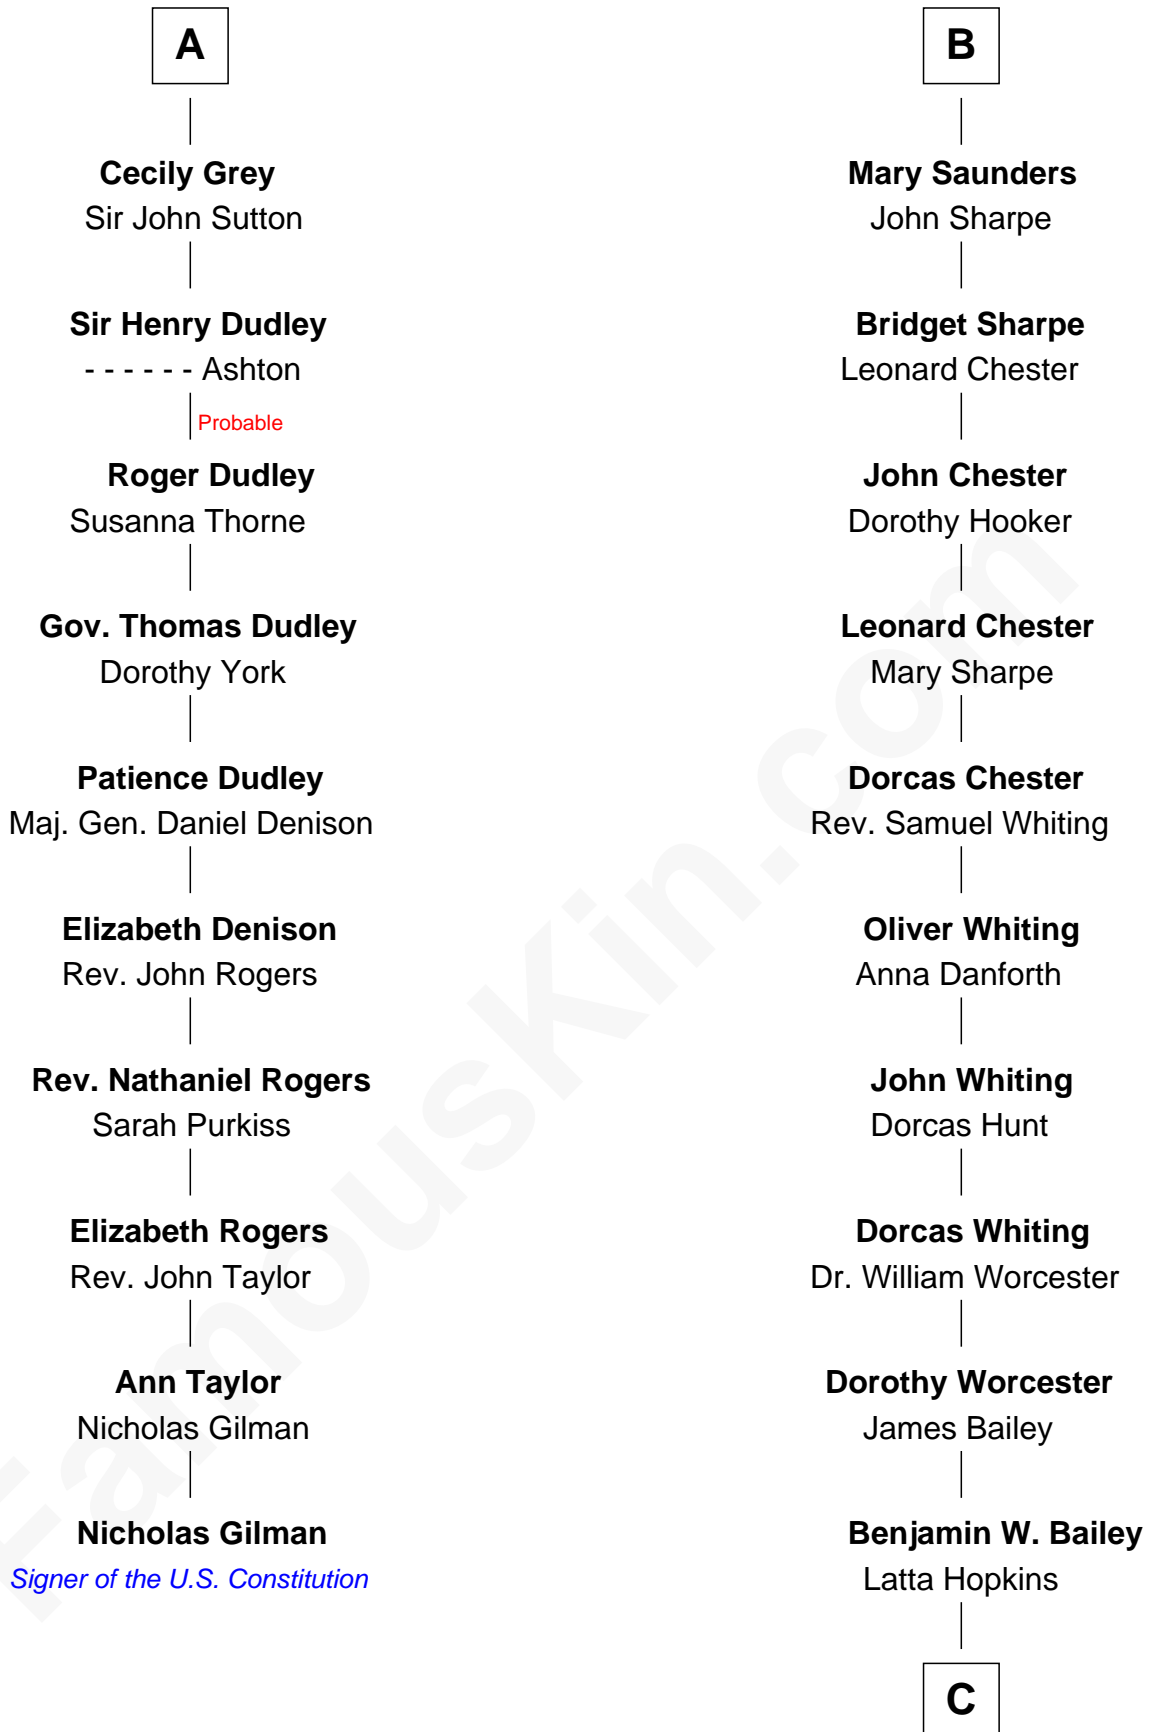

FamousKin.com

Relationship Chart of

Nicholas Gilman

Signer of the U.S. Constitution

16th cousin 4 times removed of

Bette Davis

Movie Actress

Sir William de Boteler

Alice de Boteler

Sir Nicholas Longford

Alice Longford

William FitzHerbert

Henry FitzHerbert

----- Downes

Nicholas FitzHerbert

Alice Booth

Joan FitzHerbert

John Cotton

Margaret Cotton

Richard Belgrave

Dorothy Belgrave

William Saunders

B

C

Harriet Jane Bailey

Charles Otis Thompson

Harriet Eugenia Thompson

William Aaron Favor

Ruth Augusta Favor

Harlow Morrell Davis

Bette Davis

Movie Actress