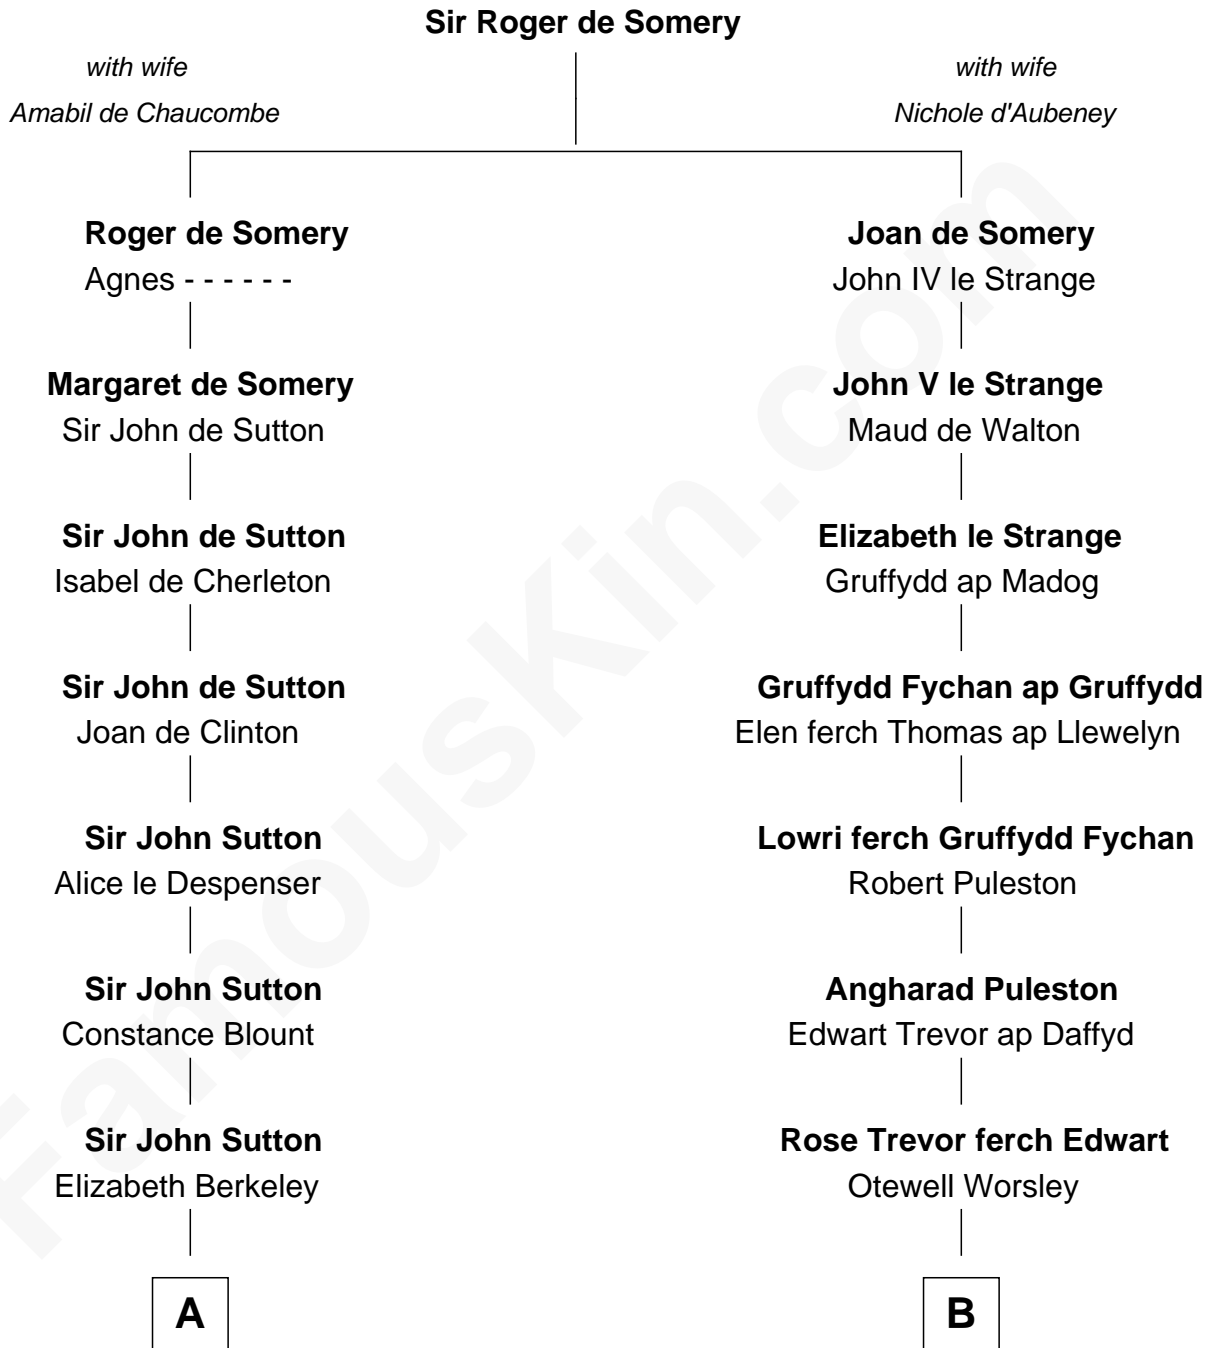

FamousKin.com Relationship Chart of

Nicholas Gilman

Signer of the U.S. Constitution

18th cousin of

Eliphalet Remington

Founder of Remington Arms Company

C

Ann Taylor
Nicholas Gilman