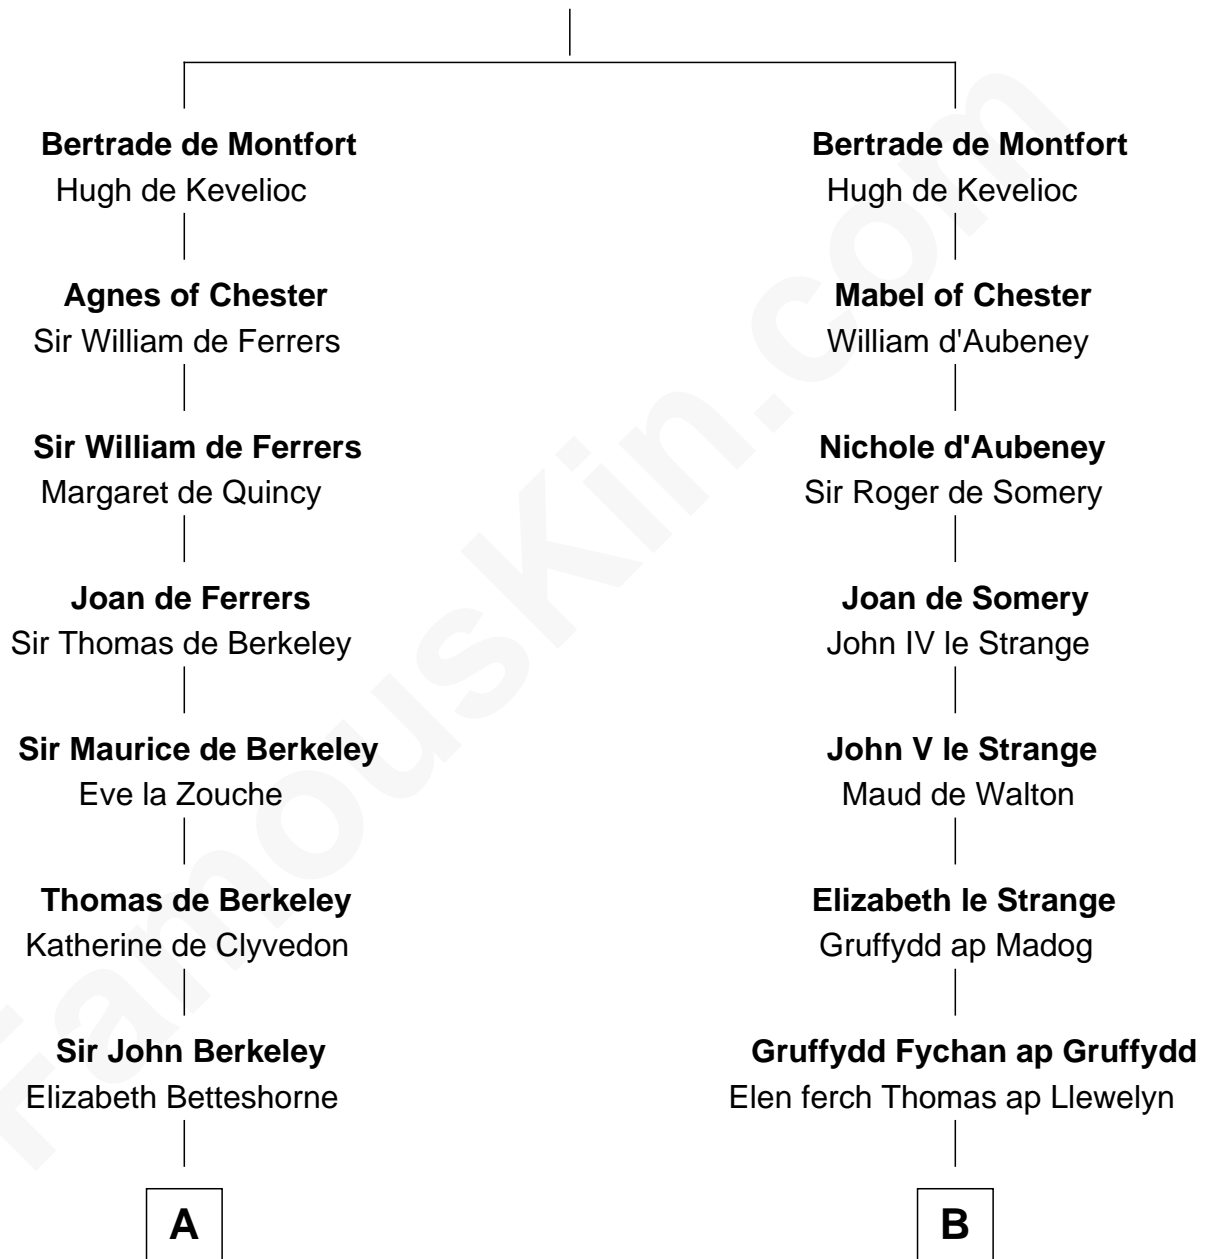

FamousKin.com

Relationship Chart of

Nicholas Gilman

Signer of the U.S. Constitution

19th cousin 2 times removed of

Eliphalet Remington

Founder of Remington Arms Company

Simon III de Montfort

Maud - - - - -

C

Elizabeth Rogers

Rev. John Taylor

Ann Taylor

Nicholas Gilman

Nicholas Gilman

Signer of the U.S. Constitution

D

Sarah Wolcott

Robert Welles

Sarah Welles

Jonathan Robbins

Sarah Robbins

Elisha Kilbourn

Elizabeth Kilbourn