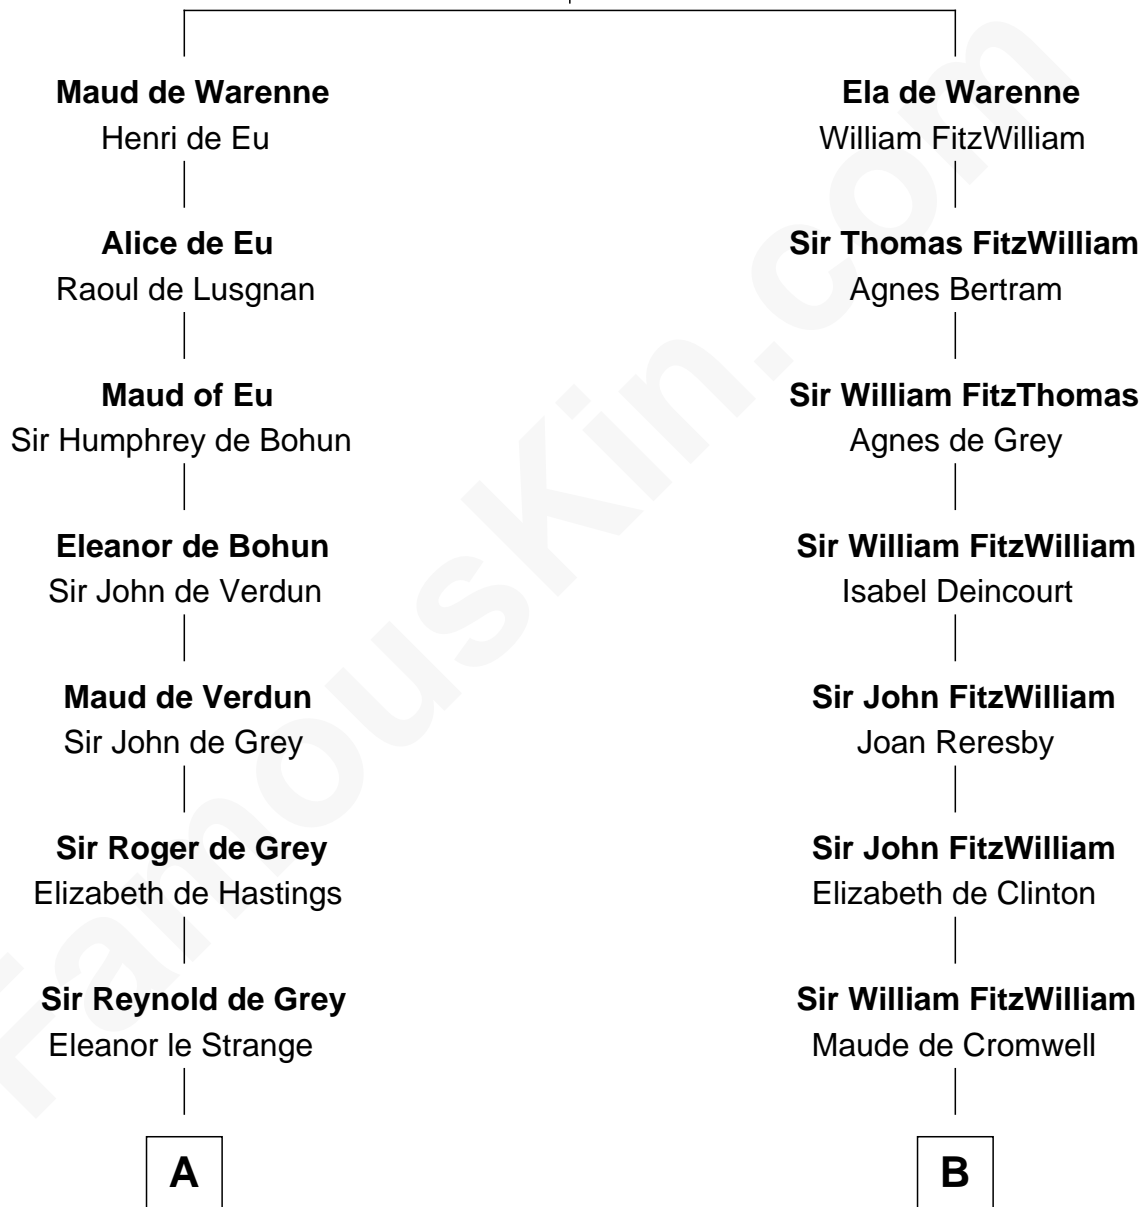

FamousKin.com Relationship Chart of

Nicholas Gilman

Signer of the U.S. Constitution

17th cousin 4 times removed of

William Wentworth

(c1616 - 1696/7) Great Migration Immigrant 1638

Hamelin de Warenne

Isabel de Warenne

C

Elizabeth Denison

Rev. John Rogers

Rev. Nathaniel Rogers

Sarah Purkiss

Elizabeth Rogers

Rev. John Taylor

Ann Taylor