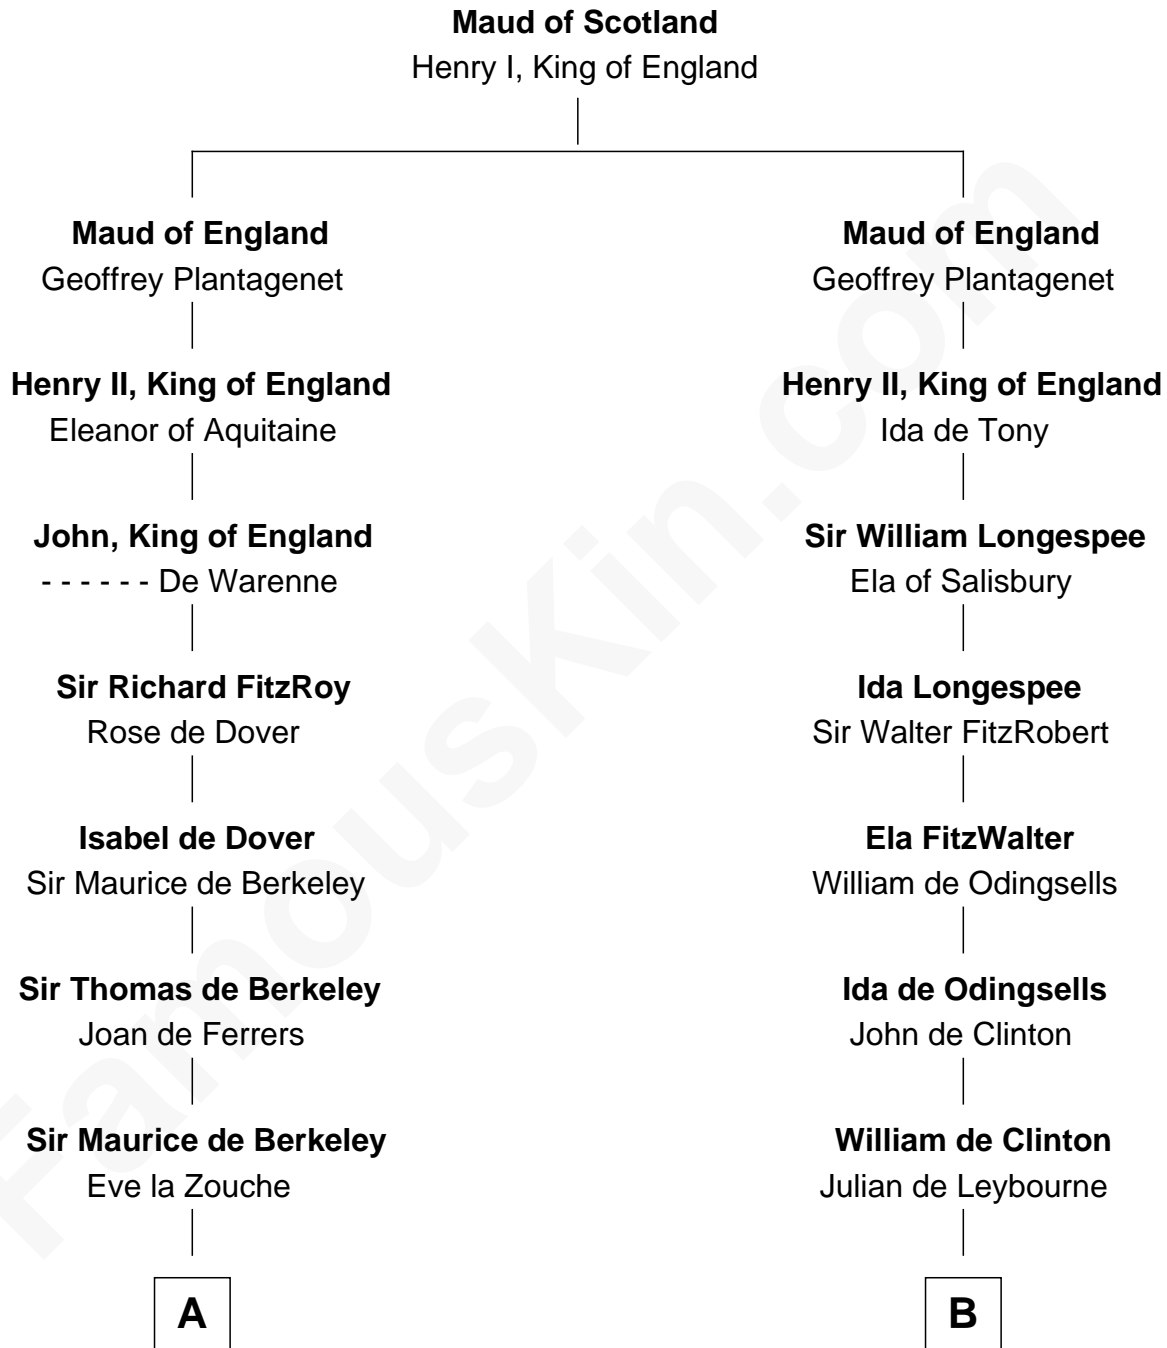

FamousKin.com

Relationship Chart of

Nicholas Gilman

Signer of the U.S. Constitution

19th cousin 2 times removed of

William Wentworth

(c1616 - 1696/7) Great Migration Immigrant 1638

C

Elizabeth Denison

Rev. John Rogers

Rev. Nathaniel Rogers

Sarah Purkiss

Elizabeth Rogers

Rev. John Taylor

Ann Taylor

Nicholas Gilman

Great Migration Immigrant 1638