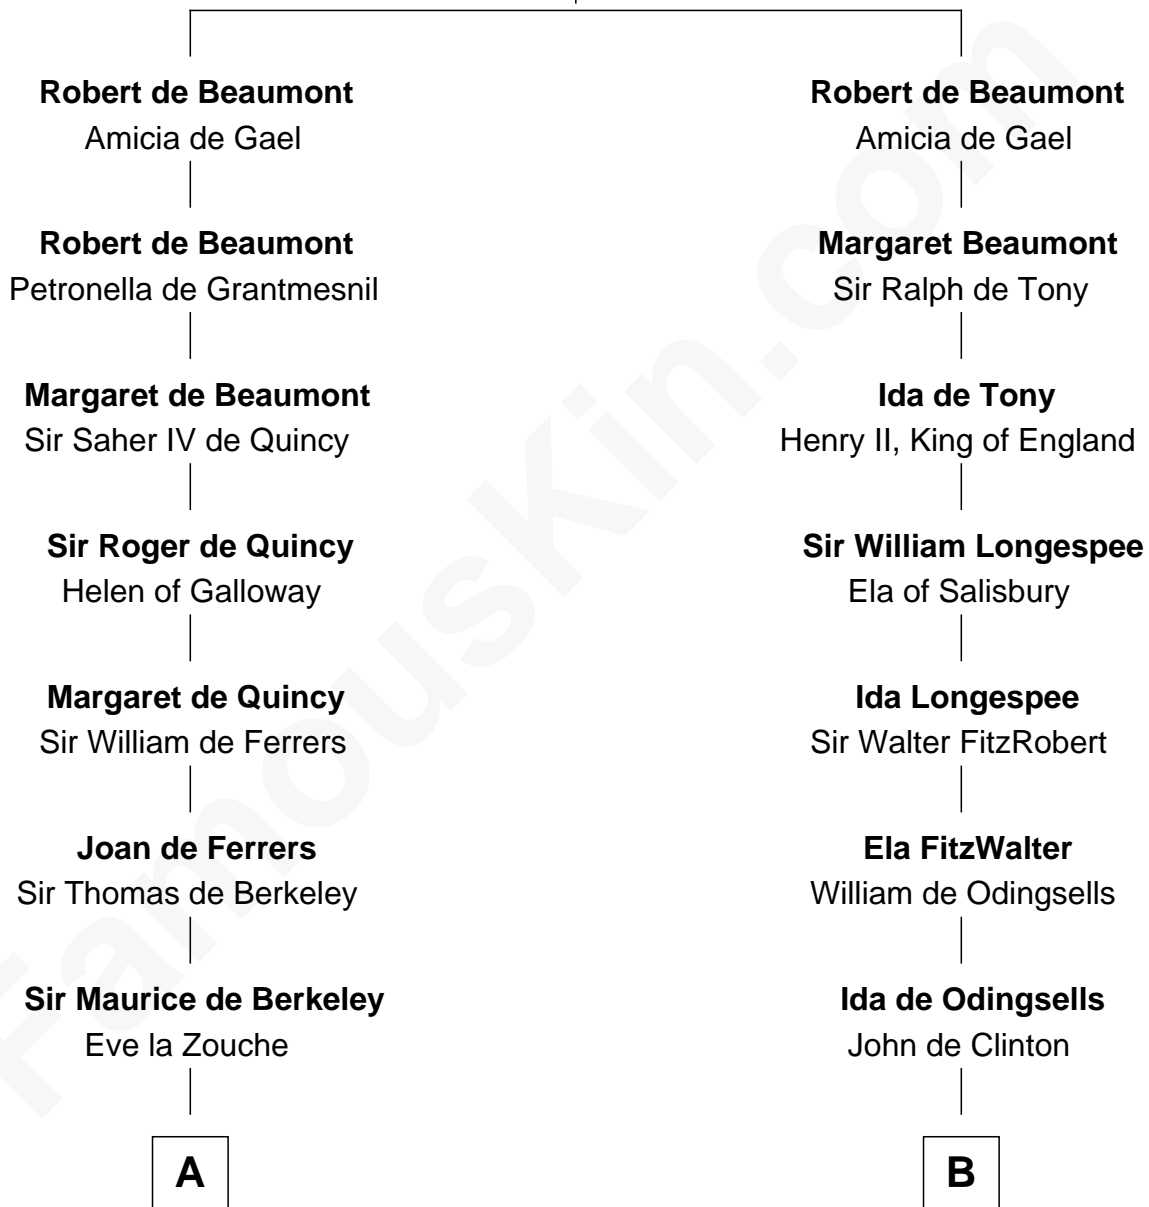

Sir Robert de Beaumont

Isabel de Vermandois