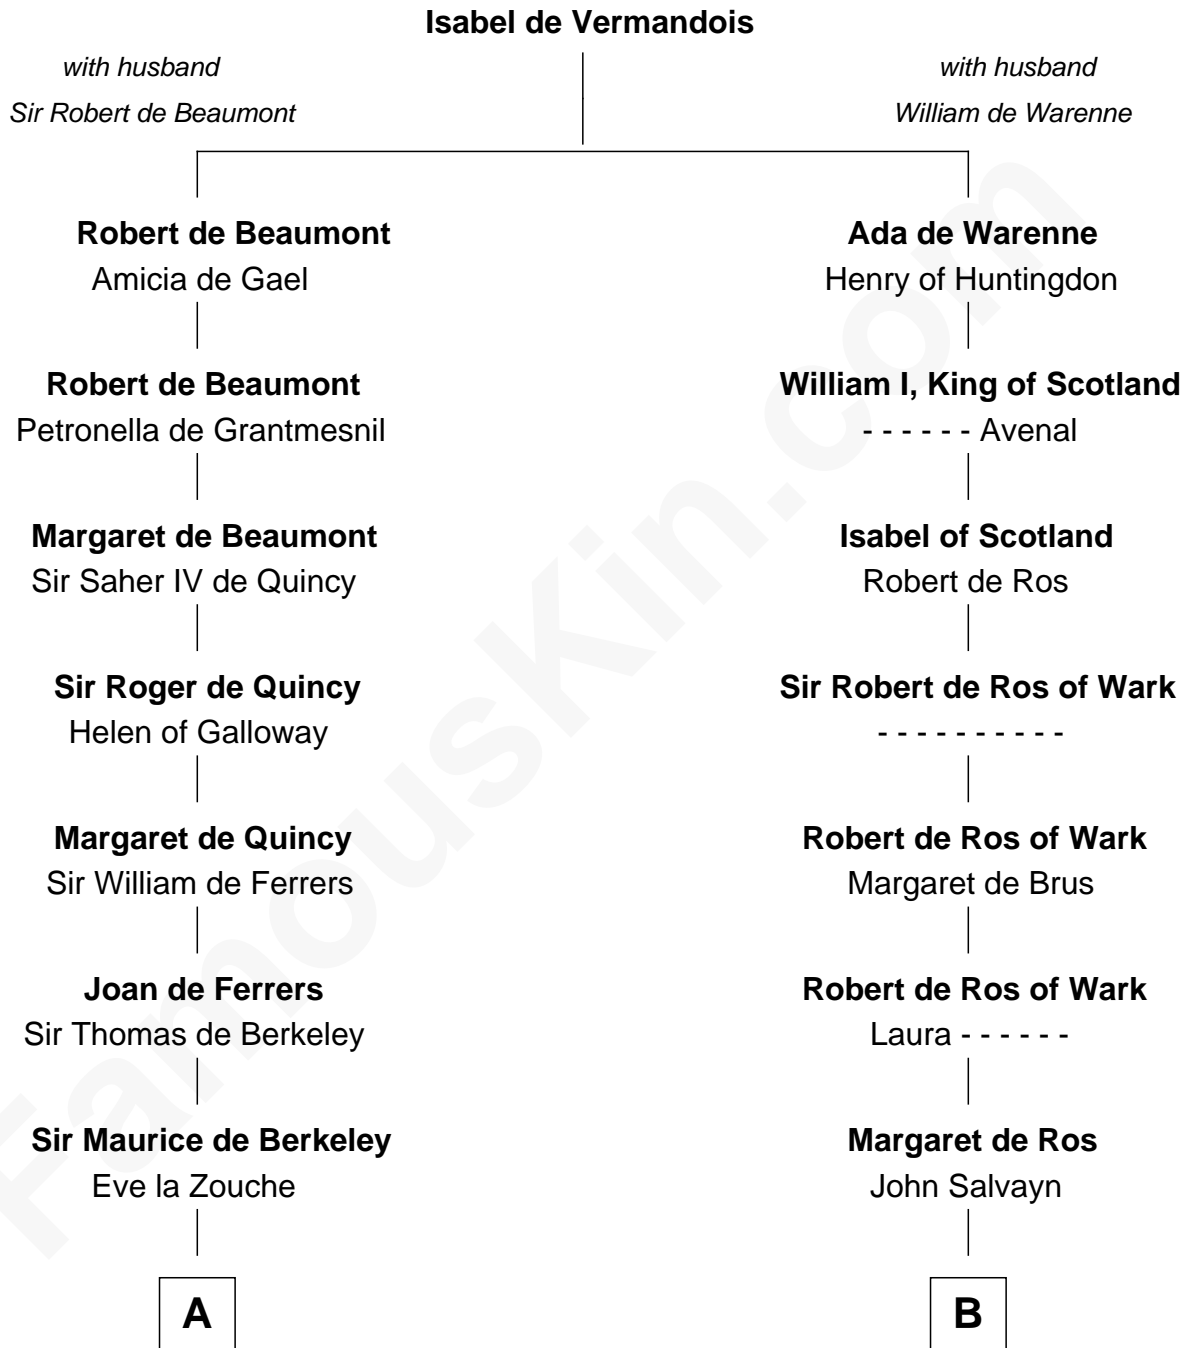

## Relationship Chart of

### Nicholas Gilman

*Signer of the U.S. Constitution*

17th cousin 4 times removed of

### William Wentworth

*(c1616 - 1696/7) Great Migration Immigrant 1638*

**C**

**Elizabeth Denison**

Rev. John Rogers

**Rev. Nathaniel Rogers**

Sarah Purkiss

**Elizabeth Rogers**