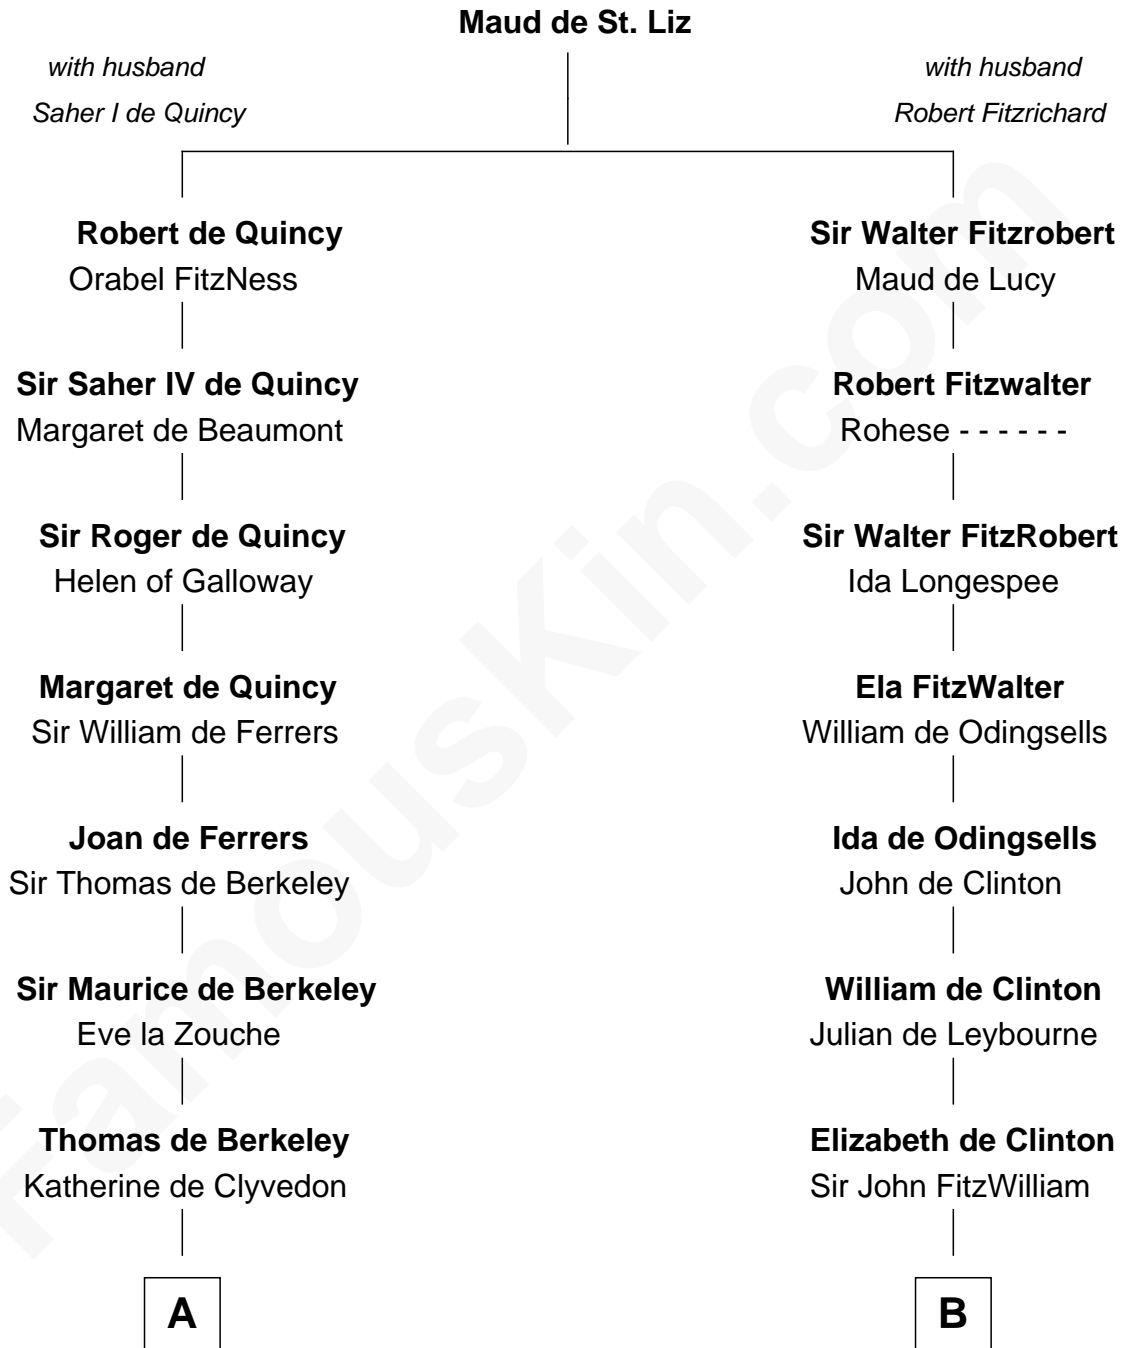

FamousKin.com

Relationship Chart of

Nicholas Gilman

Signer of the U.S. Constitution

18th cousin 2 times removed of

William Wentworth

(c1616 - 1696/7) Great Migration Immigrant 1638

C

Rev. Nathaniel Rogers

Sarah Purkiss

Elizabeth Rogers

Rev. John Taylor

Ann Taylor

Nicholas Gilman

Nicholas Gilman

Signer of the U.S. Constitution

D

William Wentworth

Susanna Carter

William Wentworth

Great Migration Immigrant 1638

FamousKin.com