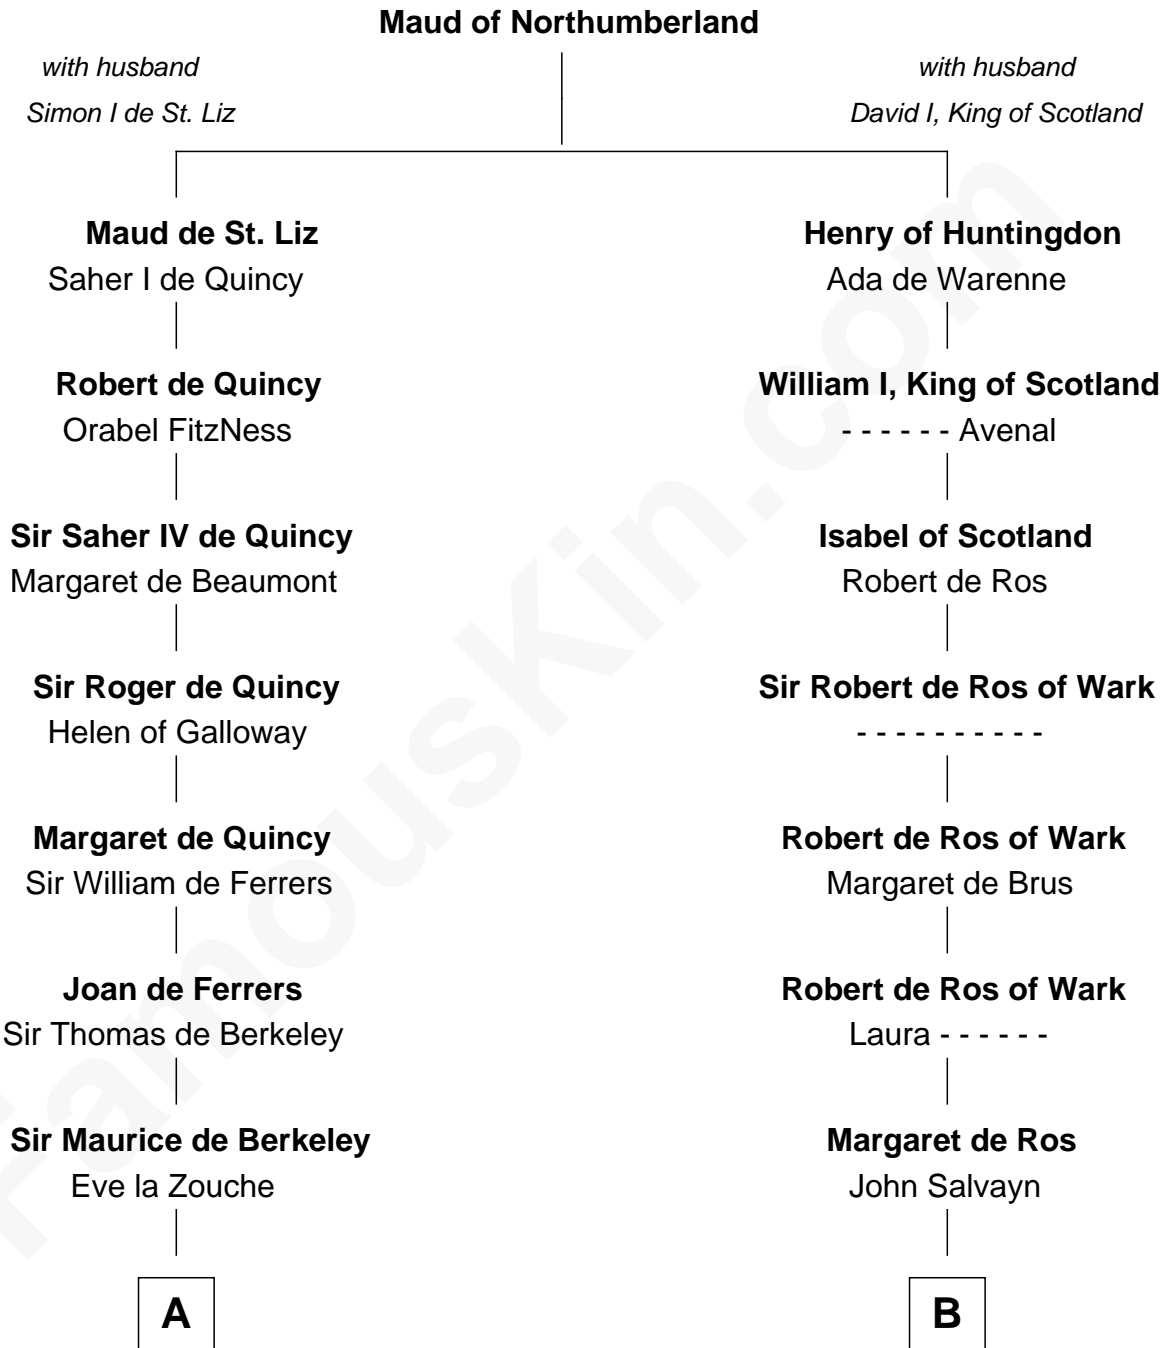

## Relationship Chart of

### Nicholas Gilman

*Signer of the U.S. Constitution*

17th cousin 4 times removed of

**William Wentworth**

*(c1616 - 1696/7) Great Migration Immigrant 1638*

**C**

**Elizabeth Denison**

Rev. John Rogers