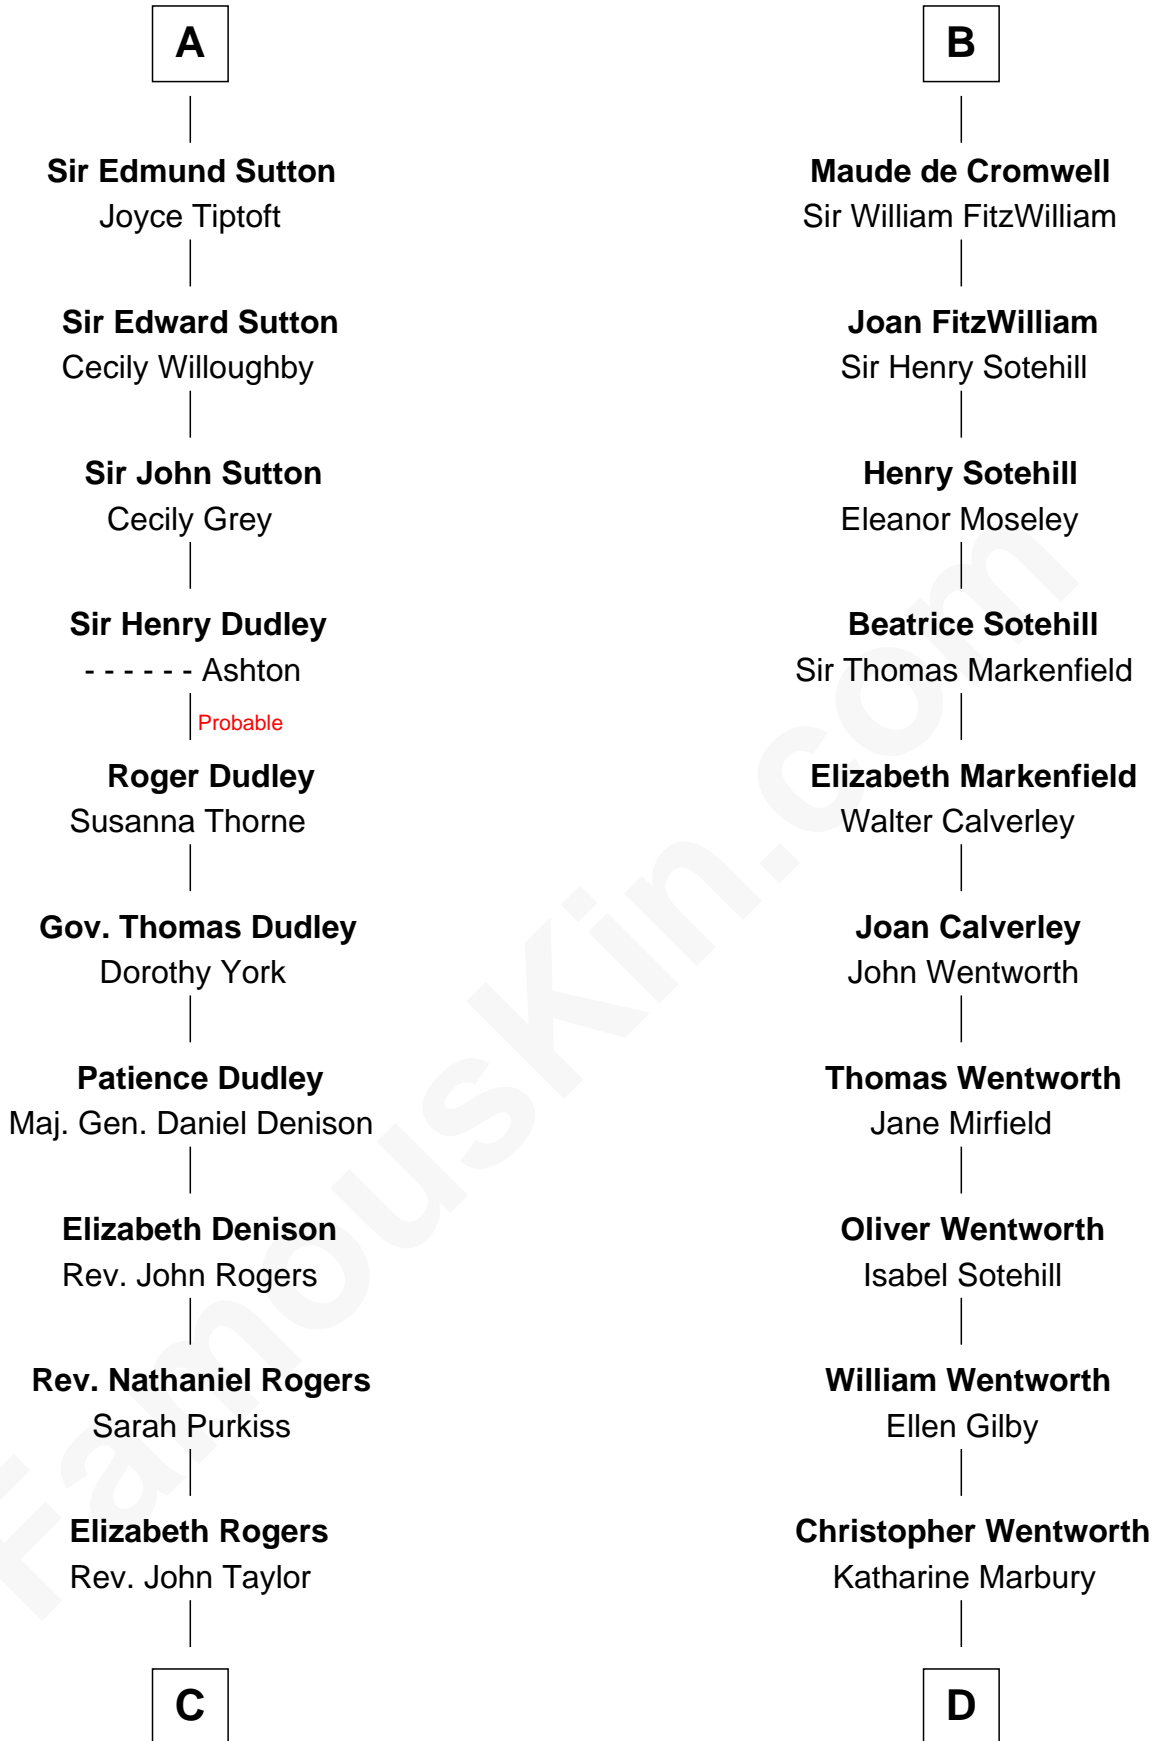

# FamousKin.com Relationship Chart of

**Nicholas Gilman**

*Signer of the U.S. Constitution*

18th cousin of

**William Wentworth**

*(c1616 - 1696/7) Great Migration Immigrant 1638*

**Hugh de Kevelioc**  
Bertrade de Montfort

**C**

**Ann Taylor**  
Nicholas Gilman

**Nicholas Gilman**  
*Signer of the U.S. Constitution*

**D**

**William Wentworth**  
Susanna Carter

**William Wentworth**  
*Great Migration Immigrant 1638*

FamousKin.com