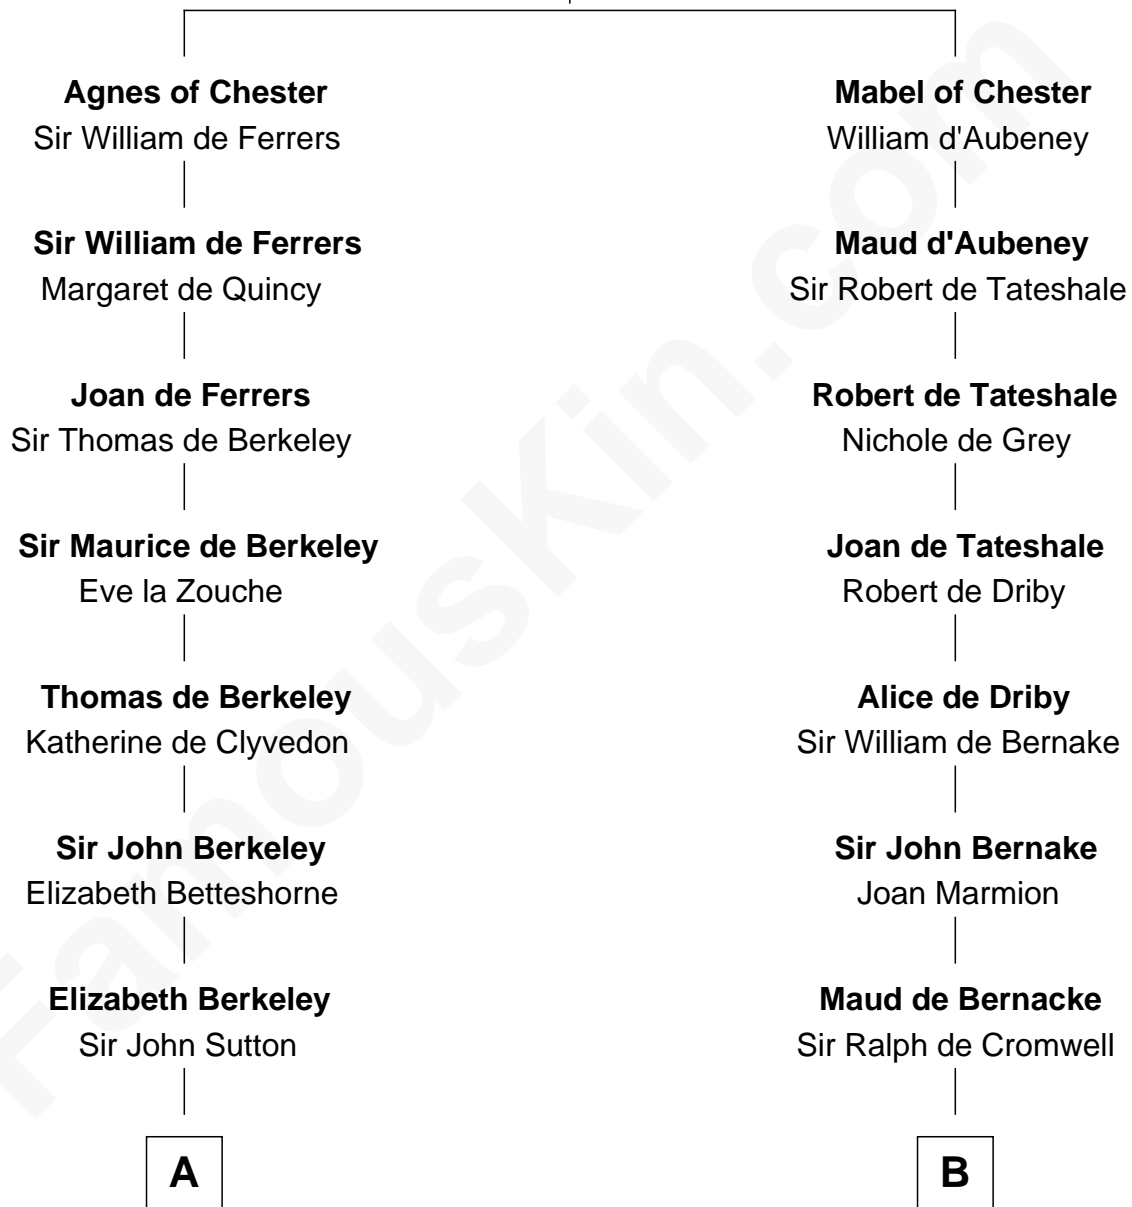

# FamousKin.com Relationship Chart of

**Nicholas Gilman**

*Signer of the U.S. Constitution*

18th cousin of

**William Wentworth**

*(c1616 - 1696/7) Great Migration Immigrant 1638*

**Hugh de Kevelioc**  
Bertrade de Montfort

**C**

**Ann Taylor**  
Nicholas Gilman

**Nicholas Gilman**  
*Signer of the U.S. Constitution*

**D**

**William Wentworth**  
Susanna Carter

**William Wentworth**  
*Great Migration Immigrant 1638*

FamousKin.com