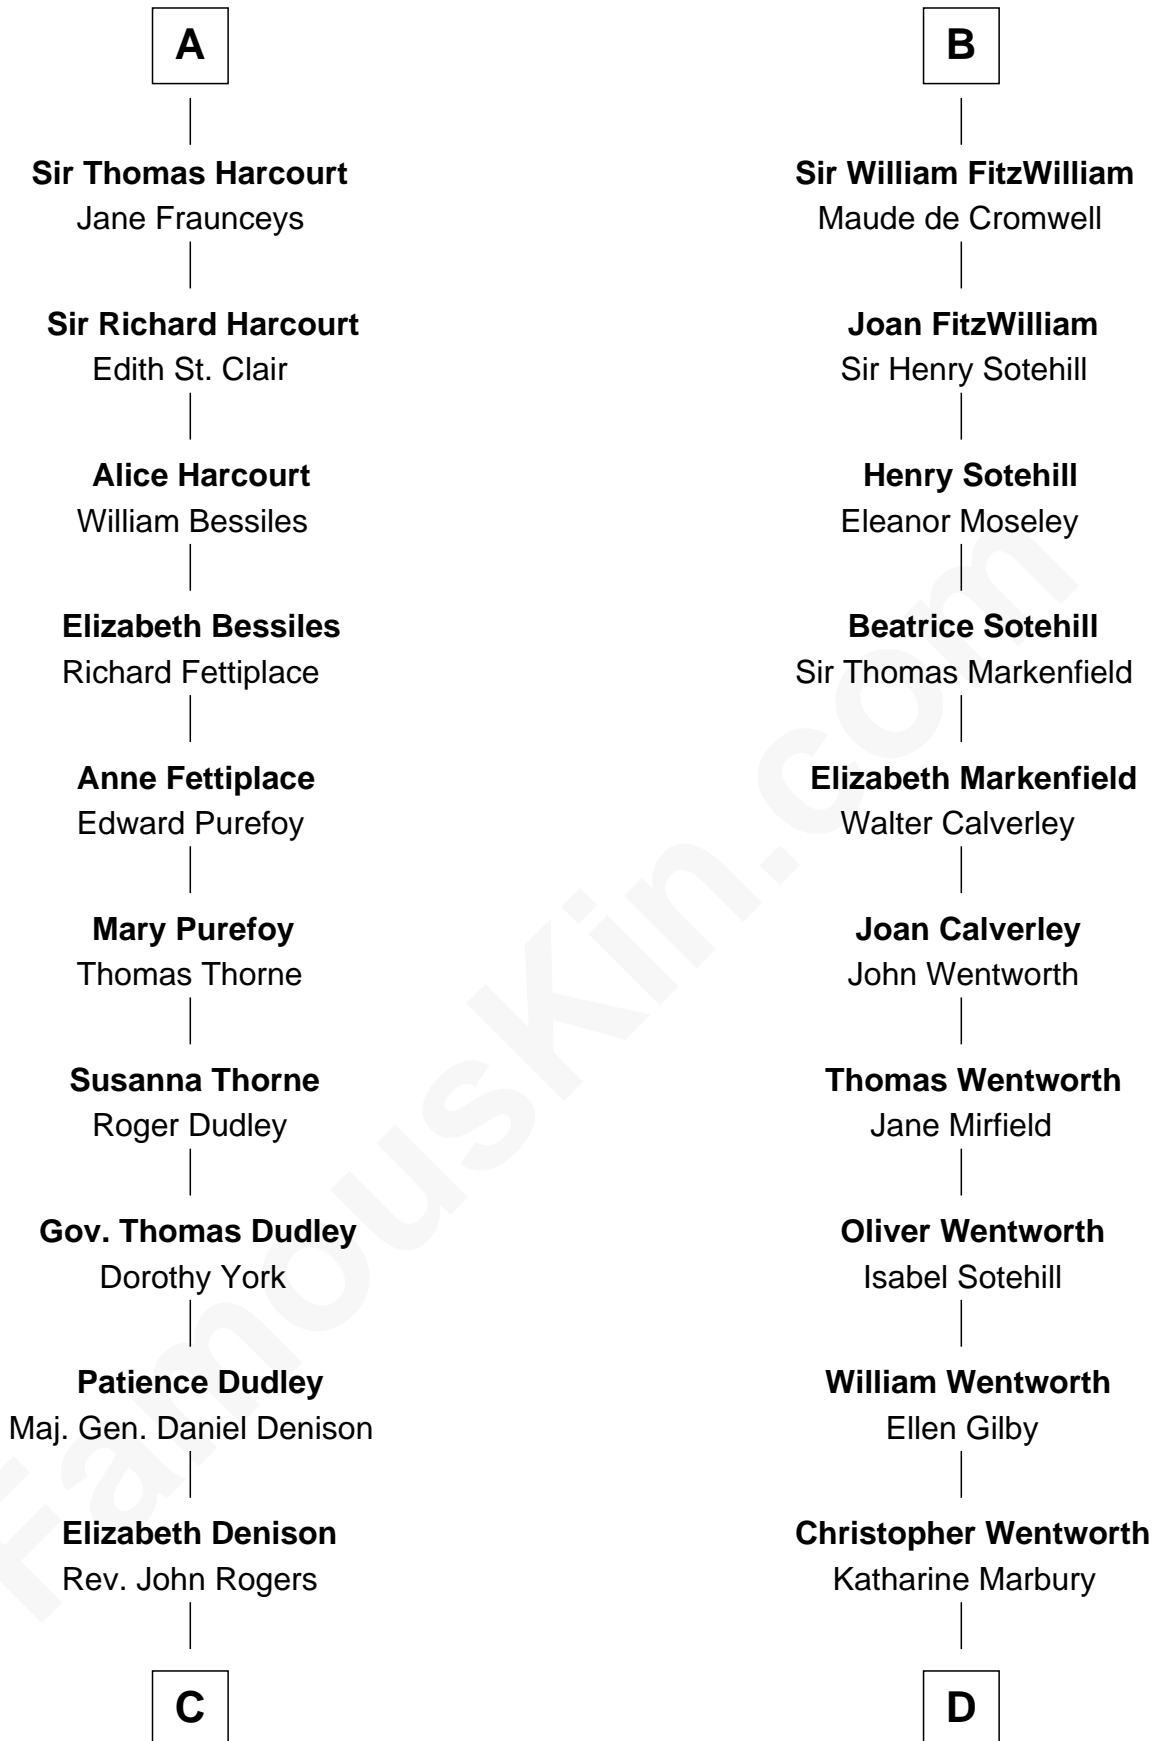

## Relationship Chart of

### Nicholas Gilman

Signer of the U.S. Constitution

18th cousin 2 times removed of

**William Wentworth**

(c1616 - 1696/7) Great Migration Immigrant 1638

Richard de Lucy

**C**

**Rev. Nathaniel Rogers**

Sarah Purkiss

**Elizabeth Rogers**

Rev. John Taylor

**Ann Taylor**

Nicholas Gilman

**Nicholas Gilman**

*Signer of the U.S. Constitution*

**D**

**William Wentworth**

Susanna Carter

**William Wentworth**

*Great Migration Immigrant 1638*

FamousKin.com