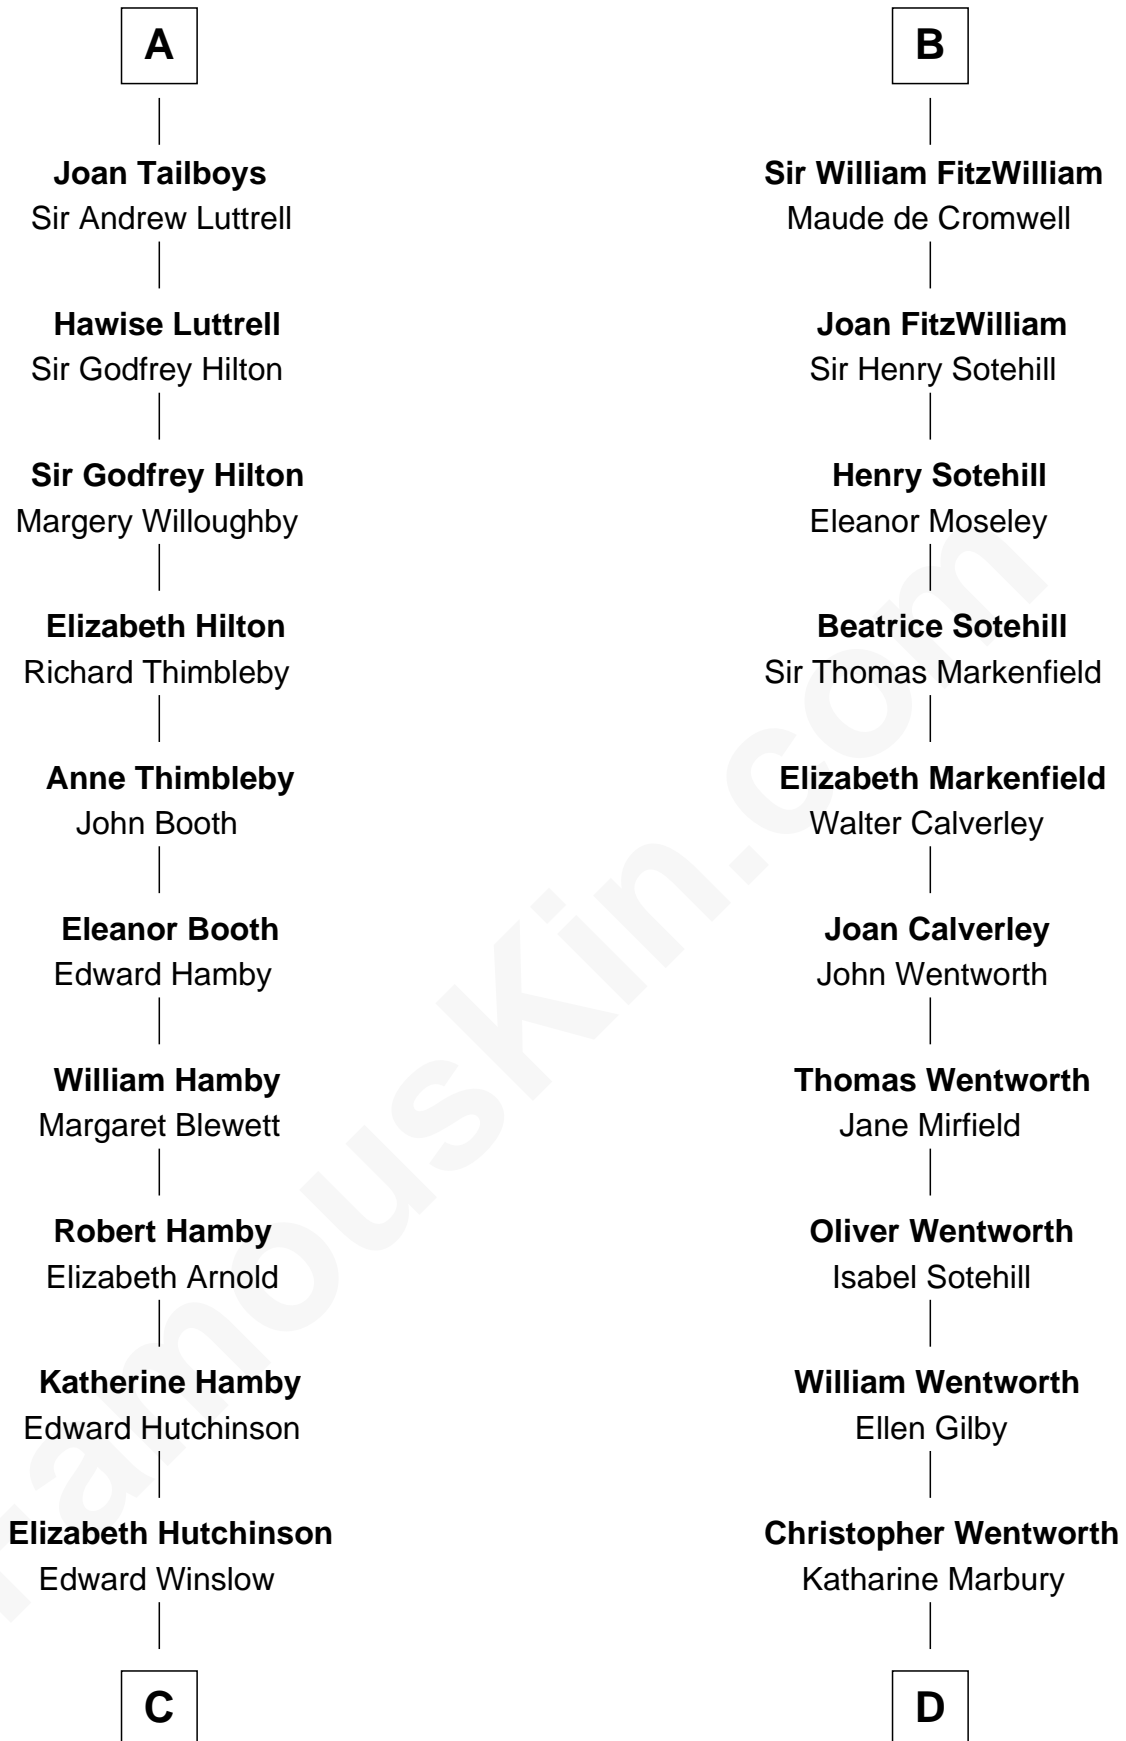

FamousKin.com

Relationship Chart of

Nicholas Gilman

Signer of the U.S. Constitution

18th cousin 2 times removed of

William Wentworth

(c1616 - 1696/7) Great Migration Immigrant 1638

Sir Ralph de Tony
Margaret Beaumont

C

Anna Winslow

John Taylor

Rev. John Taylor

Elizabeth Rogers

Ann Taylor

Nicholas Gilman

Nicholas Gilman

Signer of the U.S. Constitution

D

William Wentworth

Susanna Carter

William Wentworth

Great Migration Immigrant 1638

FamousKin.com