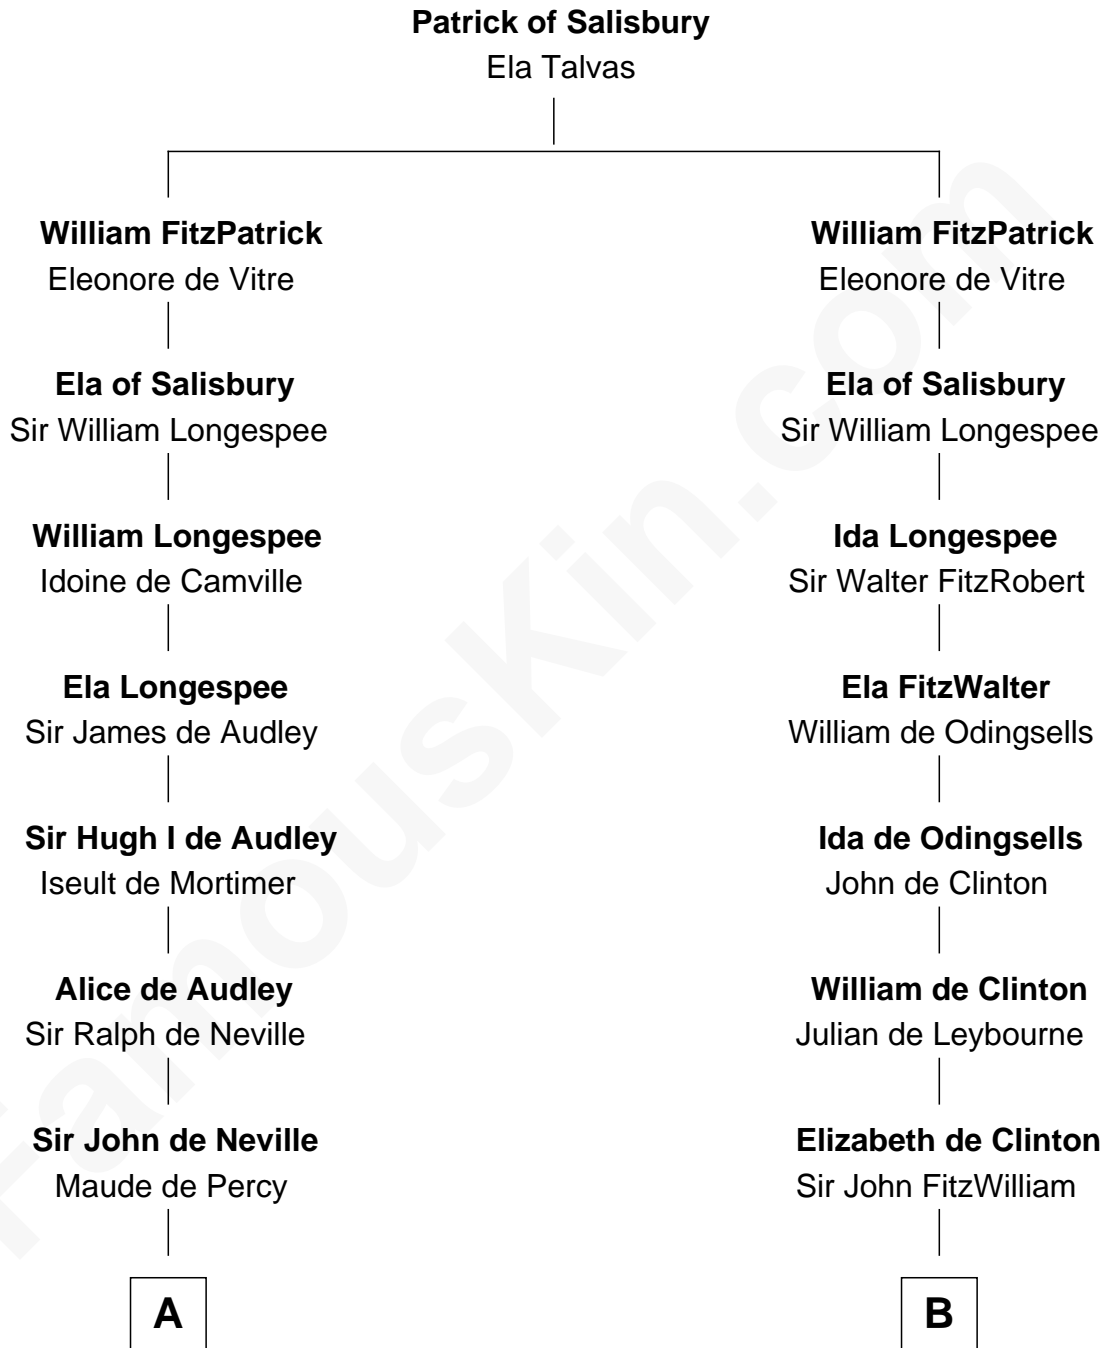

## Relationship Chart of

### Nicholas Gilman

*Signer of the U.S. Constitution*

18th cousin 2 times removed of

**William Wentworth**

*(c1616 - 1696/7) Great Migration Immigrant 1638*

**C**

**Rev. Nathaniel Rogers**

Sarah Purkiss

Susanna Carter

**William Wentworth**

*Great Migration Immigrant 1638*

FamousKin.com