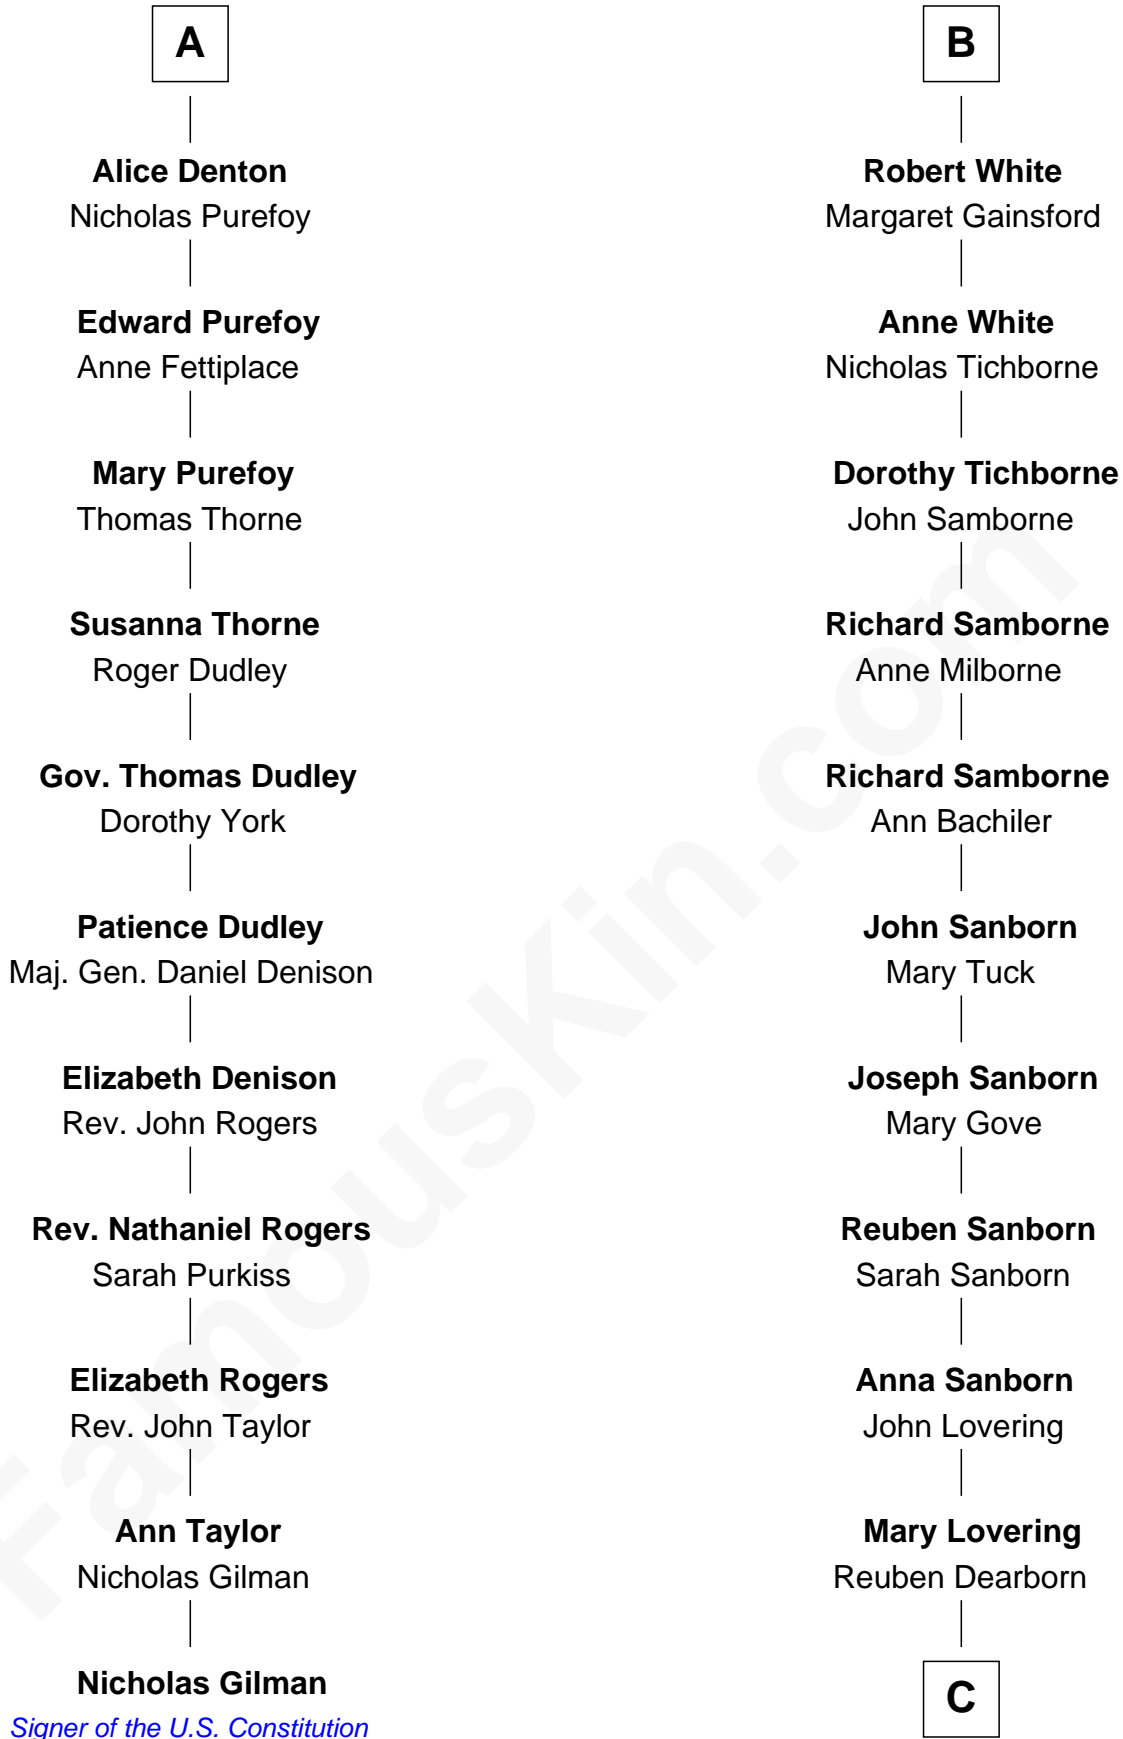

FamousKin.com Relationship Chart of

Nicholas Gilman

Signer of the U.S. Constitution

17th cousin 4 times removed of

Louis L'Amour

Western Author

C

Levi Dearborn

Anna Seavey

William S. Dearborn

Frederica Garic

Abraham Truman Dearborn

Elizabeth Frances Freeman

Emily Lavis Dearborn

Dr. Louis Charles LaMoore

Louis L'Amour

Western Author