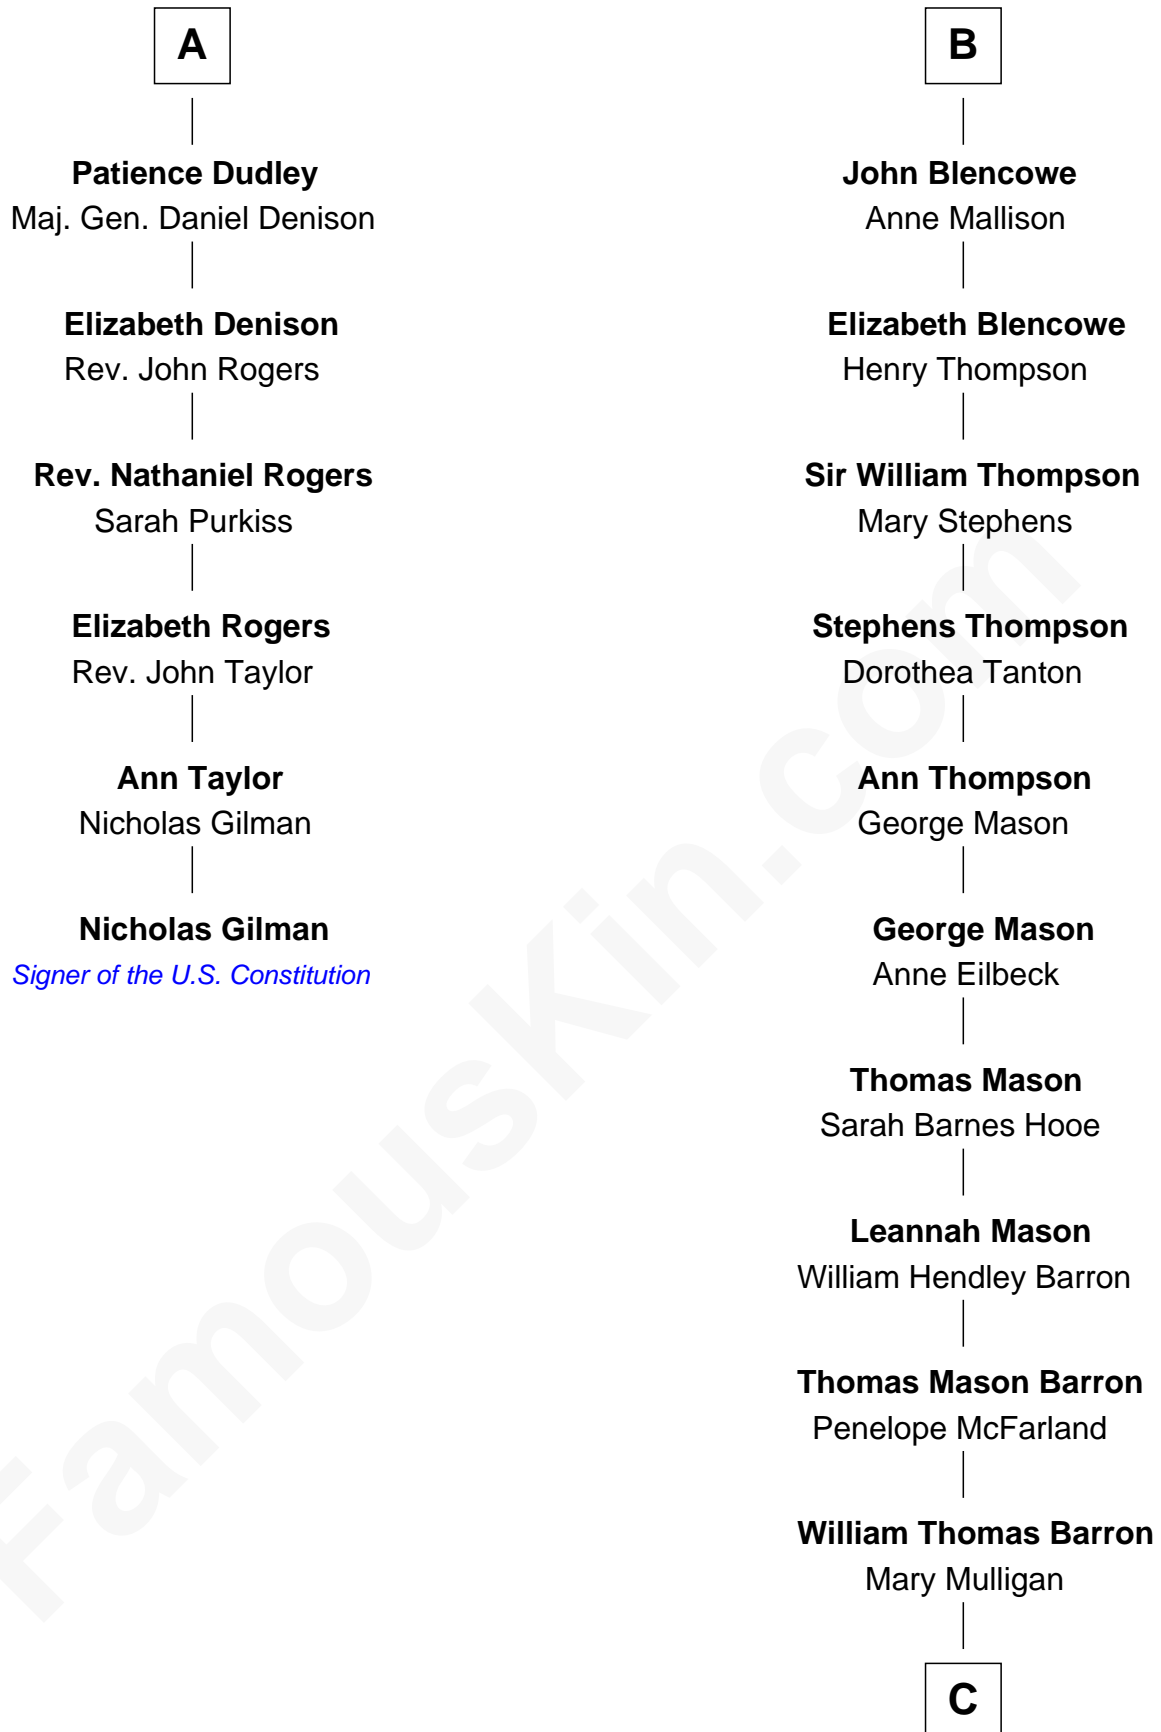

FamousKin.com

Relationship Chart of

Nicholas Gilman

Signer of the U.S. Constitution

12th cousin 8 times removed of

Paris Hilton

Socialite and TV Personality

Sir Ralph Neville

Matilda Clifford
Sir Edmund Sutton

Sir John Sutton
Cecily Grey

Thomas Dudley
Grace Threlkeld

Sir Henry Dudley
----- Ashton

Winifred Dudley
Anthony Blencowe

Probable

Roger Dudley
Susanna Thorne

Richard Blencowe
Apollonia Tolson

Gov. Thomas Dudley
Dorothy York

Sir Henry Blencowe
Grace Sandford

A

B

C

Mary Adelaide Barron
Conrad Nicholson Hilton

Barron Hilton
Marilyn June Hawley

Richard Howard Hilton
Kathleen Elizabeth Avanzino