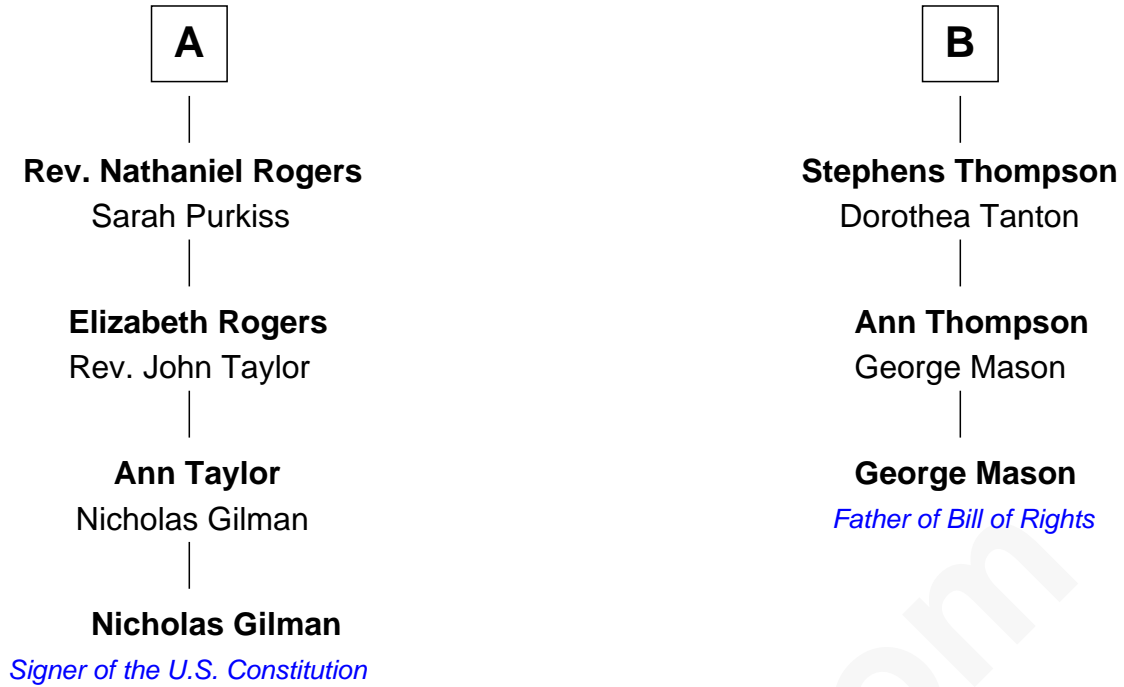

# FamousKin.com Relationship Chart of

**Nicholas Gilman**

*Signer of the U.S. Constitution*

9th cousin 1 time removed of

**George Mason**

*Father of the U.S. Bill of Rights*

**Sir Edmund Sutton**

*with wife  
Joyce Tiptoft*

*with wife  
Matilda Clifford*

**Sir Edward Sutton**  
Cecily Willoughby

**Thomas Dudley**  
Grace Threlkeld

**Sir John Sutton**  
Cecily Grey

**Winifred Dudley**  
Anthony Blencowe

**Sir Henry Dudley**  
----- Ashton  
*Probable*

**Richard Blencowe**  
Apollonia Tolson

**Roger Dudley**  
Susanna Thorne

**Sir Henry Blencowe**  
Grace Sandford

**Gov. Thomas Dudley**  
Dorothy York

**John Blencowe**  
Anne Mallison

**Patience Dudley**  
Maj. Gen. Daniel Denison

**Elizabeth Blencowe**  
Henry Thompson

**Elizabeth Denison**  
Rev. John Rogers

**Sir William Thompson**  
Mary Stephens

**A**

**B**

FamousKin.com