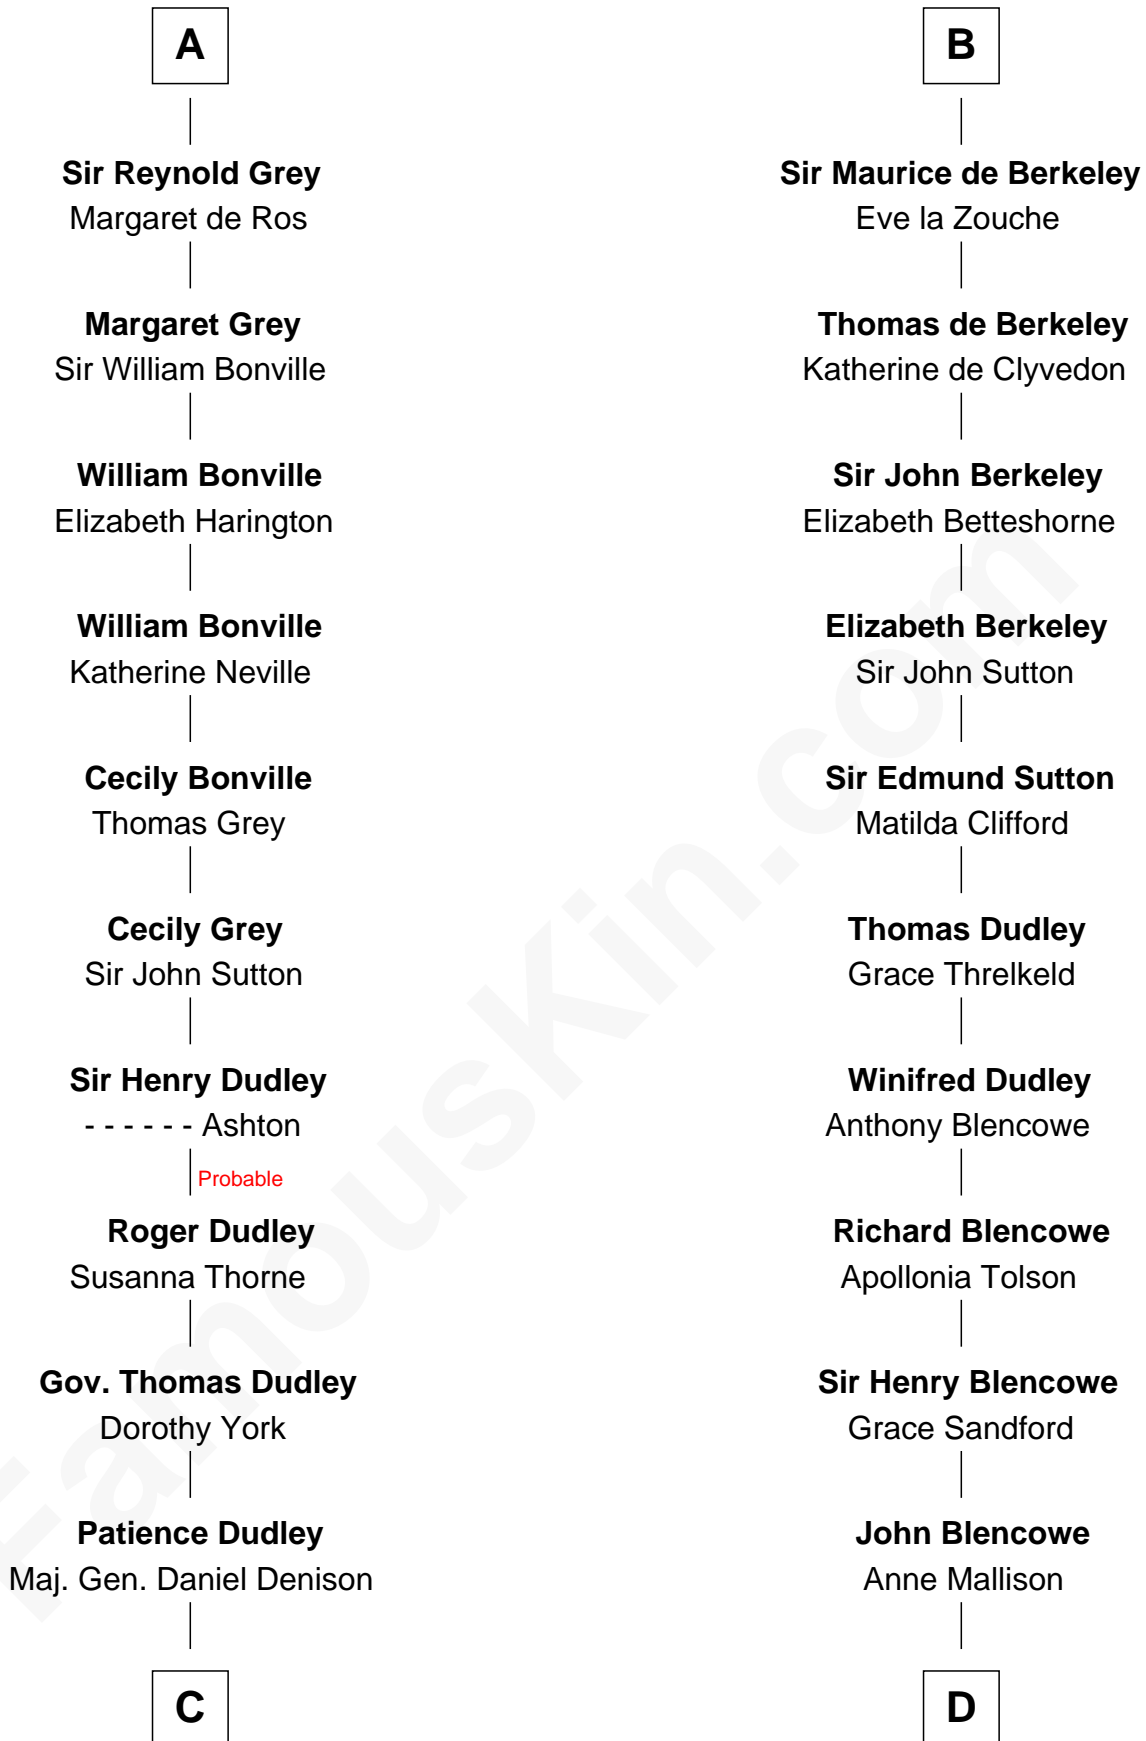

FamousKin.com Relationship Chart of

Nicholas Gilman

Signer of the U.S. Constitution

21st cousin of

George Mason

Father of the U.S. Bill of Rights

C

Elizabeth Denison

Signer of the U.S. Constitution

D

Elizabeth Blencowe

Henry Thompson

Sir William Thompson

Mary Stephens

Stephens Thompson

Dorothea Tanton