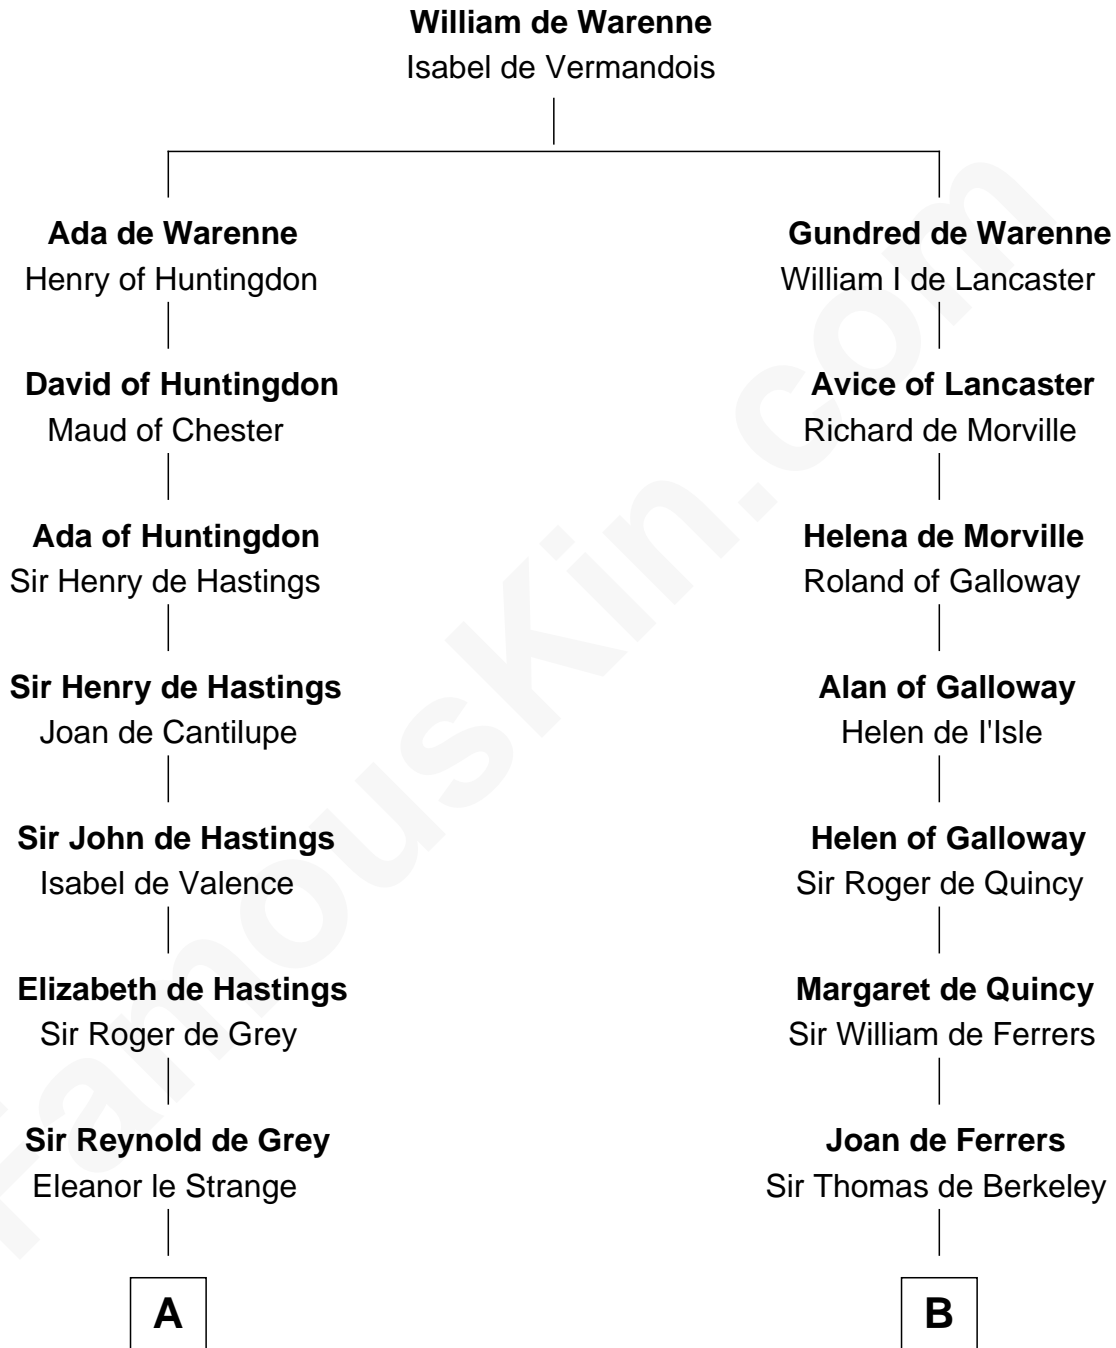

FamousKin.com Relationship Chart of

Nicholas Gilman

Signer of the U.S. Constitution

21st cousin of

George Mason

Father of the U.S. Bill of Rights

C

Elizabeth Denison