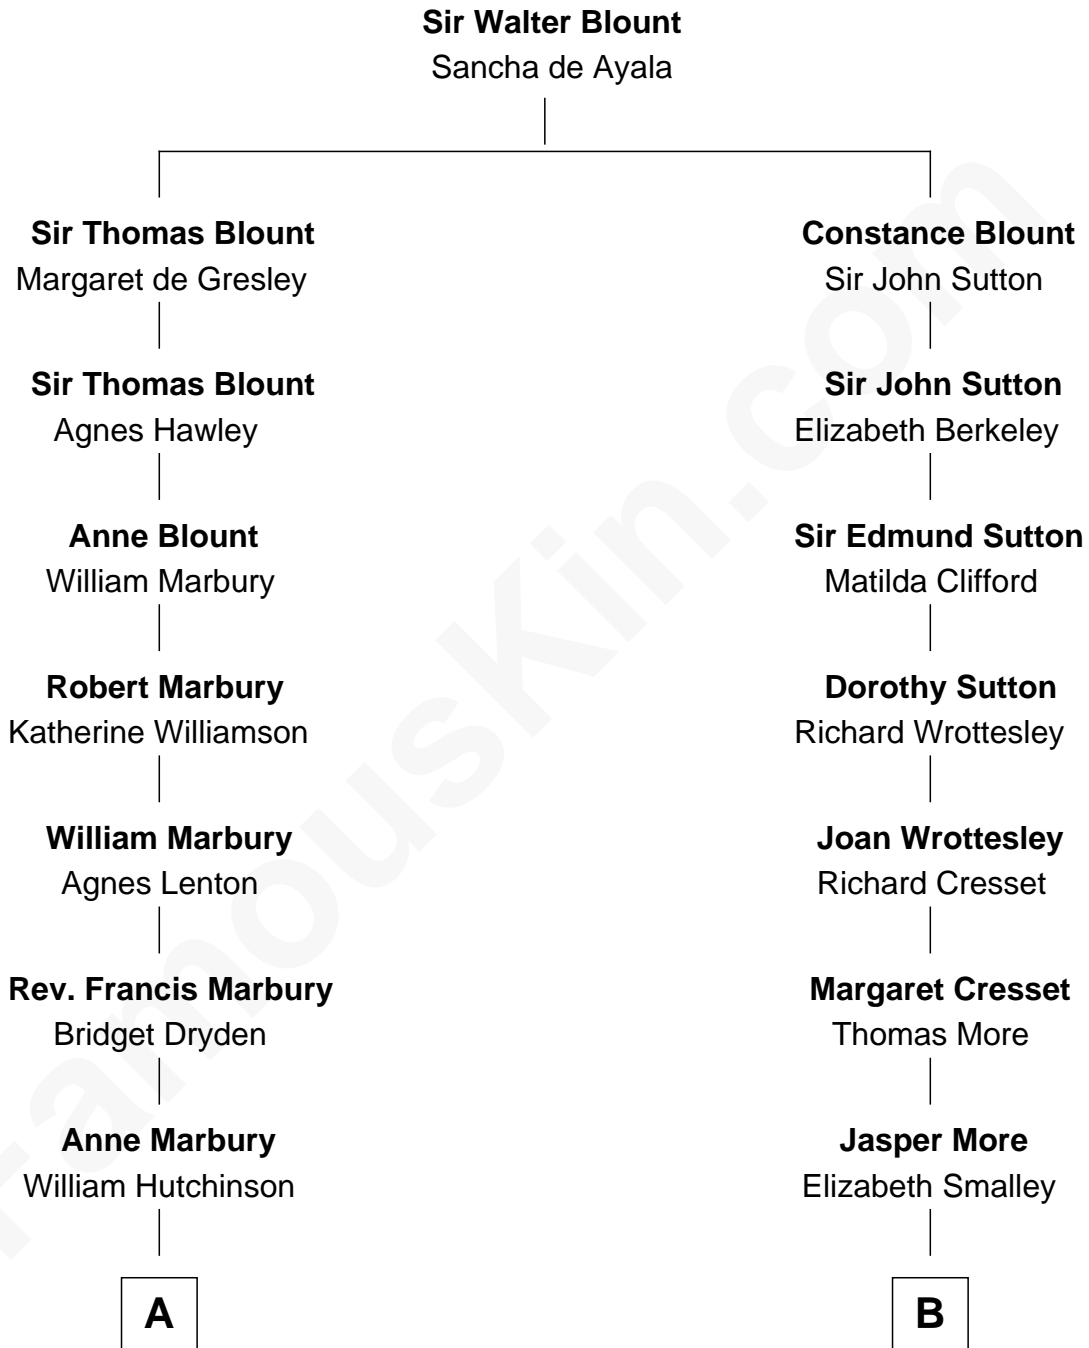

FamousKin.com

Relationship Chart of

Nicholas Gilman

Signer of the U.S. Constitution

8th cousin 4 times removed of

Richard More

(c1614 - c1696) Mayflower passenger 1620

MAYFLOWER

A

Edward Hutchinson

Katherine Hamby

Elizabeth Hutchinson

Edward Winslow

Anna Winslow

John Taylor

Rev. John Taylor