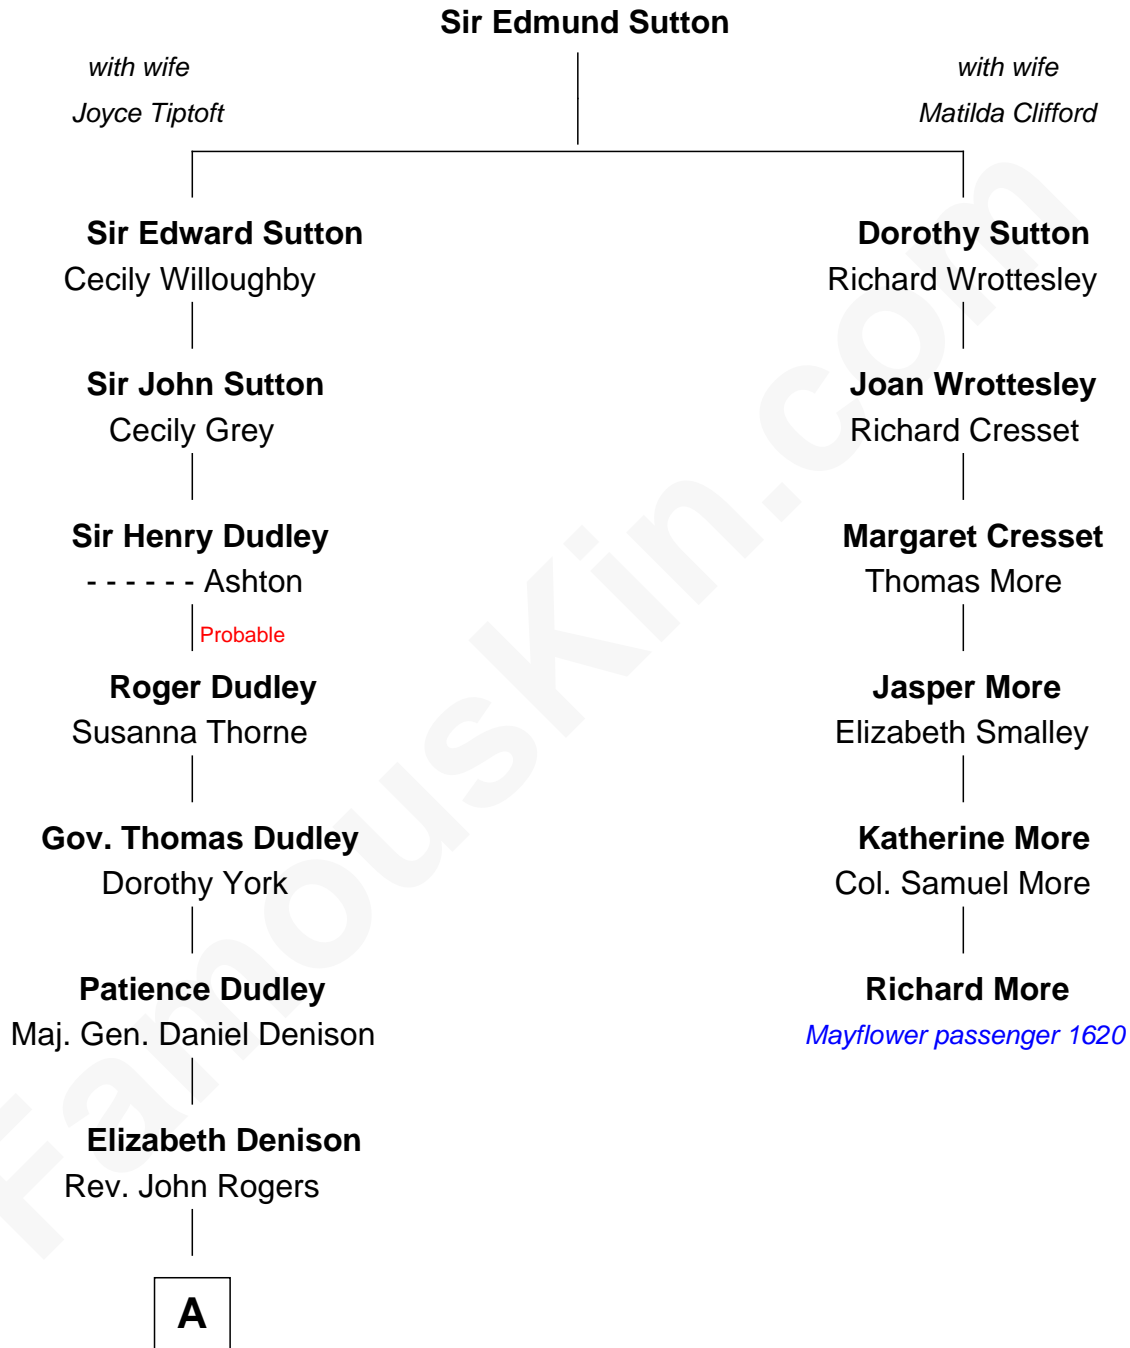

FamousKin.com

Relationship Chart of

Nicholas Gilman

Signer of the U.S. Constitution

5th cousin 5 times removed of

Richard More

(c1614 - c1696) Mayflower passenger 1620

MAYFLOWER