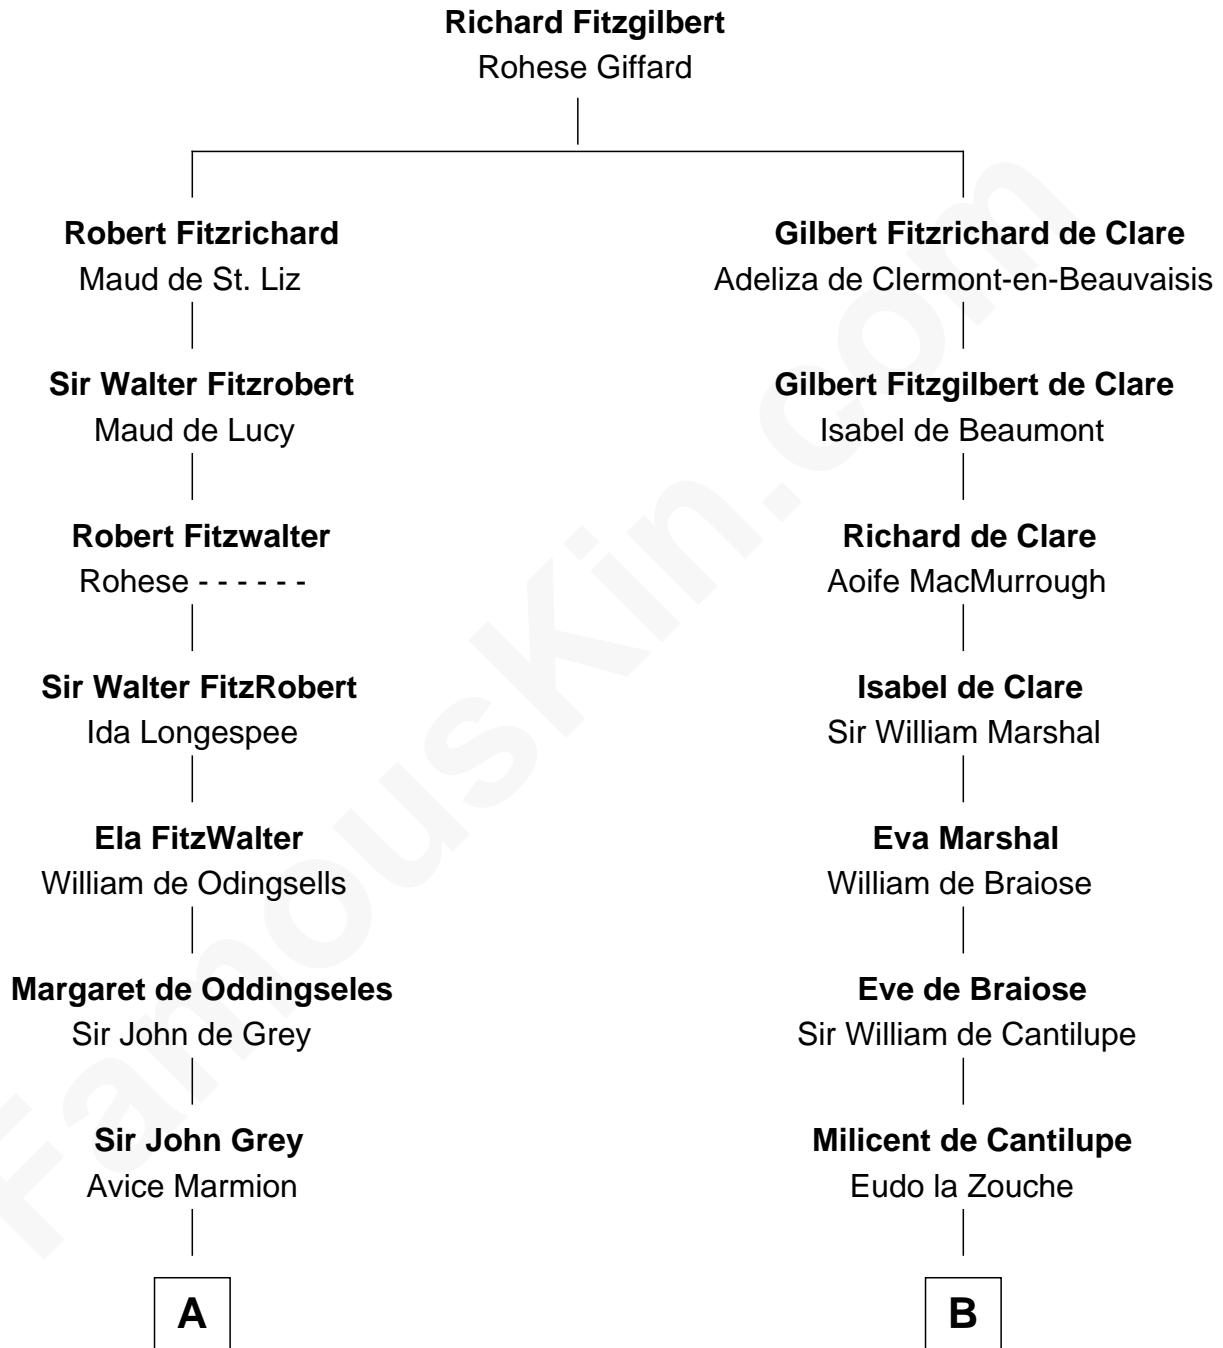

## Relationship Chart of

### Nicholas Gilman

*Signer of the U.S. Constitution*

17th cousin 4 times removed of

**Richard More**

*(c1614 - c1696) Mayflower passenger 1620*

**MAYFLOWER**

**C**

**Elizabeth Denison**

Rev. John Rogers

**Rev. Nathaniel Rogers**

Sarah Purkiss

**Elizabeth Rogers**

Rev. John Taylor

**Ann Taylor**

Nicholas Gilman

**Nicholas Gilman**