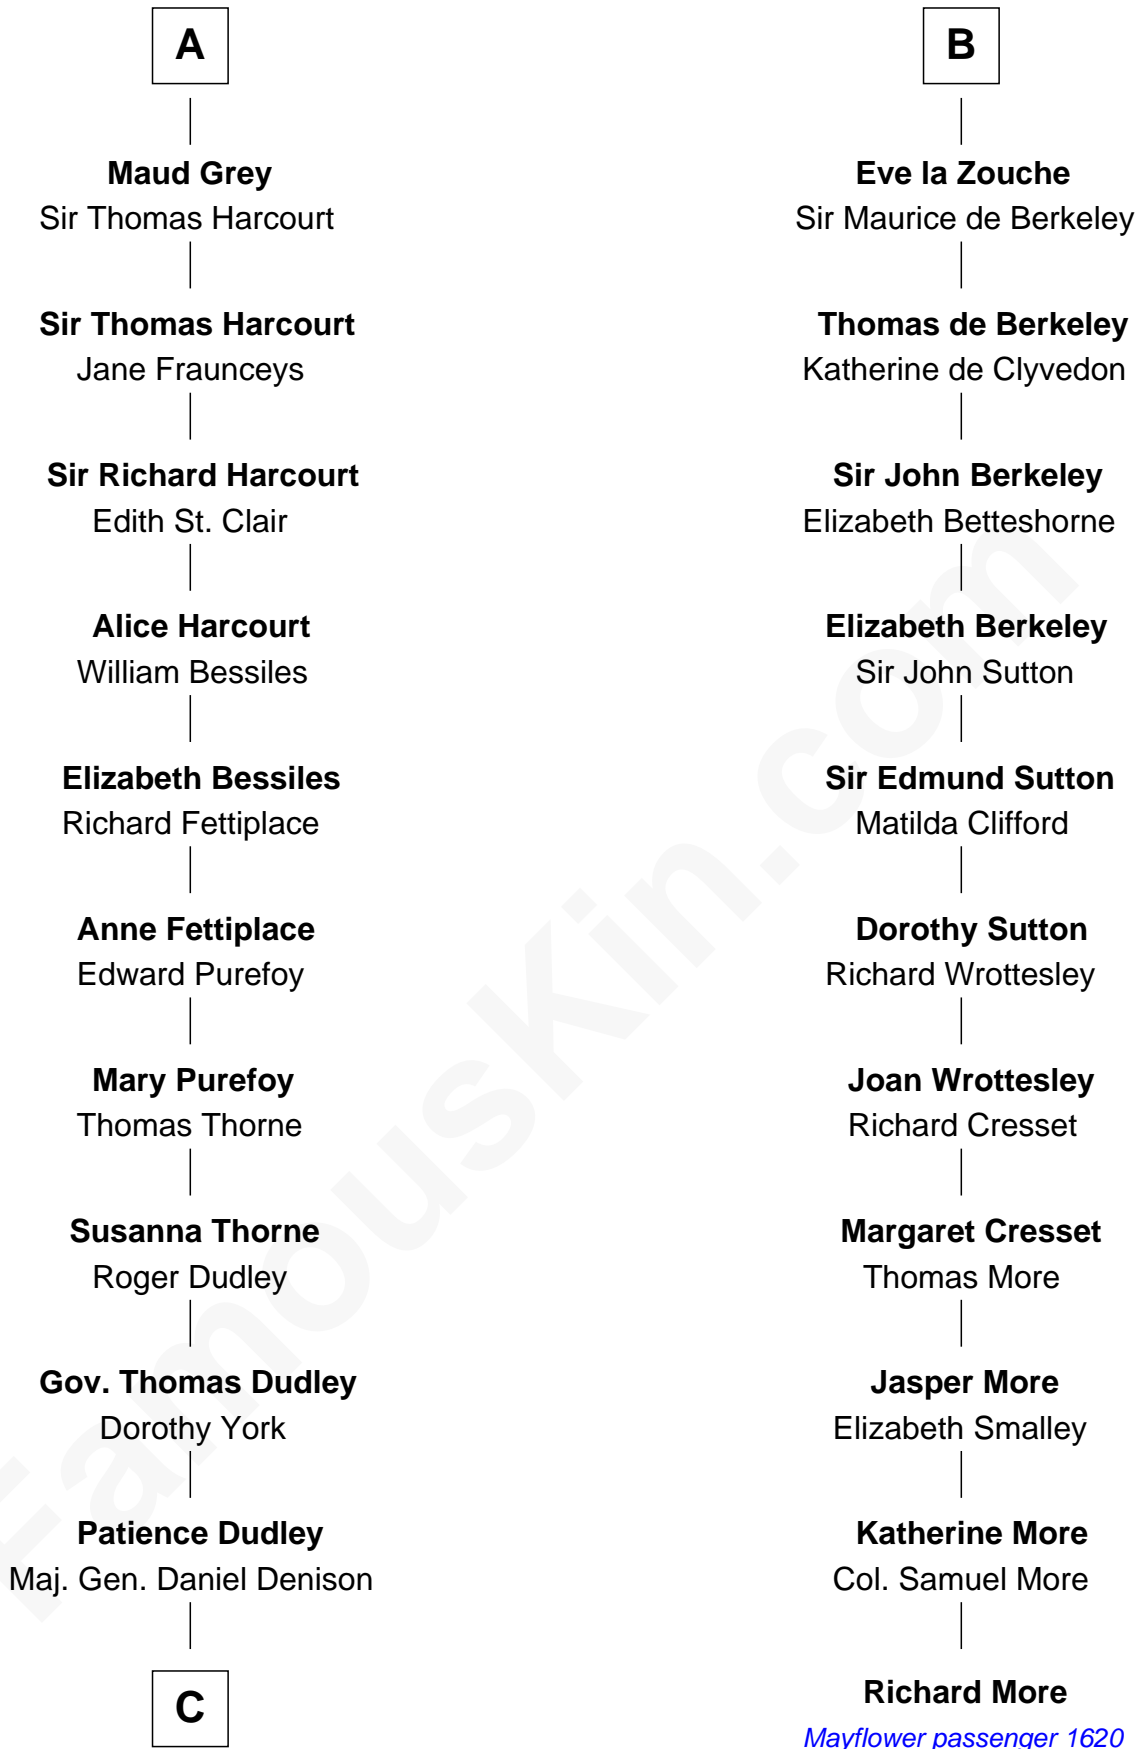

## Relationship Chart of

### Nicholas Gilman

*Signer of the U.S. Constitution*

17th cousin 4 times removed of

**Richard More**

*(c1614 - c1696) Mayflower passenger 1620*

**MAYFLOWER**

**C**

**Elizabeth Denison**

Rev. John Rogers

**Rev. Nathaniel Rogers**

Sarah Purkiss

**Elizabeth Rogers**

Rev. John Taylor

**Ann Taylor**

Nicholas Gilman

**Nicholas Gilman**