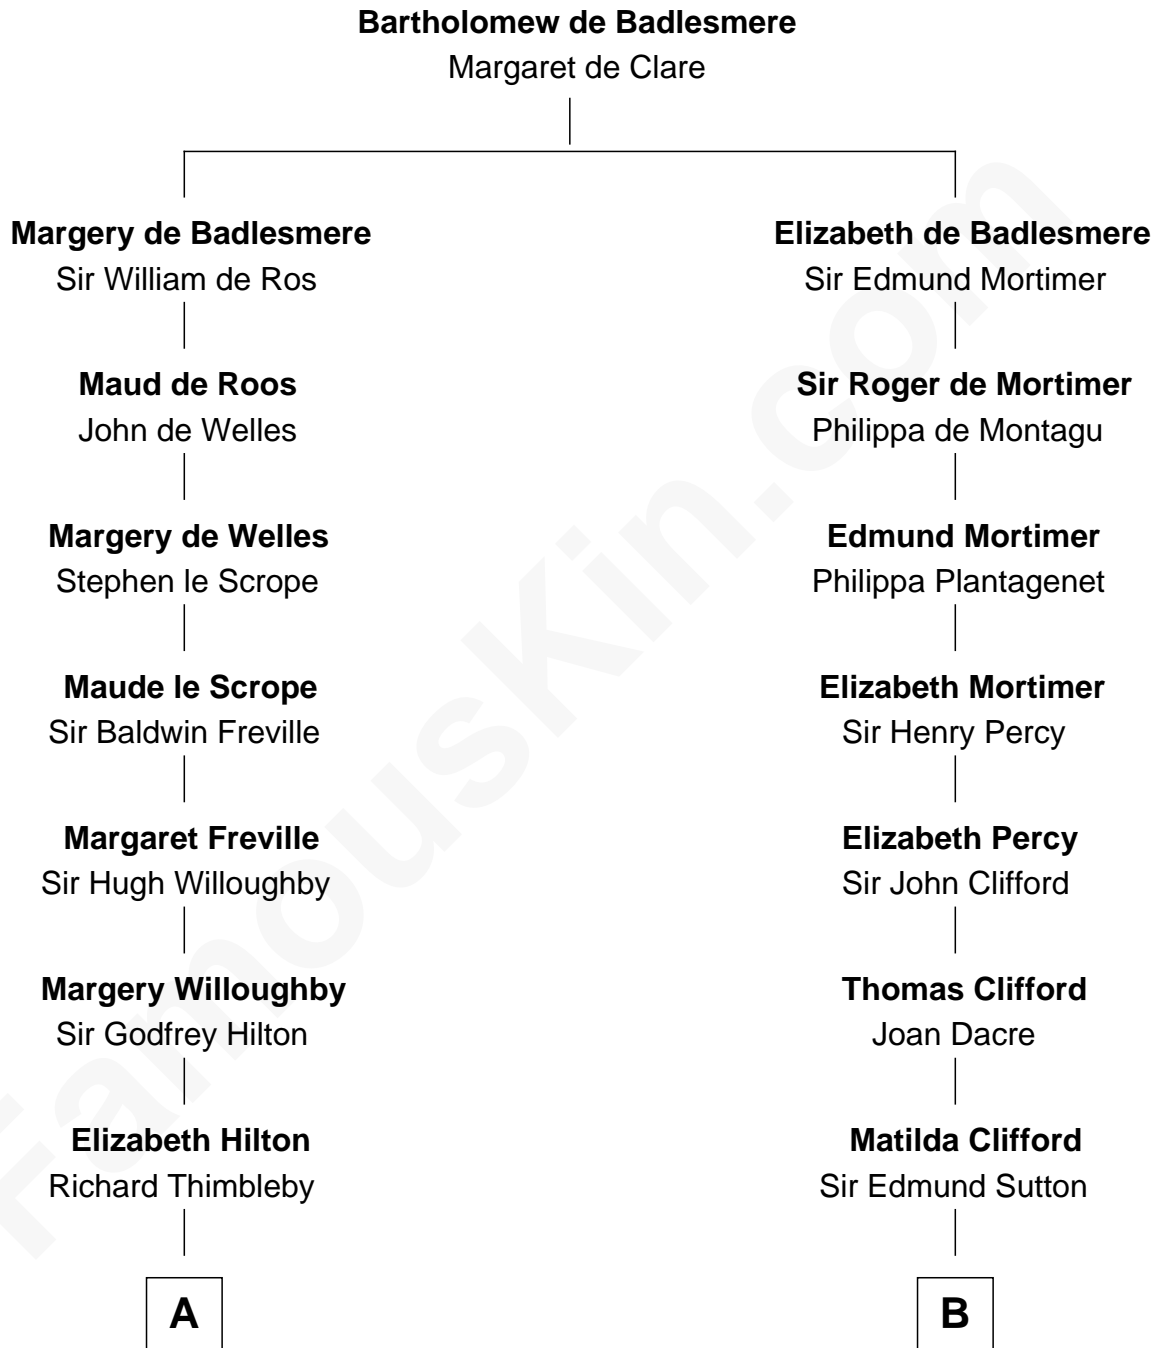

FamousKin.com

Relationship Chart of

Nicholas Gilman

Signer of the U.S. Constitution

12th cousin 4 times removed of

Richard More

(c1614 - c1696) Mayflower passenger 1620

MAYFLOWER

A

Anne Thimbleby

John Booth

Eleanor Booth

Edward Hamby

William Hamby

Margaret Blewett

Robert Hamby