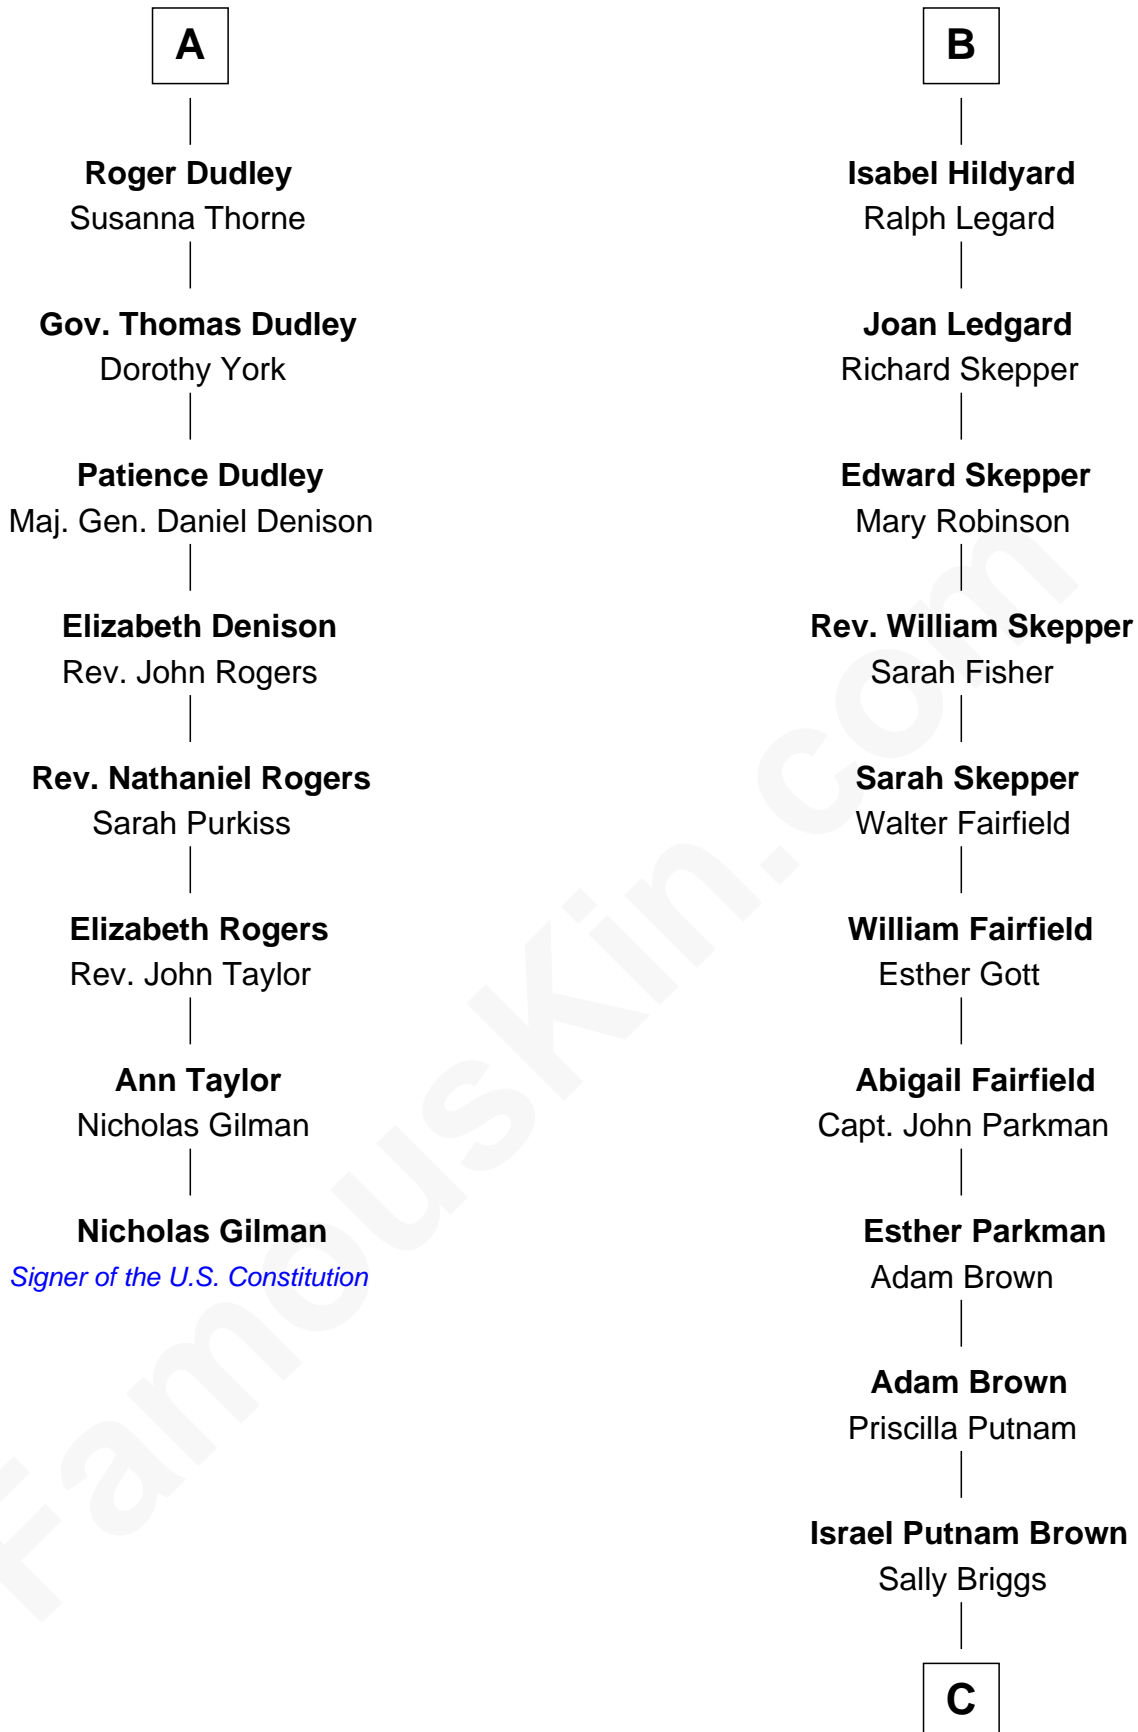

FamousKin.com Relationship Chart of

Nicholas Gilman

Signer of the U.S. Constitution

14th cousin 6 times removed of

Calvin Coolidge

30th U.S. President

Edward III, King of England

Philippa of Hainault

C

—
Sally Briggs Brown

Israel Chase Brewer

—
Sarah Almeda Brewer

Calvin Galusha Coolidge

—
Col. John Calvin Coolidge

Victoria Josephine Moor

—
Calvin Coolidge

30th U.S. President

FamousKin.com