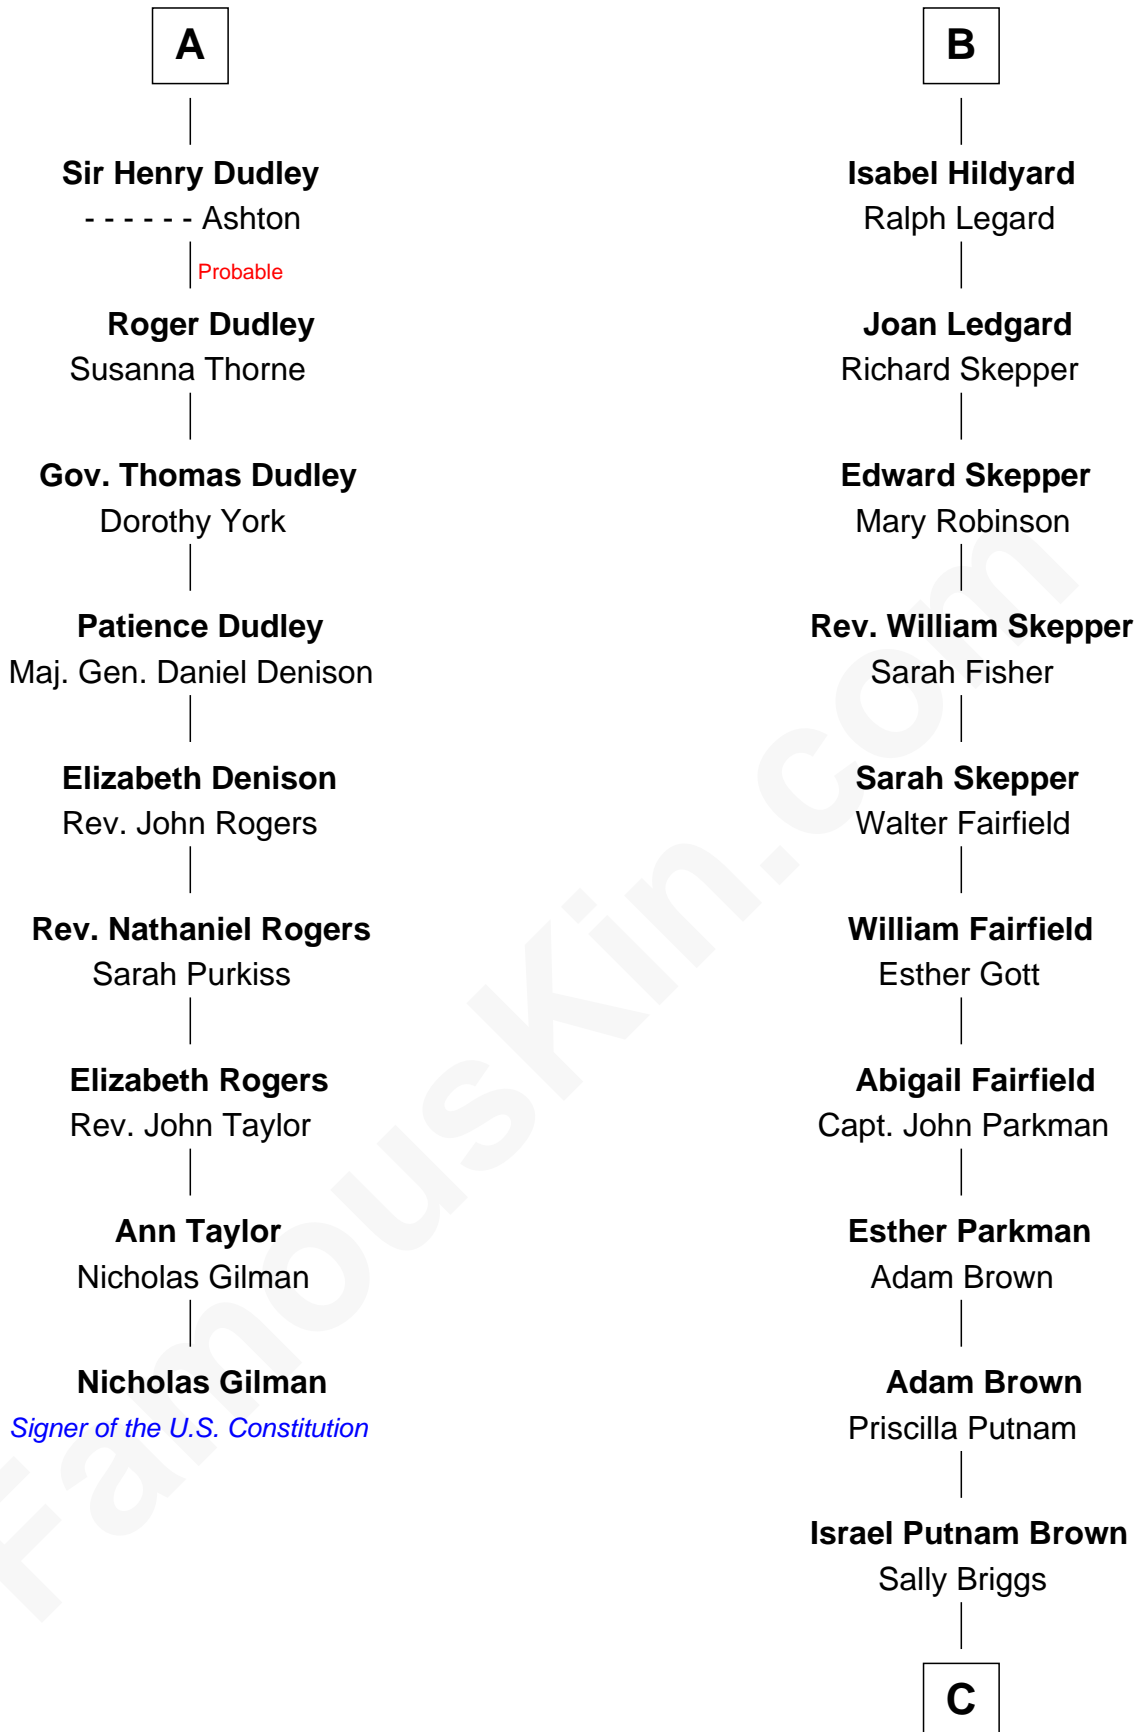

FamousKin.com

Relationship Chart of

Nicholas Gilman

Signer of the U.S. Constitution

15th cousin 5 times removed of

Calvin Coolidge

30th U.S. President

Henry Plantagenet

Mary Plantagenet

Henry de Percy

Sir Henry Percy

Margaret de Neville

Sir Henry Percy

Elizabeth Mortimer

Elizabeth Percy

Sir John Clifford

Mary Clifford

Sir Philip Wentworth

Elizabeth Wentworth

Sir Martin de la See

Joan de la See

Sir Piers Hildyard

B

C

—
Sally Briggs Brown

Israel Chase Brewer

—
Sarah Almeda Brewer

Calvin Galusha Coolidge

—
Col. John Calvin Coolidge

Victoria Josephine Moor

—
Calvin Coolidge

30th U.S. President