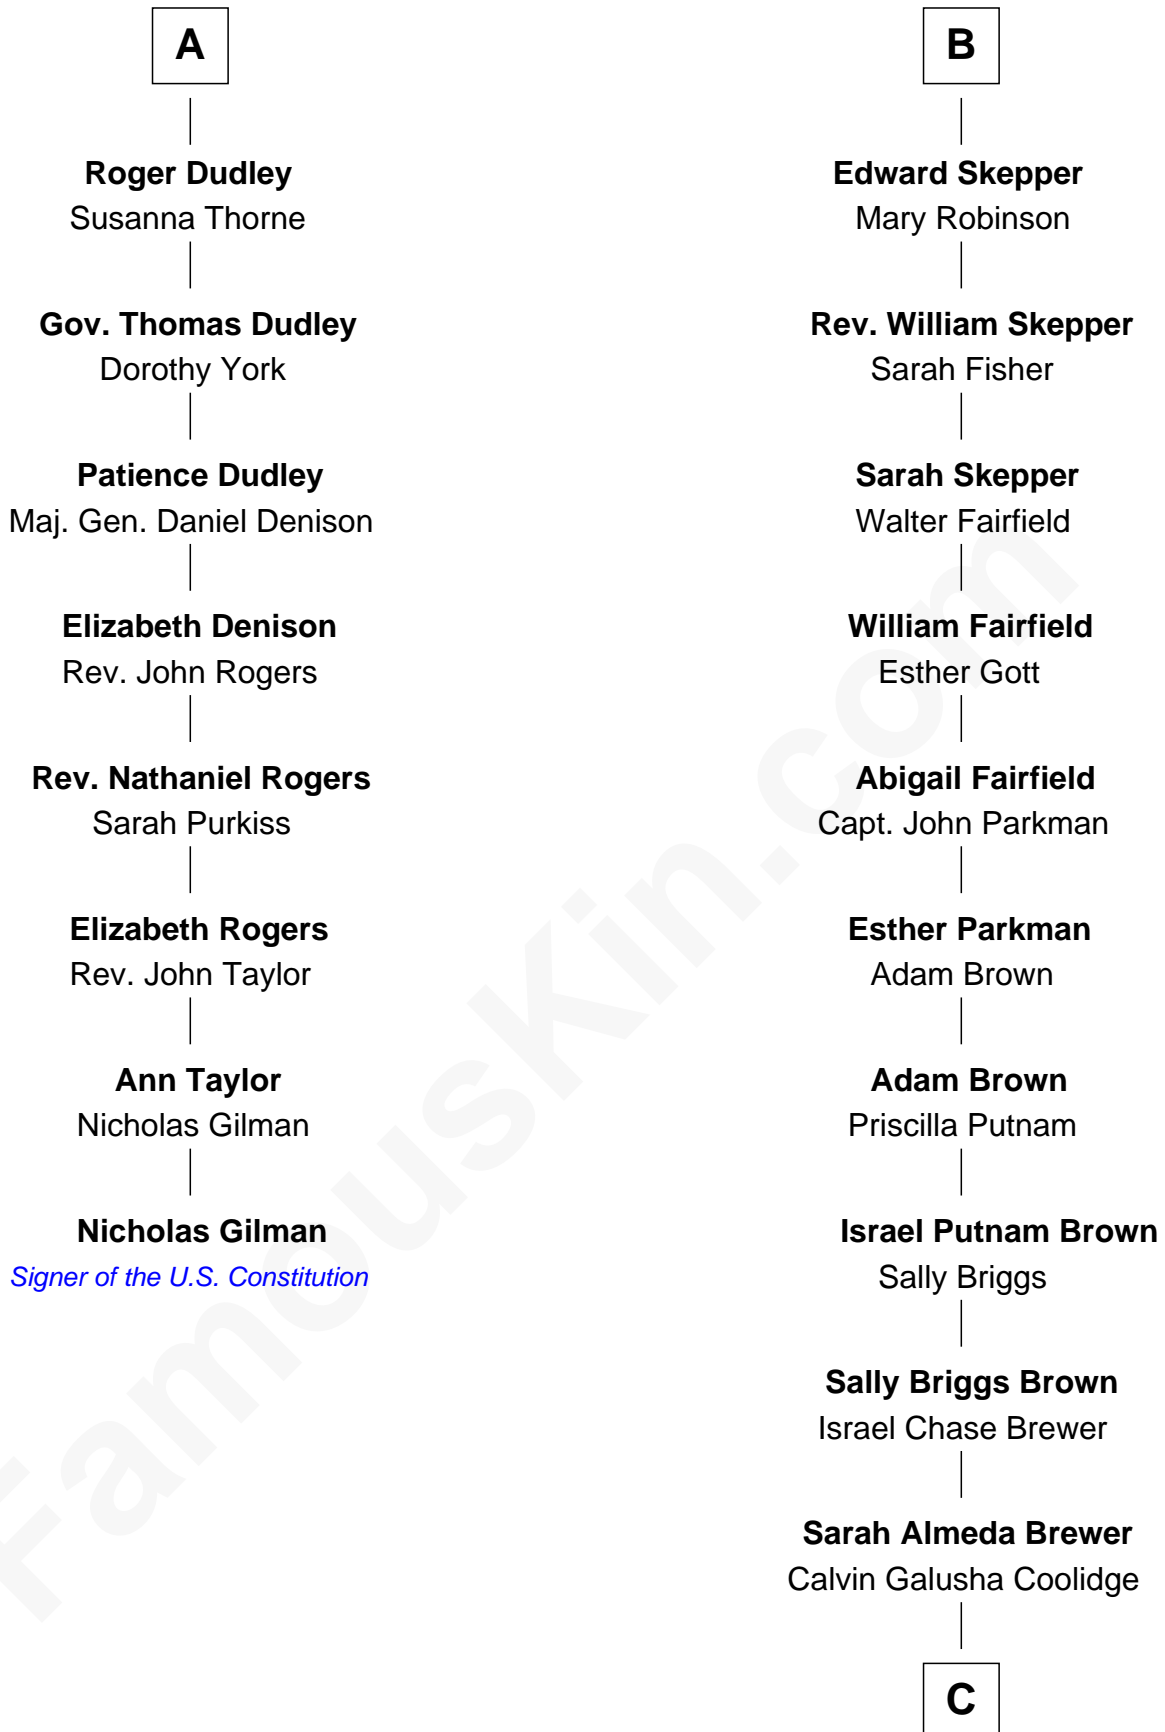

# FamousKin.com Relationship Chart of

**Nicholas Gilman**

*Signer of the U.S. Constitution*

14th cousin 4 times removed of

**Calvin Coolidge**

*30th U.S. President*

**Sir Philip le Despencer**

Elizabeth - - - - -

**Sir Philip le Despencer**

Elizabeth de Tibetot

**Margery Despencer**

Sir Roger Wentworth

**Sir Philip Wentworth**

Mary Clifford

**Elizabeth Wentworth**

Sir Martin de la See

**Joan de la See**

Sir Piers Hildyard

**Isabel Hildyard**

Ralph Legard

**Joan Ledgard**

Richard Skepper

**B**

**C**

**Col. John Calvin Coolidge**

Victoria Josephine Moor

**Calvin Coolidge**

*30th U.S. President*

FamousKin.com