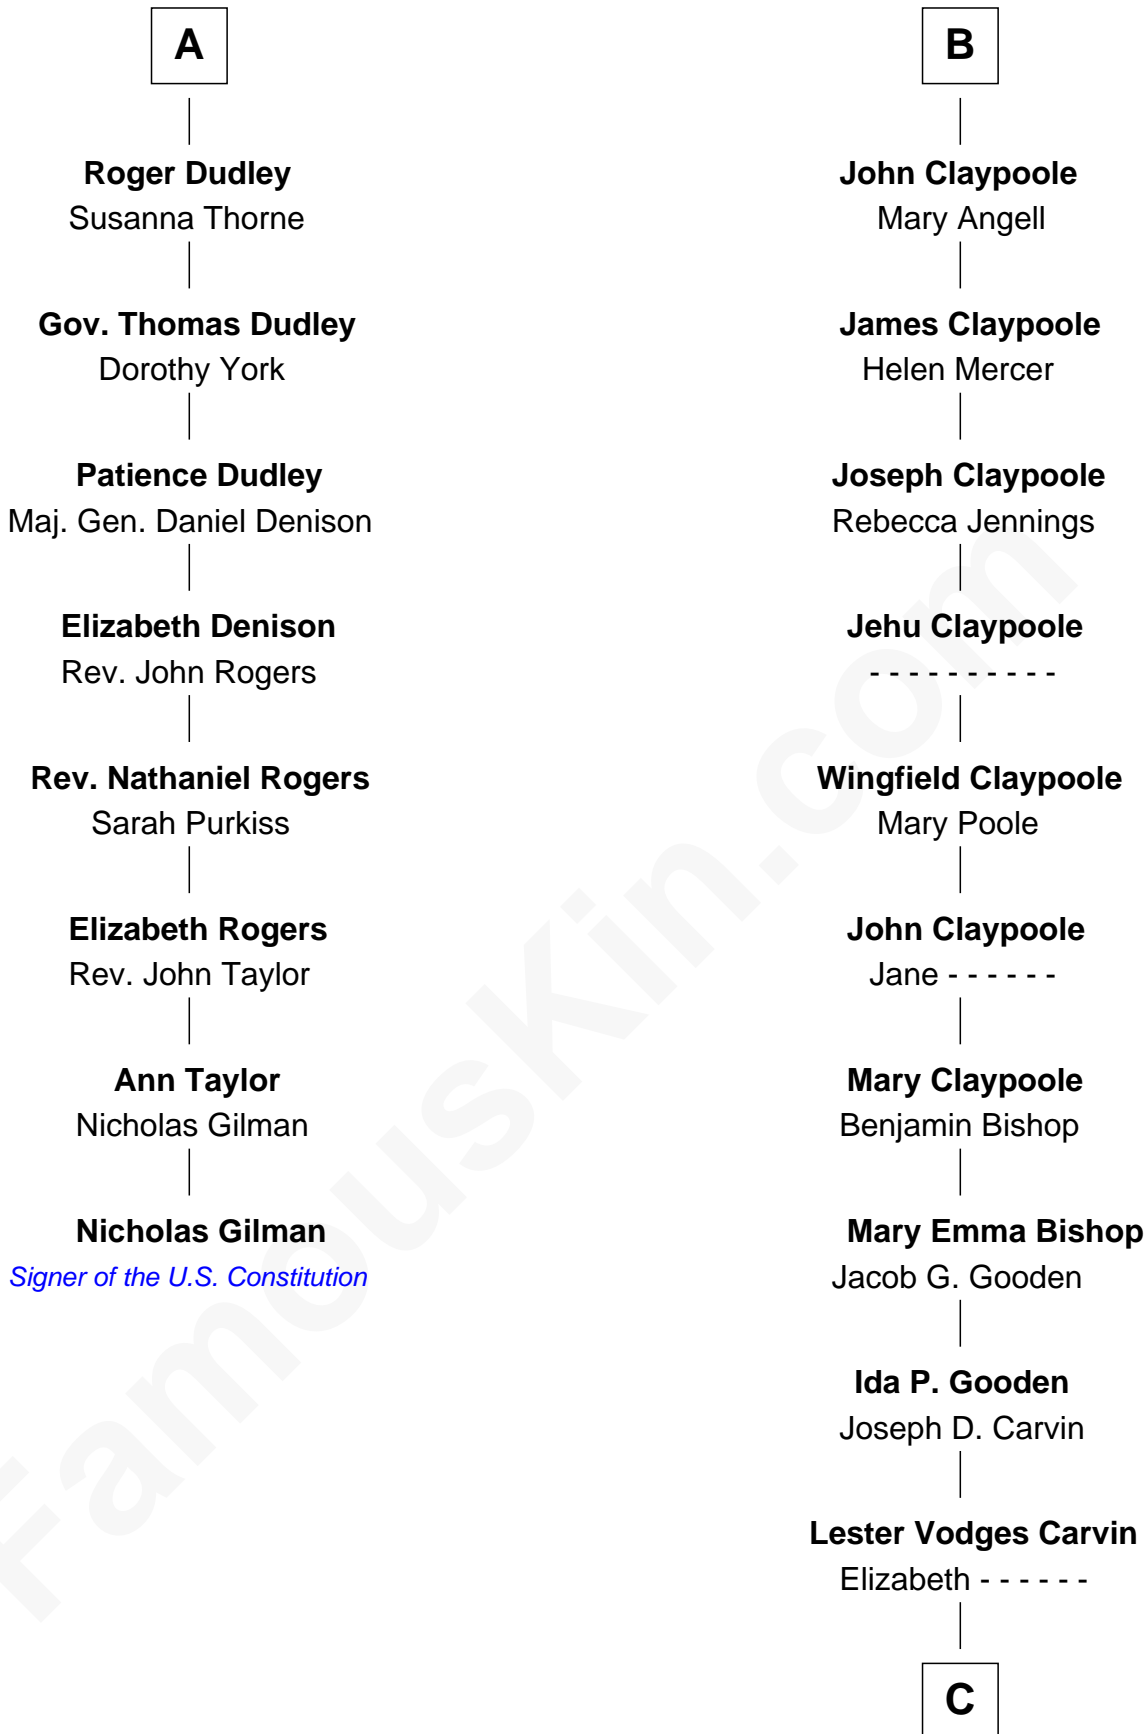

FamousKin.com Relationship Chart of

Nicholas Gilman

Signer of the U.S. Constitution

14th cousin 4 times removed of

Valerie Bertinelli

Television Actress

Richard Fitzalan
Eleanor Plantagenet

C

Nancy L. Carvin
Andrew Francis Bertinelli

Valerie Bertinelli
Television Actress

FamousKin.com