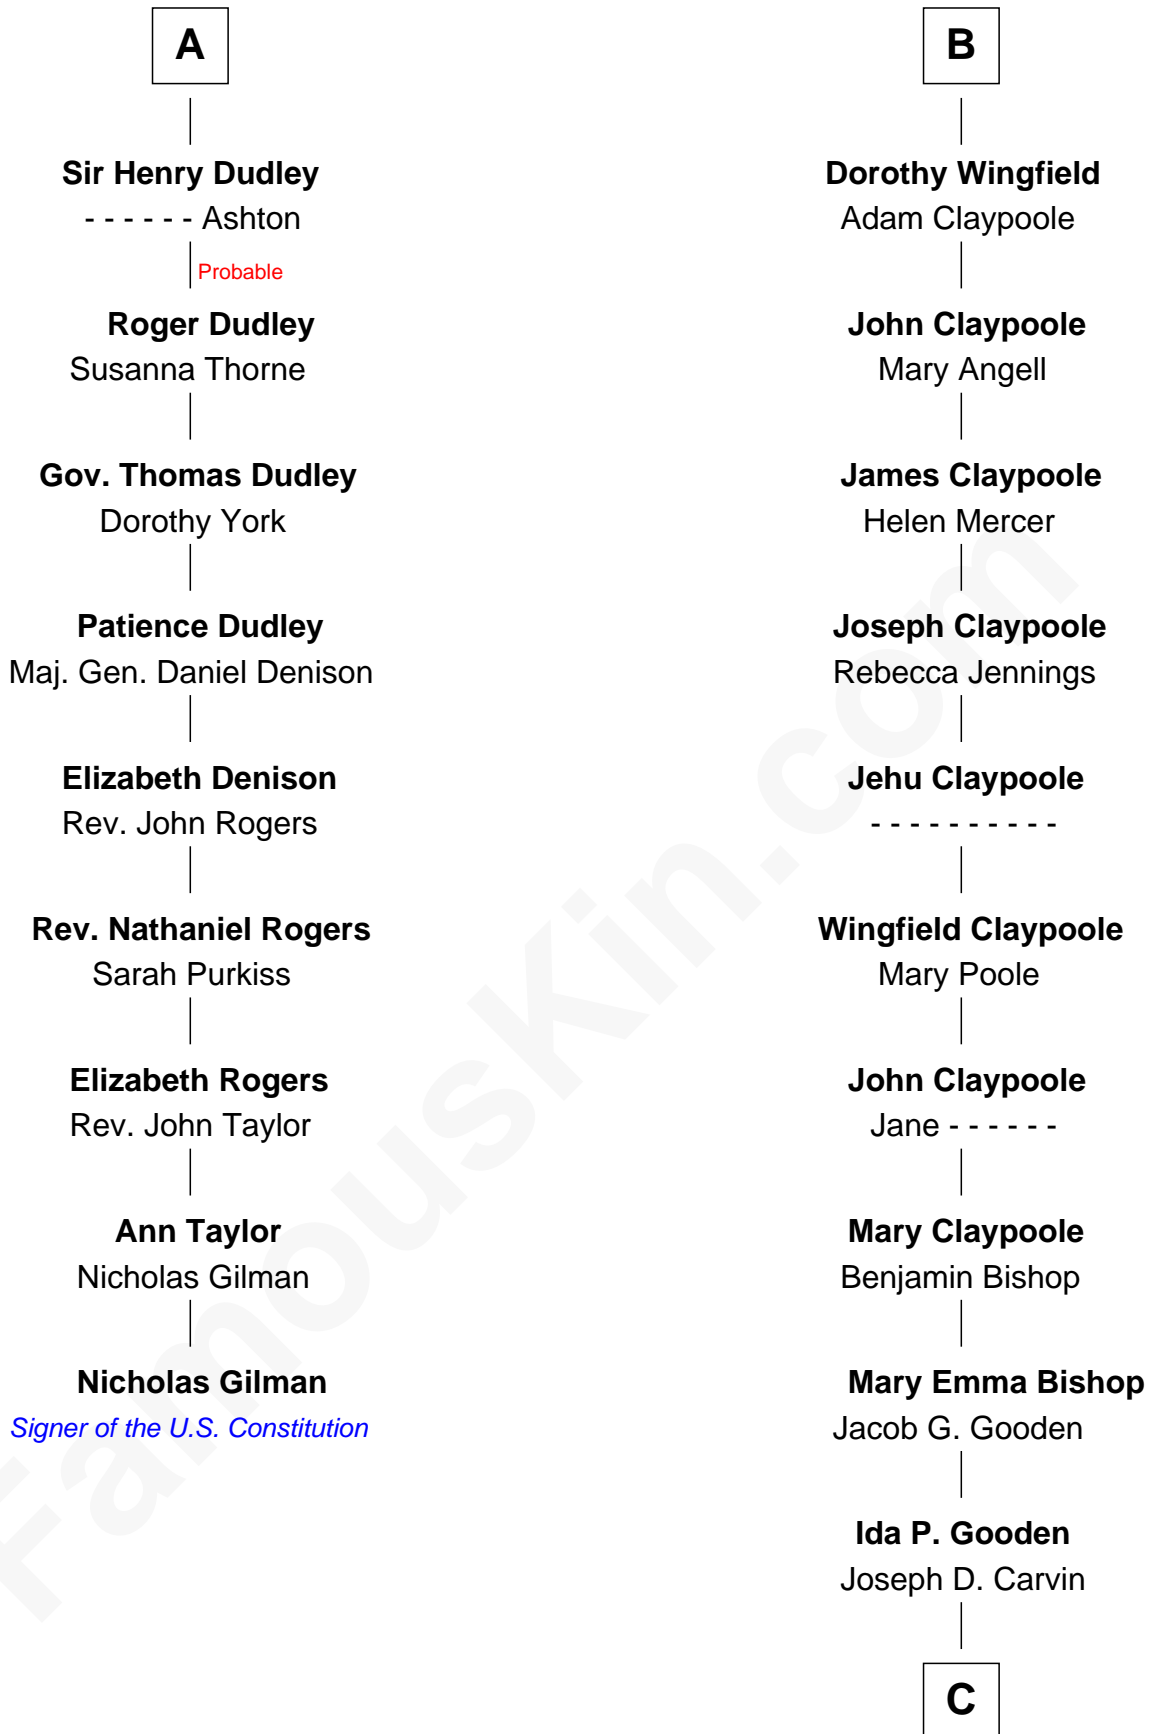

FamousKin.com Relationship Chart of

Nicholas Gilman

Signer of the U.S. Constitution

15th cousin 4 times removed of

Valerie Bertinelli

Television Actress

Edmund Fitzalan

Alice de Warenne

Richard Fitzalan
Eleanor Plantagenet

Alice Fitzalan
Sir Thomas de Holand

Eleanor Holand
Edward Cherleton

Joyce Cherleton
Sir John Tiptoft

Joyce Tiptoft
Sir Edmund Sutton

Sir Edward Sutton
Cecily Willoughby

Sir John Sutton
Cecily Grey

A

Richard Fitzalan
Eleanor Plantagenet

Sir Richard Fitzalan
Elizabeth de Bohun

Elizabeth Fitzalan
Sir Robert Goushill

Elizabeth Goushill
Sir Robert Wingfield

Sir Henry Wingfield
Elizabeth Rookes

Robert Wingfield
Margery Quarles

Robert Wingfield
Elizabeth Cecil

B

C

Lester Vodges Carvin

Elizabeth - - - - -

Nancy L. Carvin

Andrew Francis Bertinelli